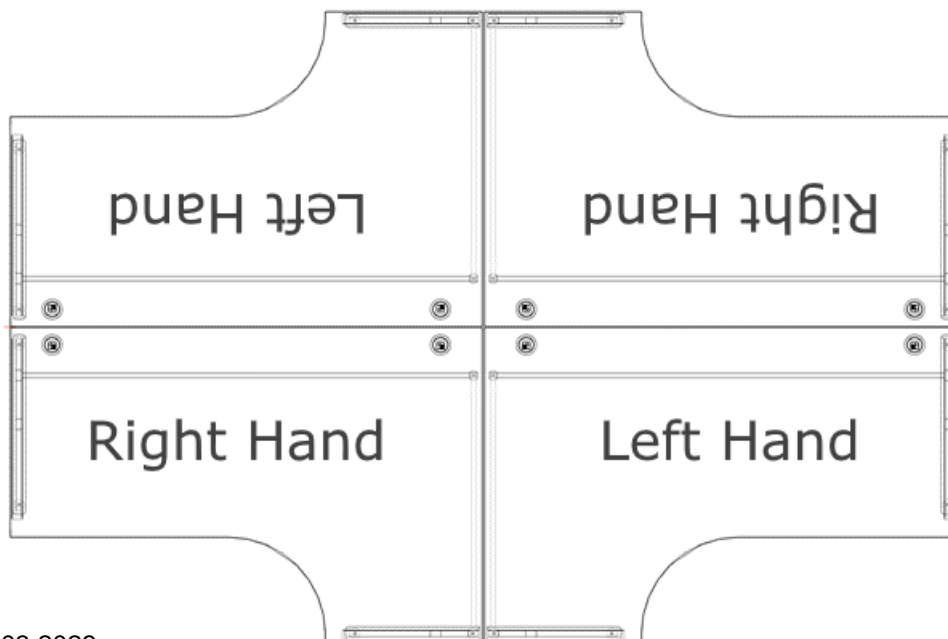

Ergonomic Workstation Configuration

supply ► deliver ► install

Cantilever Ergonomic Workstation Configuration

Last Updated 14.03.2023

Photographic wood scans are not colour accurate. Always request actual wood samples before ordering.