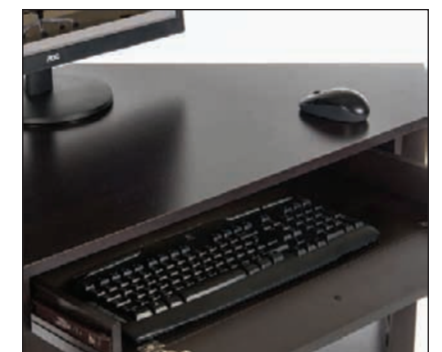

CORNER COMPUTER DESK

Code: 5412314

Home office corner desk
Cinnamon cherry effect
Desk provides ample space for home
office work
Maximises use of corner space
'Flip down' keyboard shelf / drawer
2 additional storage shelves
Chunky leg uprights

W: 116.7 D: 59.4 H: 76cm