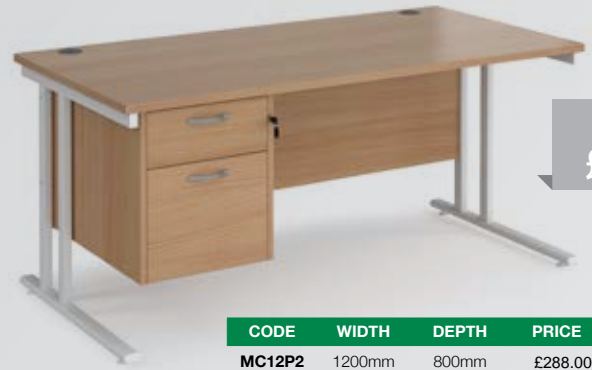

- 40mm thick with layer of foam between outer fabric
- Stabilising bar feet supplied

From
£131.00

ERGONOMIC DESK WITH PEDESTAL

- Ergonomic desks with cantilever frame and full leg return and desk high pedestal
- Two cable ports

Please add top finish when ordering e.g **EBS16R** in grey oak = **EBS16RGO**

From
£346.00

STRAIGHT FIXED PEDESTAL

- Rectangular desk with cantilever frame and two cable ports
- Two drawer fixed pedestal that can be fitted to the left or right