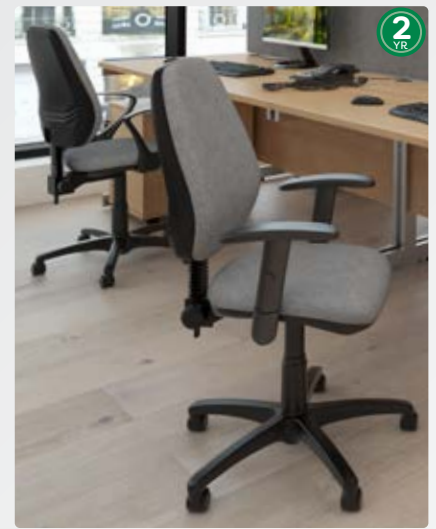

2
YR

CODE	ARM TYPE	PRICE
V100-00	No arms	£83.00
V101-00	Fixed arms	£102.00
V102-00	Adjustable arms	£108.00

TYLER

- 1 Year warranty
- 110kg weight tolerance
- Overall dimensions: W560 D515 H915-980 mm
- Gas lift adjustment
- Weight tension control
- Standard lock tilt

1
YR