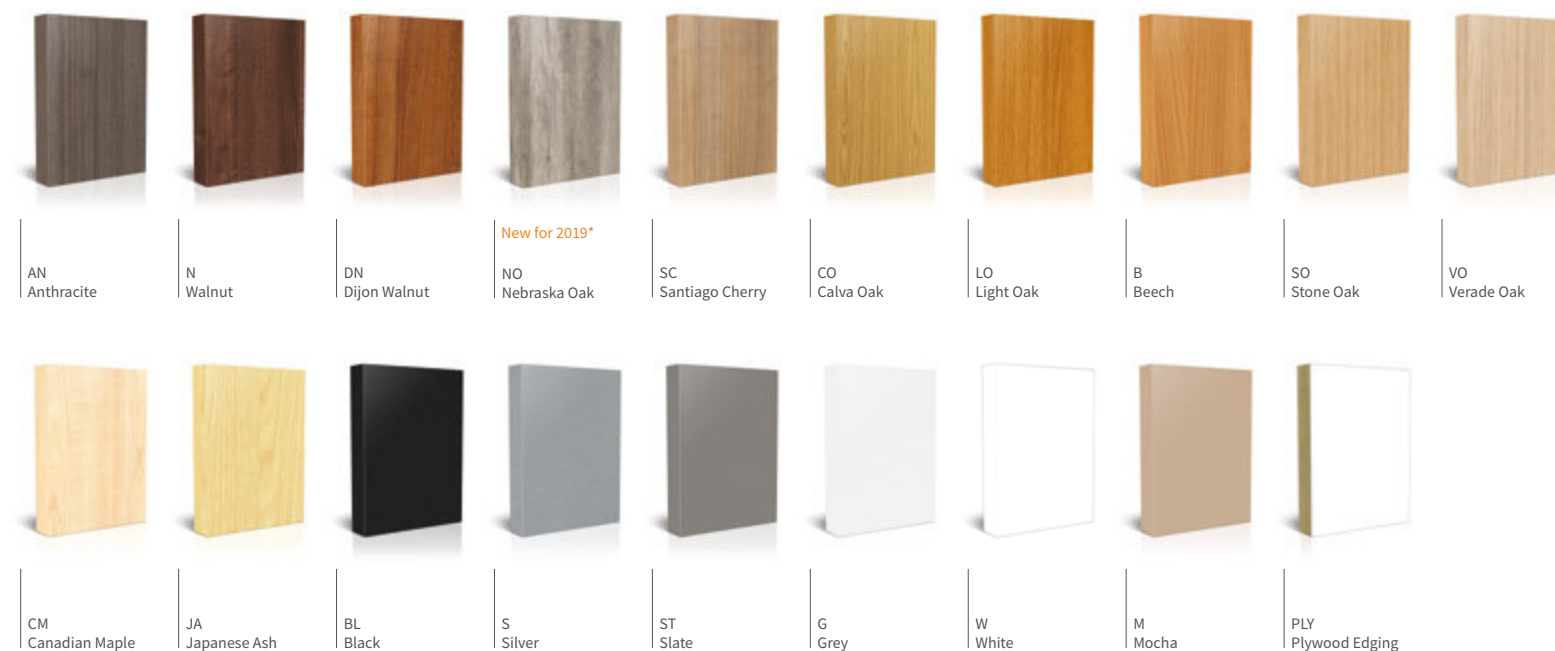

### Evolve Leg RAL Colours

### Board Finishes

**Please Note:** Due to printing limitations we recommend that you request a colour swatch or wood sample card before ordering

All our MFC is sourced from FSC and PEFC accredited suppliers with the Chain of Custody certification, ensuring that you can be confident you are receiving products manufactured from sustainable sourced materials.