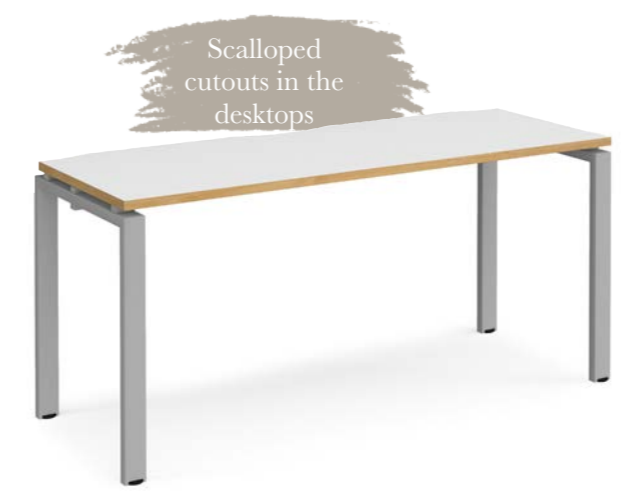

Code RRP
E126 £339

Width: 1200
Depth: 600
Height: 725

Sturdy steel framework

1400 x 600 rectangular desks

Code RRP
E146 £352

Width: 1400
Depth: 600
Height: 725

Scalloped cutouts in the desktops

1600 x 600 rectangular desks