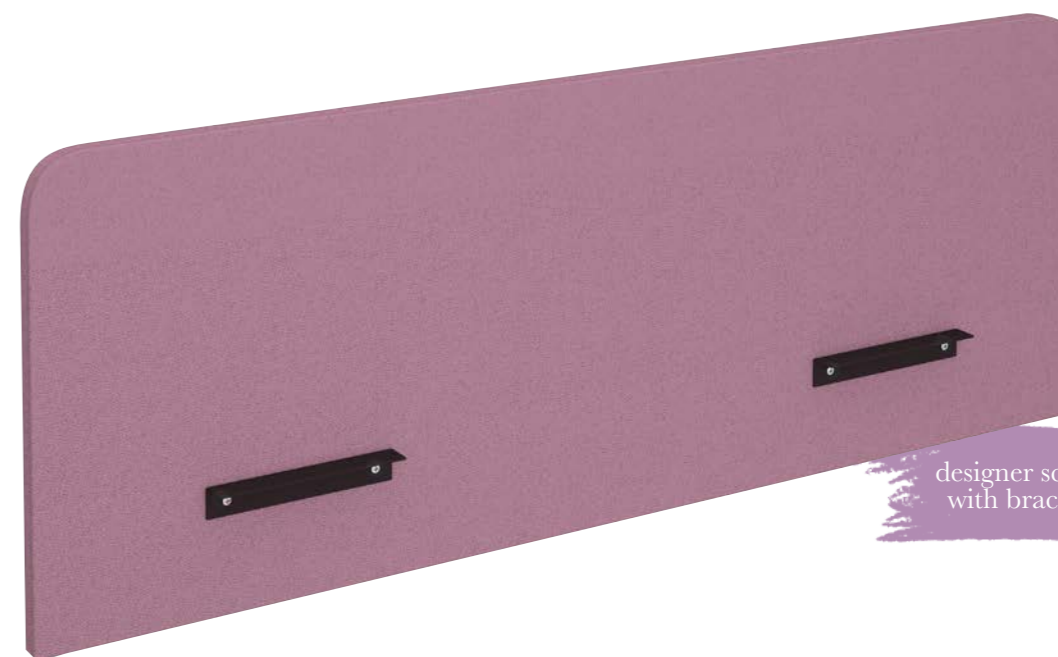

designer screen
with brackets

Screens

Code	Width	RRP
EV1200	1200	£224
EV1400	1400	£247

Depth: 30
Height: 600

Not available for 1000 wide

Please add storage colour when ordering eg. **UHS800** in Oak = **UHS800-KO**
For storage with coloured doors, add carcass finish followed by door colour
eg. **UHS800-C** in Grey with doors in White = **UHS800-C-OG-WH**

Storage colours

Made-to-order
fabrics page 63