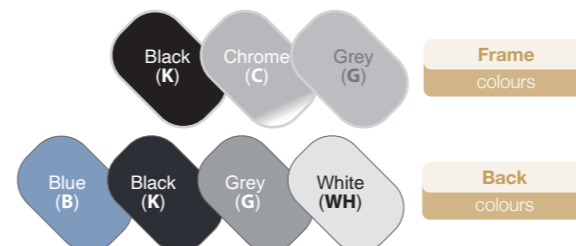

Dimensions

Overall height	790
Overall width	500 (With arms 580)
Overall depth	530
Seat height	440
Seat width	460
Seat depth	430
Back height	380
Back width	430

Stocked fabrics

*V200 is available in Black and Blue only