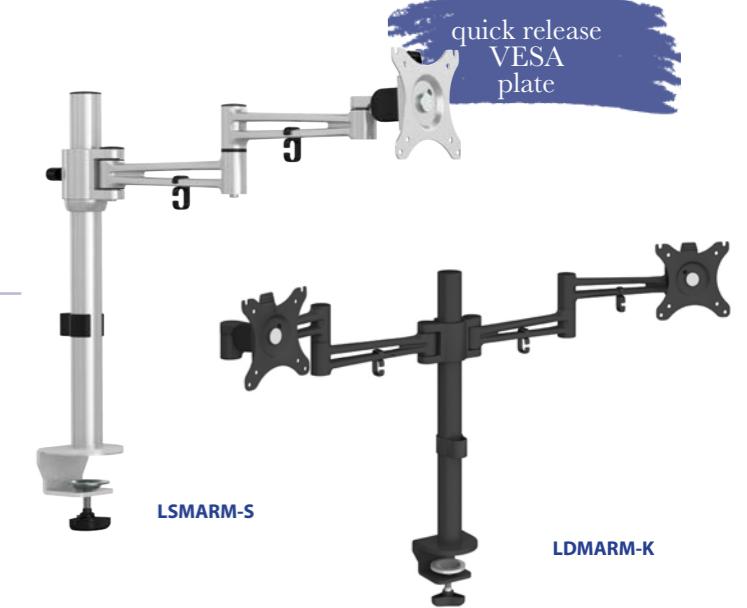

MONITOR ARMS

Monitor arms provide smooth and effortless adjustments which can be tailored to the user's exact needs, allowing them to sit more comfortably at their home office desk whilst reducing lower neck pain, eye, and back strain due to incorrect monitor positions.

Luna monitor arms

Code	Description	RRP
LSMARM	Single	£68
LDMARM	Double	£114

Each arm

Each arm

Triton gas lift monitor arms

Code	Description	RRP
TGSARM	Single	£150
TGDARM	Double	£215

Each arm

Each arm