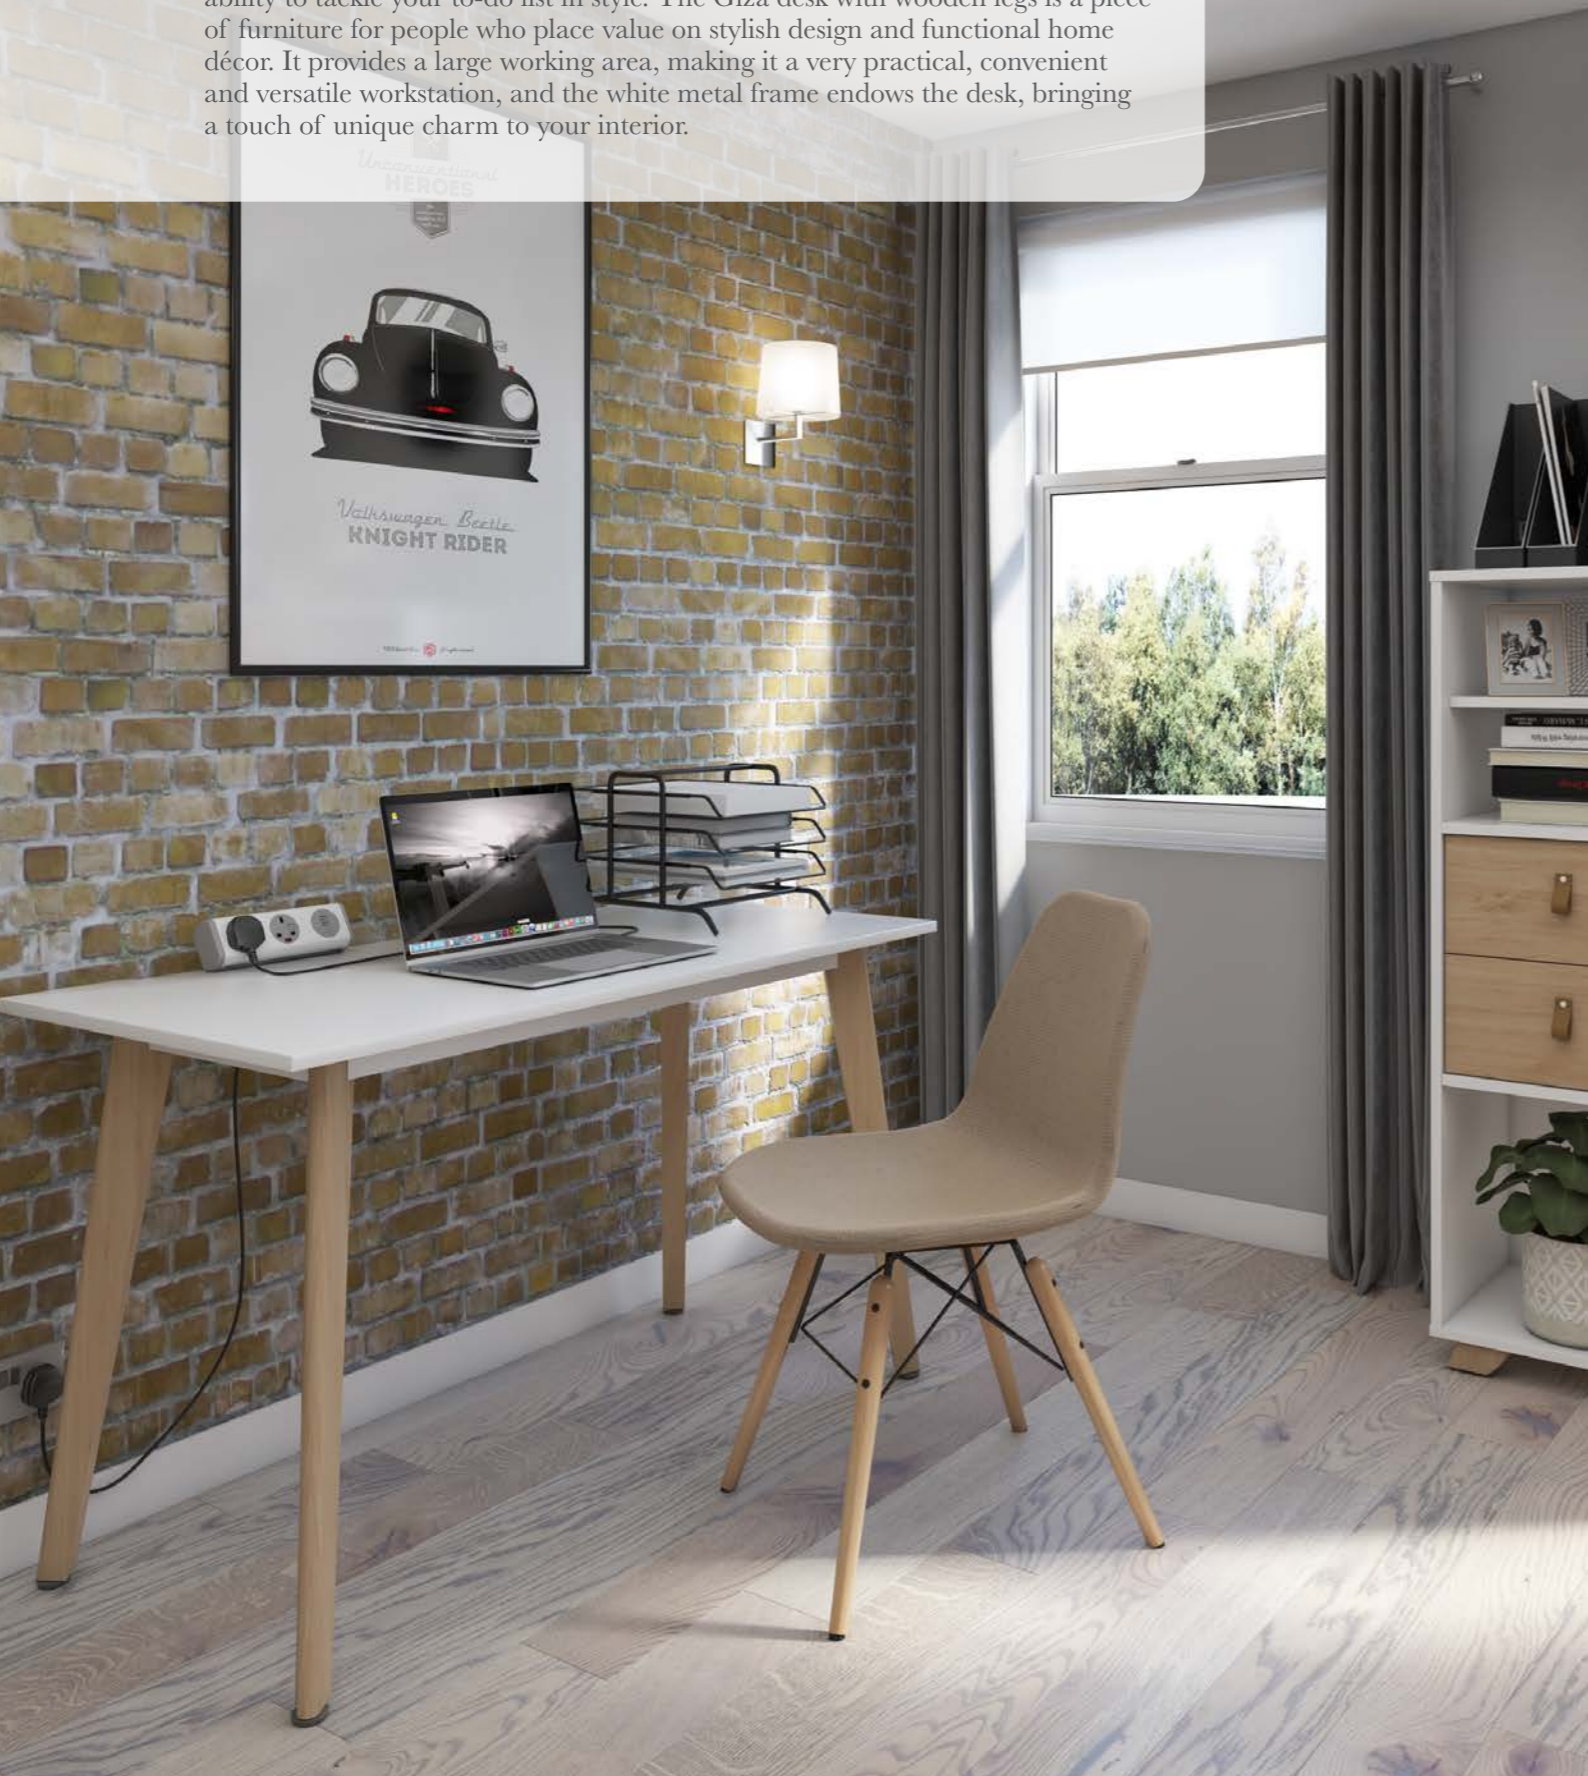

Storage colours

GIZA

The central piece of any home workspace, your desk needs to offer you the ability to tackle your to-do list in style. The Giza desk with wooden legs is a piece of furniture for people who place value on stylish design and functional home décor. It provides a large working area, making it a very practical, convenient and versatile workstation, and the white metal frame endows the desk, bringing a touch of unique charm to your interior.