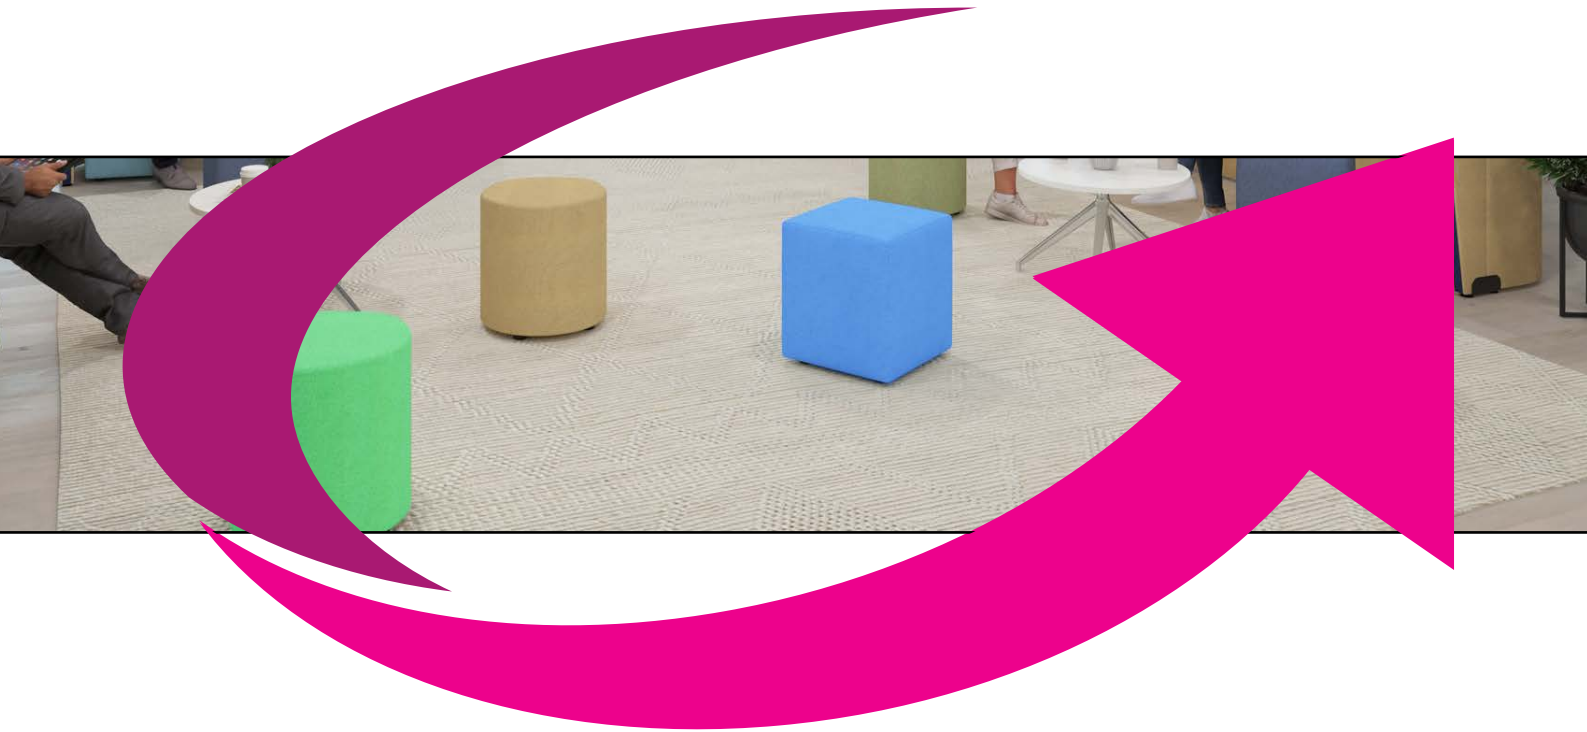

Universal Office Solutions

your complete office solution...

Groove Seating

design ► supply ► deliver ► install

Groove - Made-to-order Reception & Soft Seating

Groove Fabric Versatile Breakout Seating

Groove breakout seating provides a flexible and informal seating solution for a wide range of environments. Available in a multitude of shapes, sizes and finishes, and with endless permutations, Groove stools can be scattered individually or used as interlinking seating to add colour, fun and inspiration to breakout areas and offices.

- Use on their own or mix with other seating ranges
- Easy to move and re-configure to suit different environments
- Deep-foamed seats offering enhanced comfort within relaxation areas
- Stylish accessory for any breakout or reception area