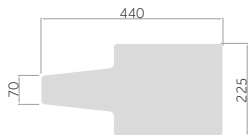

ACD

ACC

ACB

ACA

Poly Range Chair Seat Dimensions

Size	Code	Seat Height	Seat Width	Seat Depth	Overall height	Overall width	Overall depth
1	ACA	260mm	335mm	275mm	525mm	385mm	365mm
2	ACB	310mm	335mm	275mm	575mm	385mm	395mm
3	ACC	350mm	380mm	325mm	615mm	420mm	445mm
4	ACD	380mm	380mm	325mm	645mm	420mm	465mm
5	ACE	430mm	440mm	365mm	725mm	490mm	475mm
6	ACF	460mm	440mm	365mm	755mm	490mm	495mm

We can also supply a wide range of materials and colours for your needs.

Shell Colours

Red	Green	Petrol Blue
Burgundy	Charcoal	Light Grey
Brown	Black	Beige
White	Orange	Hi Green
Hi Blue	Yellow	Purple

Frame Colours

Light Grey	Chrome Silver	Black
Textured Silver	Dark Grey	Charcoal

- Other colours available on request

Poly Chairs

Lecture Tablet & Skid Base Chairs

Lecture Tablet Dimensions

AGP - with optional seat and back padding