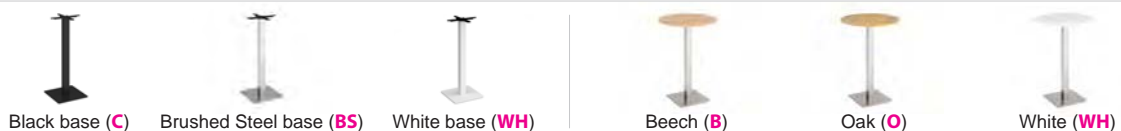

Please add base finish followed by table top colour when ordering e.g. **BPC800** with Black base and White top = **BPC800-K-WH**