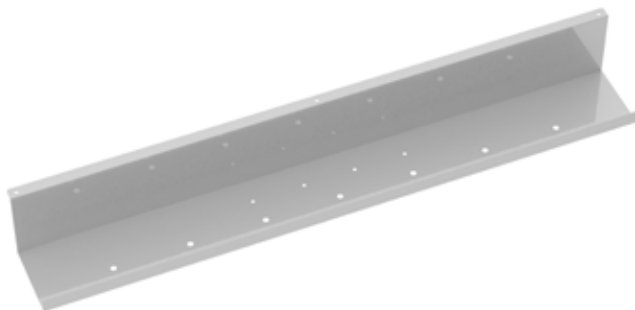

SILVER (S)

WHITE (WH)

Details & ACCESSORIES

The two-tiered leg column offers adjustability from 675mm to 1175mm

Single motor for fluid and natural movement of the 25mm desktops

Cable management to carry wires from floor to desktop

- Single straight desks 800mm deep with adjustability from 675mm-1175mm
- The single motor adjusts the desktop height at a 44db noise level

Vibe Elev8² Screen for Single Desks

CODE	W	D	H
EV1000	1000	25	600
EV1200	1200	25	600
EV1400	1400	25	600
EV1600	1600	25	600

- Made to order designer office screens supplied with fitting brackets
- 25mm thick screens which are 600mm high specifically for Elev8² single desks

Upper Cable Channel

CODE	W	D	H
EV-UCC	800	100	100

- Cable management tray to use on single straight desks
- Positioned under the Elev8² desk so cables are out of the way