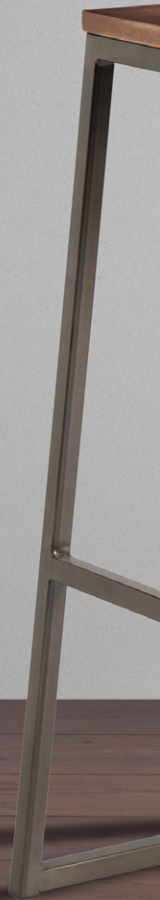

PRODUCT DETAILS

HEIGHT	82cm	WIDTH	43cm
DEPTH	49cm	SEAT HEIGHT	48cm
WEIGHT	8kg		

DELIVERY OPTIONS

- In stock product
- Next day delivery available

STYLE HIGH STOOL IS IDEALLY SUITED TO HOSPITALITY,
WORKSPACE AND EDUCATION