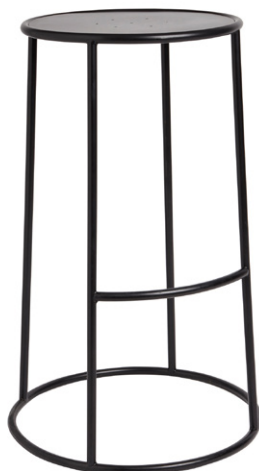

Black
Code: ZA.406ST