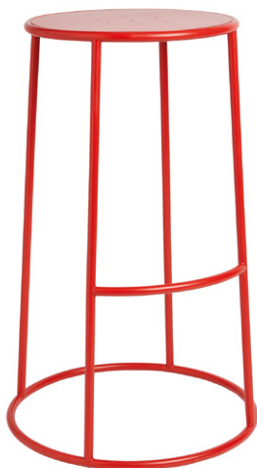

Red
Code: ZA.407ST