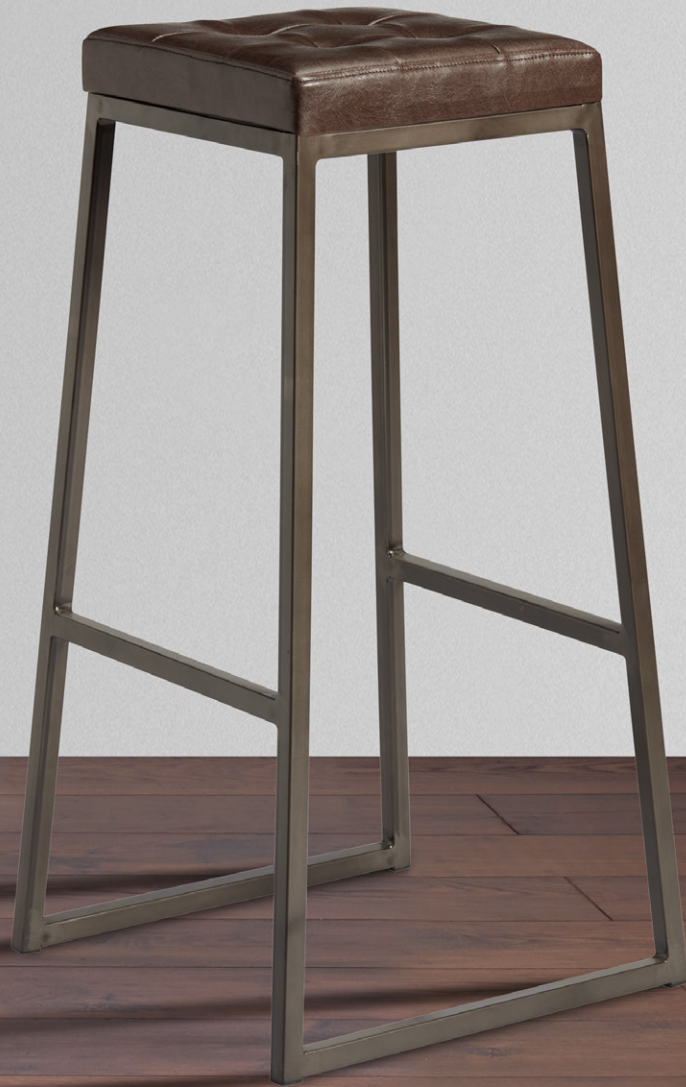

PRODUCT DETAILS

HEIGHT	82cm	WIDTH	43cm
DEPTH	49cm	SEAT HEIGHT	48cm
WEIGHT	8kg		

DELIVERY OPTIONS

- In stock product
- Next day delivery available

STYLE HIGH STOOL IS IDEALLY SUITED TO HOSPITALITY,
WORKSPACE AND EDUCATION

STYLE HIGH STOOL - VINTAGE BROWN SEAT

NEW

FEATURES

- Sturdy industrial style stool
- Stunning powder coated finished frame
- Genuine Bruciato tan leather seat pad
- For indoor use only

PRODUCT DETAILS

HEIGHT	76cm	WIDTH	40cm
DEPTH	40cm	WEIGHT	5.6kg