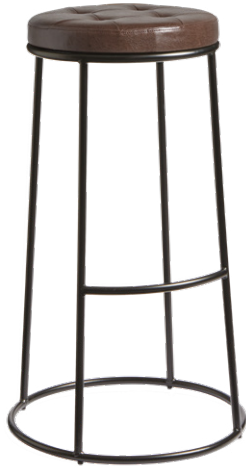

Vintage Brown
Code: ZA.7159ST