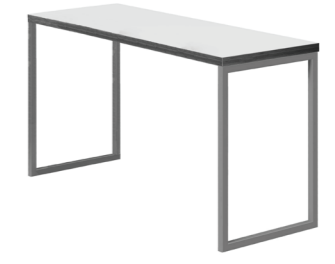

PRODUCT INFORMATION
Fully welded bench frame with 40mm thick bench top

DIMENSIONS

Table

VATS-(Frame-Top)
VATM-(Frame-Top)
VATL-(Frame-Top)

PRODUCT INFORMATION
Fully welded table frame with 40mm thick table top

Poseur Table

VAPTM-(Frame-Top)

PRODUCT INFORMATION
Fully welded poseur table frame with 40mm thick table top

- 5 Year Warranty
- Sustainable Sources
- Self Assembly

Table and Bench top colour options

- Pink
- Orange
- Red
- Yellow
- Green
- Turquoise
- Blue
- Violet
- White
- Light Grey
- Anthracite
- Black
- Steel Effect
- Beech
- Walnut
- Wenge
- Oak
- Zebrano

Table and Bench frame colour options

- Pink
- Orange
- Red
- Yellow
- Green
- Turquoise
- Blue
- Violet
- White
- Light Grey
- Anthracite
- Black
- Steel Effect

Axiom

Axiom Rustic

DESCRIPTION Bench

PRODUCT CODE
Small VDDBS-(Frame-Top)
Medium VDDBM-(Frame-Top)
Large VDDBL-(Frame-Top)

PRODUCT INFORMATION
 Fully welded bench frame with 40mm thick bench top

DESCRIPTION Table

PRODUCT CODE
 VDTS-(Frame-Top)
 VDTM-(Frame-Top)
 VDTL-(Frame-Top)

PRODUCT INFORMATION
 Fully welded table frame with 40mm thick table top