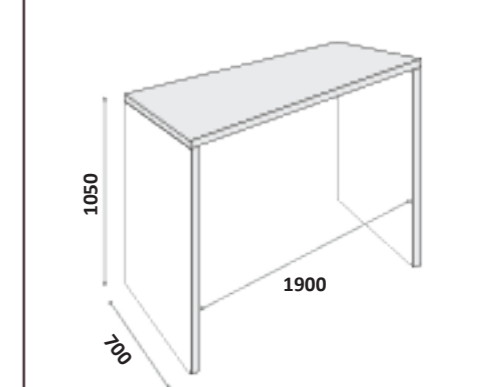

PRODUCT INFORMATION
 Fully welded bench frame with 40mm thick bench top

DESCRIPTION Table

PRODUCT CODE
 VDTS-(Frame-Top)
 VDTM-(Frame-Top)
 VDTL-(Frame-Top)

PRODUCT INFORMATION
 Fully welded table frame with 40mm thick table top

DESCRIPTION Poseur Table

PRODUCT CODE VDPTM-(Frame-Top)

PRODUCT INFORMATION
 Fully welded poseur table frame with 40mm thick table top

Table and Bench top colour options

Table and Bench frame colour options

Table and Bench frame colour options

Table and Bench top colour options

Nova

DESCRIPTION Table and Bench Set

PRODUCT CODE

- Small** VNTS (1200mm)-(Frame Top)
- Medium** VNTM (1800mm)-(Frame Top)
- Large** VNTL (2200mm)-(Frame Top)

PRODUCT INFORMATION

Fully welded table and bench frame with 40mm thick table and bench top

DIMENSIONS

Table and Bench Top colour options

Table and Bench frame colour options

Aero

DESCRIPTION Bench

PRODUCT CODE **Small**