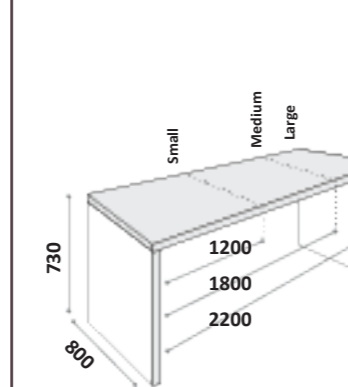

PRODUCT INFORMATION
Fully welded bench frame with 40mm thick bench top

DIMENSIONS

Table

VATS-(Frame-Top)
VATM-(Frame-Top)
VATL-(Frame-Top)

PRODUCT INFORMATION
Fully welded table frame with 40mm thick table top

PRODUCT INFORMATION
 Fully welded bench frame with 40mm thick bench top

DESCRIPTION Table

PRODUCT CODE
 VDTS-(Frame-Top)
 VDTM-(Frame-Top)
 VDTL-(Frame-Top)

PRODUCT INFORMATION
 Fully welded table frame with 40mm thick table top

DESCRIPTION Poseur Table

PRODUCT CODE VDPTM-(Frame-Top)

PRODUCT INFORMATION
 Fully welded poseur table frame with 40mm thick table top

DESCRIPTION Bench

PRODUCT CODE
Small VDDBS-(Frame-Top)
Medium VDDBM-(Frame-Top)
Large VDDBL-(Frame-Top)