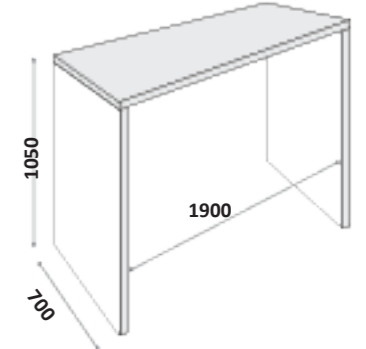

Poseur Table

VAPTM-(Frame-Top)

PRODUCT INFORMATION
Fully welded poseur table frame with 40mm thick table top