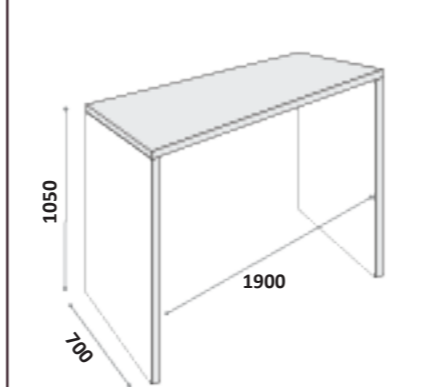

PRODUCT INFORMATION
 Fully welded bench frame with 40mm thick bench top

DESCRIPTION Table

PRODUCT CODE
 VDTS-(Frame-Top)
 VDTM-(Frame-Top)
 VDTL-(Frame-Top)

PRODUCT INFORMATION
 Fully welded table frame with 40mm thick table top

DESCRIPTION Poseur Table

PRODUCT CODE VDPTM-(Frame-Top)

PRODUCT INFORMATION
 Fully welded poseur table frame with 40mm thick table top

DESCRIPTION Bench

PRODUCT CODE
Small VDDBS-(Frame-Top)
Medium VDDBM-(Frame-Top)
Large VDDBL-(Frame-Top)