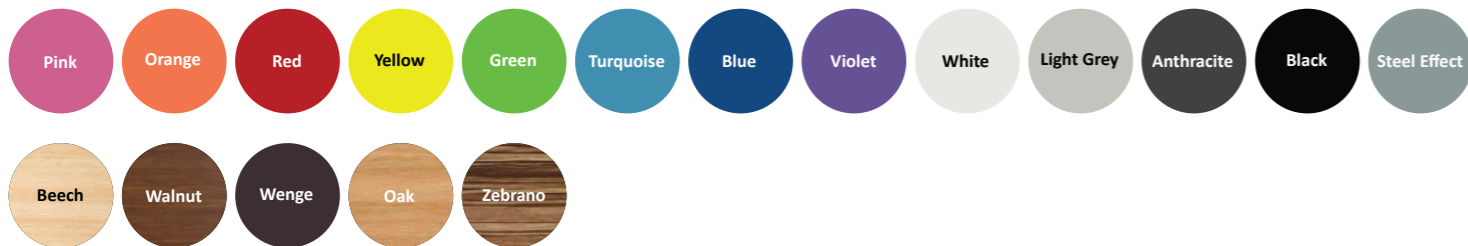

Table and Bench frame colour options

- Pink
- Orange
- Red
- Yellow
- Green
- Turquoise
- Blue
- Violet
- White
- Light Grey
- Anthracite
- Black
- Steel Effect

Axiom

Axiom Rustic

DESCRIPTION Bench

PRODUCT CODE
Small VDDBS-(Frame-Top)
Medium VDDBM-(Frame-Top)
Large VDDBL-(Frame-Top)

DESCRIPTION Poseur Table

PRODUCT CODE VDPTM-(Frame-Top)

PRODUCT INFORMATION
 Fully welded poseur table frame with 40mm thick table top

Table and Bench top colour options

Table and Bench frame colour options

Table and Bench frame colour options

Table and Bench top colour options

Nova

DESCRIPTION Table and Bench Set

PRODUCT CODE

- Small** VNTS (1200mm)-(Frame Top)
- Medium** VNTM (1800mm)-(Frame Top)
- Large** VNTL (2200mm)-(Frame Top)