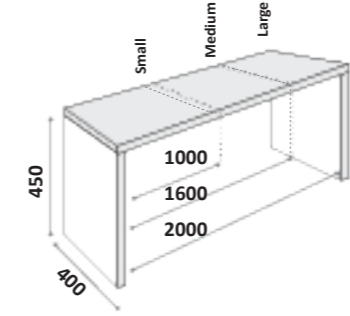

Universal Office Solutions

your complete office solution...

Bistro & Café Range

design ► supply ► deliver ► install

Bench Seating

Apex

DESCRIPTION Bench
PRODUCT CODE
Small VABS-(Frame-Top)
Medium VABM-(Frame-Top)
Large VABL-(Frame-Top)

PRODUCT INFORMATION
Fully welded bench frame with 40mm thick bench top

DIMENSIONS

Table

VATS-(Frame-Top)
VATM-(Frame-Top)
VATL-(Frame-Top)

PRODUCT INFORMATION
Fully welded table frame with 40mm thick table top

PRODUCT INFORMATION
 Fully welded bench frame with 40mm thick bench top

DESCRIPTION Table

PRODUCT CODE
 VDTS-(Frame-Top)
 VDTM-(Frame-Top)
 VDTL-(Frame-Top)

PRODUCT INFORMATION
 Fully welded table frame with 40mm thick table top

Large

- GROUP 0** VABL/F0
- GROUP 1** VABL/F1
- GROUP 2** VABL/F2
- GROUP 3** VABL/F3
- GROUP 4** VABL/F4

DIMENSIONS **Small** - 1000mm x 400 x 450
Medium - 1600 mm x 400 x 450
Large - 2000mm x 400 x 450