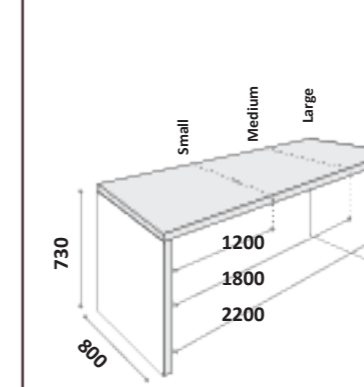

PRODUCT INFORMATION
 Fully welded bench frame with 40mm thick bench top

DESCRIPTION Table

PRODUCT CODE
 VDTS-(Frame-Top)
 VDTM-(Frame-Top)
 VDTL-(Frame-Top)

PRODUCT INFORMATION
 Fully welded table frame with 40mm thick table top

DESCRIPTION Poseur Table

PRODUCT CODE VDPTM-(Frame-Top)

PRODUCT INFORMATION
 Fully welded poseur table frame with 40mm thick table top

DESCRIPTION Bench

PRODUCT CODE
Small VDDBS-(Frame-Top)
Medium VDDBM-(Frame-Top)
Large VDDBL-(Frame-Top)