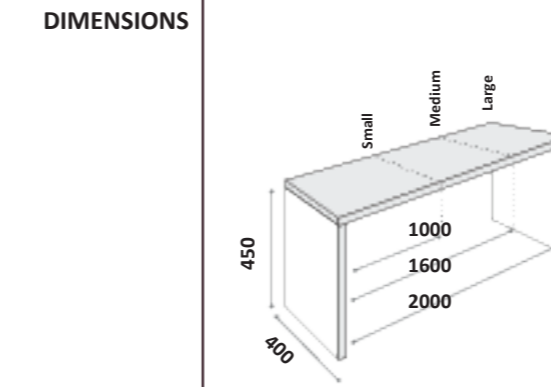

PRODUCT INFORMATION
 Fully welded bench frame with 40mm thick bench top

DESCRIPTION Table

PRODUCT CODE
 VDTS-(Frame-Top)
 VDTM-(Frame-Top)
 VDTL-(Frame-Top)

PRODUCT INFORMATION
 Fully welded table frame with 40mm thick table top

DESCRIPTION Poseur Table

PRODUCT CODE VDPTM-(Frame-Top)

PRODUCT INFORMATION
 Fully welded poseur table frame with 40mm thick table top

DESCRIPTION Bench

PRODUCT CODE
Small VDDBS-(Frame-Top)
Medium VDDBM-(Frame-Top)
Large VDDBL-(Frame-Top)

DESCRIPTION Poseur Table

PRODUCT CODE VDPTM-(Frame-Top)

PRODUCT INFORMATION
 Fully welded poseur table frame with 40mm thick table top

Table and Bench top colour options

Table and Bench frame colour options