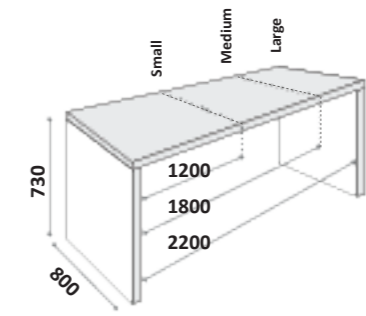

Universal Office Solutions

your complete office solution...

Bistro & Café Range

design ► supply ► deliver ► install

Bench Seating

Apex

DESCRIPTION Bench
PRODUCT CODE
Small VABS-(Frame-Top)
Medium VABM-(Frame-Top)
Large VABL-(Frame-Top)

PRODUCT INFORMATION
Fully welded bench frame with 40mm thick bench top

DIMENSIONS

Table

VATS-(Frame-Top)
VATM-(Frame-Top)
VATL-(Frame-Top)

PRODUCT INFORMATION
Fully welded table frame with 40mm thick table top

PRODUCT INFORMATION
 Fully welded bench frame with 40mm thick bench top

DESCRIPTION Table

PRODUCT CODE
 VDTS-(Frame-Top)
 VDTM-(Frame-Top)
 VDTL-(Frame-Top)

PRODUCT INFORMATION
 Fully welded table frame with 40mm thick table top