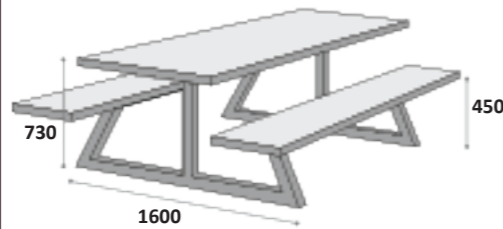

PRODUCT INFORMATION

Fully welded table and bench frame with 40mm thick table and bench top

DIMENSIONS

Table and Bench Top colour options

Table and Bench frame colour options

Aero

DESCRIPTION Bench

PRODUCT CODE **Small**