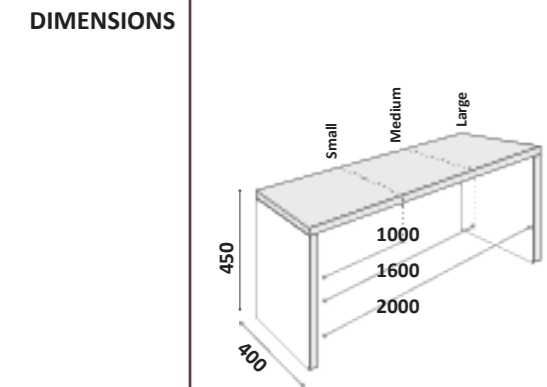

PRODUCT INFORMATION
Fully welded bench frame with 40mm thick bench top

DIMENSIONS

Table

VATS-(Frame-Top)
VATM-(Frame-Top)
VATL-(Frame-Top)

PRODUCT INFORMATION
Fully welded table frame with 40mm thick table top

PRODUCT INFORMATION
 Fully welded bench frame with 40mm thick bench top

DESCRIPTION Table

PRODUCT CODE
 VDTS-(Frame-Top)
 VDTM-(Frame-Top)
 VDTL-(Frame-Top)

PRODUCT INFORMATION
 Fully welded table frame with 40mm thick table top

DESCRIPTION Poseur Table

PRODUCT CODE VDPTM-(Frame-Top)

PRODUCT INFORMATION
 Fully welded poseur table frame with 40mm thick table top

DESCRIPTION Bench

PRODUCT CODE
Small VDDBS-(Frame-Top)
Medium VDDBM-(Frame-Top)
Large VDDBL-(Frame-Top)