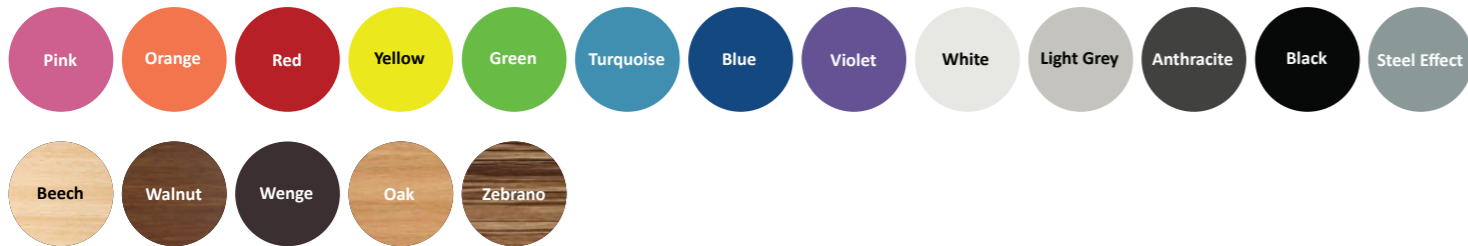

Table and Bench frame colour options

- Pink
- Orange
- Red
- Yellow
- Green
- Turquoise
- Blue
- Violet
- White
- Light Grey
- Anthracite
- Black
- Steel Effect

Axiom

Axiom Rustic

DESCRIPTION Bench

PRODUCT CODE
Small VDDBS-(Frame-Top)
Medium VDDBM-(Frame-Top)
Large VDDBL-(Frame-Top)

Table and Bench frame colour options

Table and Bench top colour options

Nova

DESCRIPTION Table and Bench Set

PRODUCT CODE

- Small** VNTS (1200mm)-(Frame Top)
- Medium** VNTM (1800mm)-(Frame Top)
- Large** VNTL (2200mm)-(Frame Top)

PRODUCT INFORMATION

Fully welded table and bench frame with 40mm thick table and bench top

DIMENSIONS

Table and Bench Top colour options

Table and Bench frame colour options

Aero

DESCRIPTION Bench

PRODUCT CODE **Small**

- GROUP 0** VABS/F0
- GROUP 1** VABS/F1
- GROUP 2** VABS/F2
- GROUP 3** VABS/F3
- GROUP 4** VABS/F4

Medium

- GROUP 0** VABM/F0
- GROUP 1** VABM/F1
- GROUP 2** VABM/F2
- GROUP 3** VABM/F3
- GROUP 4** VABM/F4