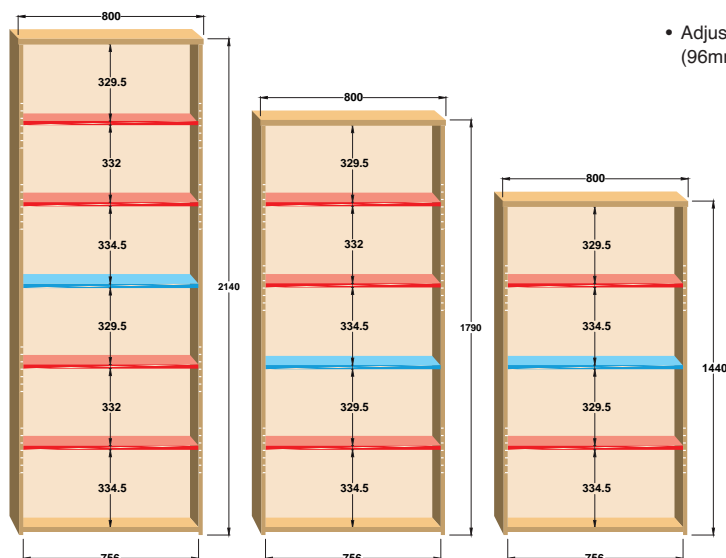

- 470mm deep combination units with adjustable shelves & lockable doors
- 25mm thick tops with 18mm carcass and solid back panel

Universal Combination Units with Wood & Glass Doors

CODE	W	D	H	Shelves
<b>R1440COM</b>	800	470	1440	3
<b>R1790COM</b>	800	470	1790	4
<b>R2140COM</b>	800	470	2140	5
<b>BS</b>	Optional extra shelf			

- 470mm deep combination units with adjustable shelves & lockable doors
- 25mm thick tops with white 18mm carcass and coloured doors

Shelf Position Guide

- Adjustable shelves can be positioned at 32mm intervals (96mm up or 96mm) down from positions shown