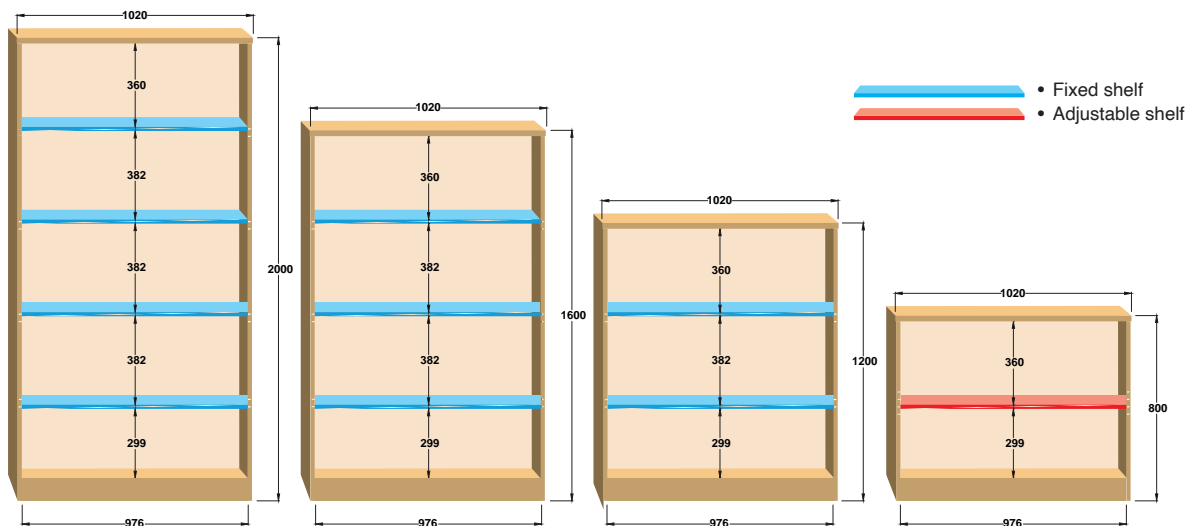

Shelf Position Guide - Deluxe Bookcases, Cupboards & Combination Units

Please add storage finish when ordering eg. **DO16** in Beech = **DO16B**