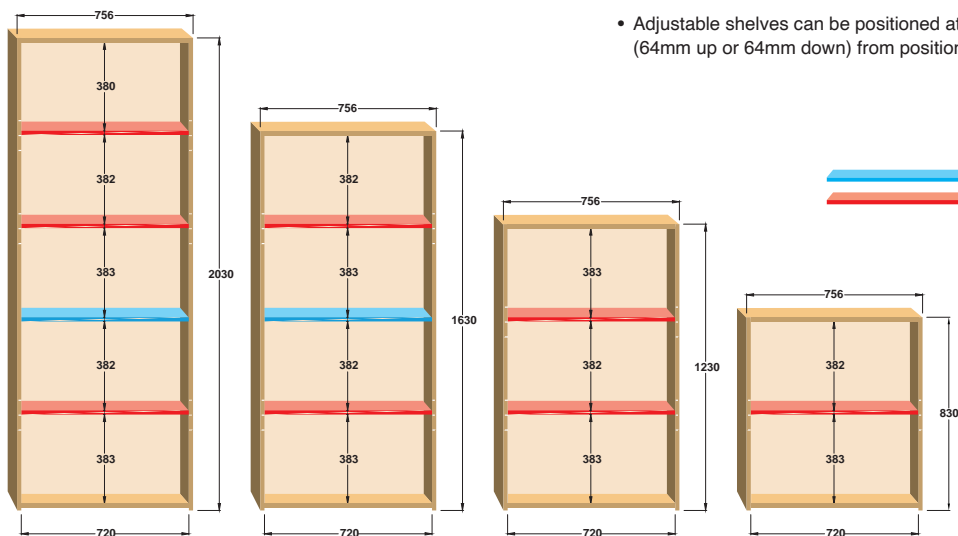

- 390mm deep bookcases supplied with adjustable shelves
- 18mm carcass with solid back panels

Cupboards

CODE	W	D	H	Size
<b>CFLCU</b>	756	408	830	Low
<b>CFMCU</b>	756	408	1230	Medium
<b>CFTCU</b>	756	408	1630	Tall
<b>CFHCU</b>	756	408	2030	High

- 408mm deep cupboards supplied with adjustable shelves
- 18mm carcass with solid back panels and lockable doors

Shelf Position Guide

- Adjustable shelves can be positioned at 64mm intervals (64mm up or 64mm down) from positions shown