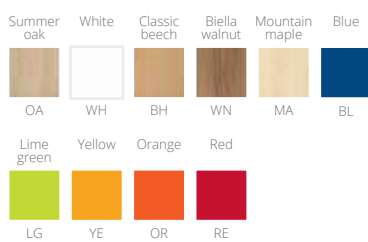

Table top and leg panels manufactured from 50mm MDF with slab ends
 Combine the outer and inner laminate colours with a choice of edge details
 Optional upholstered seat pads on benches in a choice of fabric colours
 Available with integrated power supply built in to the table

Laminate options

Slab benches can be finished with 3 different options to suit any breakout or dining space

Select a laminate finish to create the perfect look

Outer laminate

Edge detail standard

Edge detail premium - add £50

Inner laminate

Mono

Duo

Trio

Outer, inner laminate and edge detail all one colour

Outer & inner laminate one colour, with different colour edge detail

Outer, inner laminate and edge detail all different colours