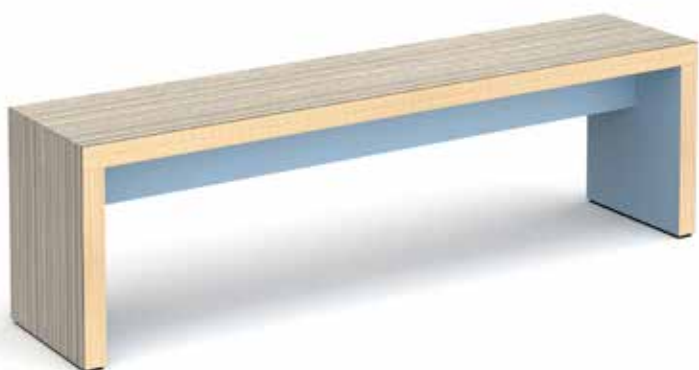

Universal Office Solutions

your complete office solution...

Social Spaces Slab

design ► supply ► deliver ► install

SLAB

stylish benching solution

The Slab table and bench combination makes a real visual impact, with its stylish, chunky laminated top and leg panels that make it stand out in any breakout space or office canteen. The beauty of the Slab table and bench is all in the finish and colour. The table can be produced in a choice of laminate finishes and the bench seating is complemented with an upholstered seat pad available in a wide range of fabric options.

SLAB

dining table & benching

DINING TABLE

Dining table with slab end legs

| code | width | depth | height | RRP |
|--------------|-------|-------|--------|-------|
| STA12 | 1200 | 700 | 710 | £1470 |
| STA16 | 1600 | 700 | 710 | £1680 |
| STA20 | 2000 | 700 | 710 | £1890 |
| STA24 | 2400 | 700 | 710 | £2100 |

DINING BENCH

Dining bench with slab end legs

| code | width | depth | height | RRP |
|-------------|-------|-------|--------|------|
| SB10 | 1000 | 350 | 460 | £683 |
| SB14 | 1400 | 350 | 460 | £788 |
| SB18 | 1800 | 350 | 460 | £840 |
| SB22 | 2200 | 350 | 460 | £893 |

UPHOLSTERED BENCH

Dining bench with upholstered seat pad and slab end legs

| code | width | depth | height |
|--------------|-------|-------|--------|
| SBU10 | 1000 | 350 | 490 |
| SBU14 | 1400 | 350 | 490 |
| SBU18 | 1800 | 350 | 490 |
| SBU22 | 2200 | 350 | 490 |