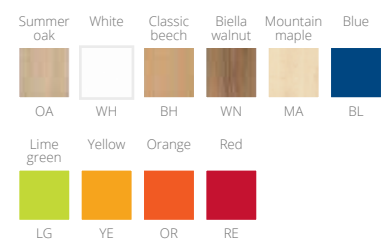

Laminate options

Slab benches can be finished with 3 different options to suit any breakout or dining space

Select a laminate finish to create the perfect look

Outer laminate

Edge detail standard

Edge detail premium - add £50

Inner laminate

Mono

Duo

Trio

Outer, inner laminate and edge detail all one colour

Outer & inner laminate one colour, with different colour edge detail

Outer, inner laminate and edge detail all different colours