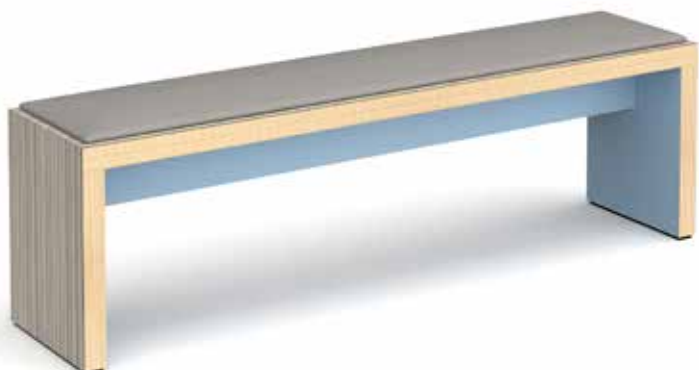

Universal Office Solutions

your complete office solution...

Social Spaces Slab

design ► supply ► deliver ► install

SLAB

stylish benching solution

The Slab table and bench combination makes a real visual impact, with its stylish, chunky laminated top and leg panels that make it stand out in any breakout space or office canteen. The beauty of the Slab table and bench is all in the finish and colour. The table can be produced in a choice of laminate finishes and the bench seating is complemented with an upholstered seat pad available in a wide range of fabric options.

SLAB

dining table & benching

DINING TABLE

Dining table with slab end legs

| code | width | depth | height | RRP |
|--------------|-------|-------|--------|-------|
| STA12 | 1200 | 700 | 710 | £1470 |
| STA16 | 1600 | 700 | 710 | £1680 |
| STA20 | 2000 | 700 | 710 | £1890 |
| STA24 | 2400 | 700 | 710 | £2100 |

DINING BENCH

Dining bench with slab end legs

| code | width | depth | height | RRP |
|-------------|-------|-------|--------|------|
| SB10 | 1000 | 350 | 460 | £683 |
| SB14 | 1400 | 350 | 460 | £788 |
| SB18 | 1800 | 350 | 460 | £840 |
| SB22 | 2200 | 350 | 460 | £893 |

UPHOLSTERED BENCH

Dining bench with upholstered seat pad and slab end legs

| code | width | depth | height |
|--------------|-------|-------|--------|
| SBU10 | 1000 | 350 | 490 |
| SBU14 | 1400 | 350 | 490 |
| SBU18 | 1800 | 350 | 490 |
| SBU22 | 2200 | 350 | 490 |