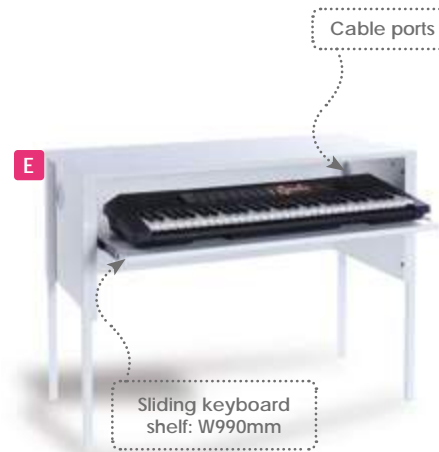

MUSIC TROLLEYS...

* WOOD FINISHES AVAILABLE

E. *Music Keyboard Desk

W1100 x D500 x H810mm

EF6003BEECH

EF6003MAPLE

EF6003WHITE