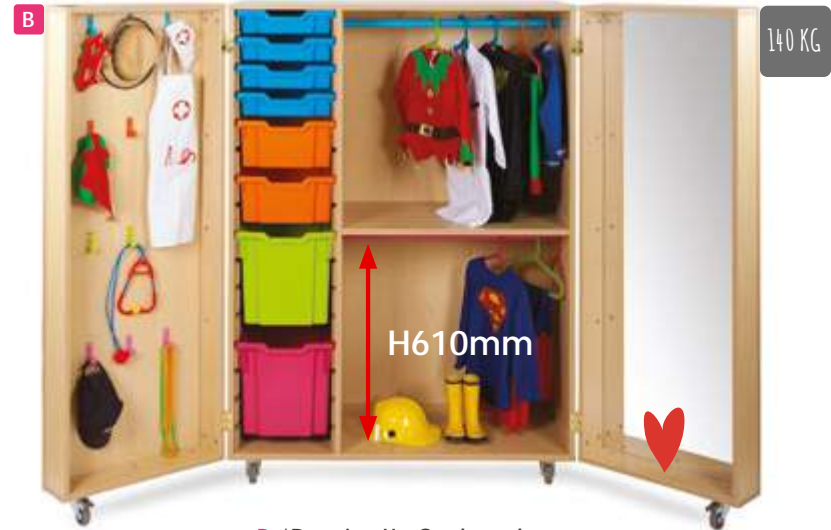

140 KG

B. *Dressing Up Cupboard
W1085 x D647 x H1485mm
MAP9015
*Unit supplied as pictured

H610mm