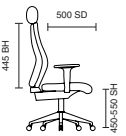

Dimensions

OP000180
Vortex Black Fabric

Stock Option RRP £266

Stock Option RRP £240