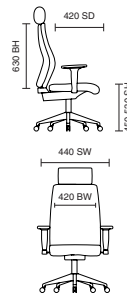

Dimensions