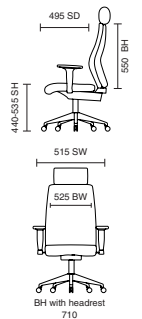

Dimensions