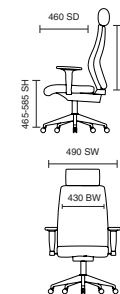

# Eclipse Plus XL

**NEW!**

120kg  
WEIGHT RATING

GUARANTEE  
2 YEARS

8  
Hour Usage

- Generously dimensioned seat and back
- Multifunctional mechanism
- Tilt tension adjustment
- Ratchet backrest height adjustment
- Built to EN1335 standard