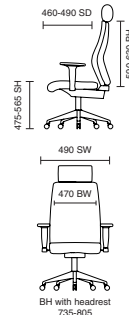

Dimensions

OP000252
Ergo Twist Black Fabric Seat Mesh Back

Stock Option RRP £379

Black Fabric

Upholstery See page 204 for full details

Band 1 £471   **Band 4** £535

Band 2 £509   **Band 5** £543

Band 3 £520   **Band 6** £555

ErgoTwist Mesh

135kg WEIGHT RATING

GUARANTEE 5 YEARS

CHIROTRACTOR DYNAMIC SEATING TECHNOLOGY

24 Hour Usage

- Revolutionary adaptive backrest pivot system
- Padded adjustable lumbar support
- Ergonomic seat adjustment controls
- Synchronised reclining mechanism
- Padded 3d adjustable armrests

NEW!