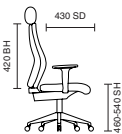

Dimensions