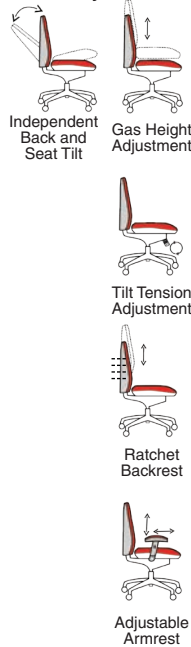

Adjustments

Options	RRP
Set of Glides	+£18

Dimensions

Storm

- Triple lever mechanism with asynchronous back & seat adjustment
- Deep cushioned seat and back
- Ratchet backrest height adjustment
- Tension adjustable tilt