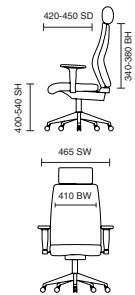

Dimensions

Options	RRP
5 Star Chrome Base	+£49
Set of Glides	+£18

Draughtsman RRP £293

Stock Option RRP £256