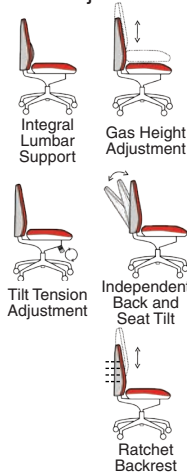

Eclipse Plus XL

NEW!

120kg
WEIGHT RATING

GUARANTEE
2 YEARS

8
Hour Usage

- Generously dimensioned seat and back
- Multifunctional mechanism
- Tilt tension adjustment
- Ratchet backrest height adjustment
- Built to EN1335 standard

Adjustments

Options	RRP
5 Star Chrome Base	+£49
Height Adjustable Arms	+£43
Loop Arms	+£25
Set of Glides	+£18