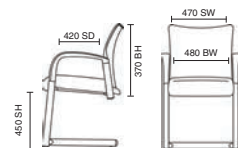

110kg
WEIGHT RATING

GUARANTEE
1
YEARS

ISO ISO Vinyl & Chrome Frame

- Available in Black or Blue vinyl
- Stackable up to 12 high
- Wipe clean seat and back
- Floor protectors
- Minimum order of 4, priced individually