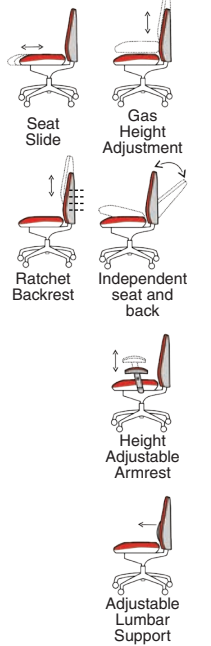

Stock Option RRP £374

Upholstery See page 204 for full details
Band 1 £427   **Band 4** £490
Band 2 £459   **Band 5** £501
Band 3 £473   **Band 6** £515

Stock Option RRP £328

Upholstery See page 204 for full details
Band 1 £375   **Band 4** £431
Band 2 £402   **Band 5** £440
Band 3 £415   **Band 6** £453