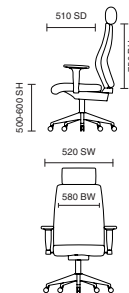

Dimensions