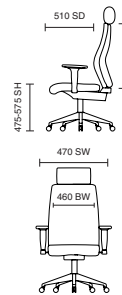

Dimensions