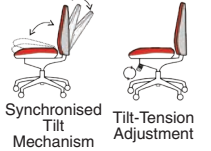

Adjustments

Options	RRP
Headrest	+£40