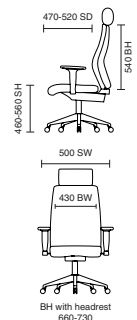

Dimensions