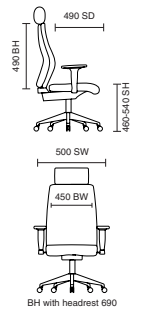

Dimensions

Stock Option RRP £412

Upholstery See page 204 for full details

Band 1	£445	Band 4	£485
Band 2	£471	Band 5	£489
Band 3	£476	Band 6	£496