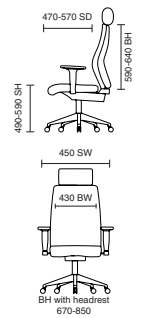

Dimensions