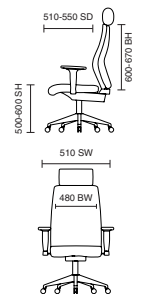

Dimensions