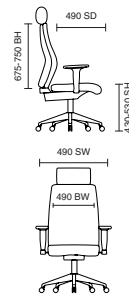

Dimensions