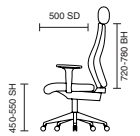

Dimensions