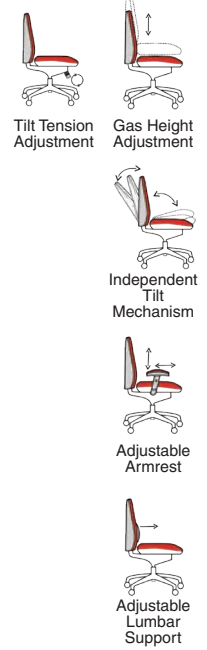

Adjustments

Options	RRP
Folding Height Adjustable Arms	+£54
5 Star Chrome Base	+£49
Set of Glides	+£18

Dimensions

Stock Option RRP £384

Upholstery See page 204 for full details

Band 1	£412	Band 4	£456
Band 2	£441	Band 5	£461
Band 3	£448	Band 6	£469

Stock Option RRP £315

Upholstery See page 204 for full details

Band 1	£343	Band 4	£388
Band 2	£371	Band 5	£394
Band 3	£380	Band 6	£401