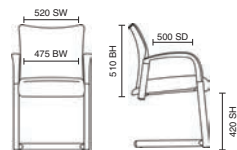

Stock Option RRP £229

**Seat Upholstery** See page 204 for full details

Band 1	£245	Band 4	£274
Band 2	£260	Band 5	£279
Band 3	£266	Band 6	£285

**115kg**  
WEIGHT RATING

**2**  
YEARS  
GUARANTEE

**115kg**  
WEIGHT RATING