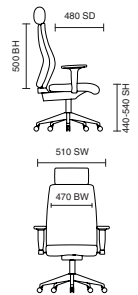

Dimensions

Stock Option RRP £384

Upholstery See page 204 for full details

Band 1	£412	Band 4	£456
Band 2	£441	Band 5	£461
Band 3	£448	Band 6	£469

Stock Option RRP £315

Upholstery See page 204 for full details

Band 1	£343	Band 4	£388
Band 2	£371	Band 5	£394
Band 3	£380	Band 6	£401