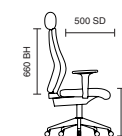

Dimensions