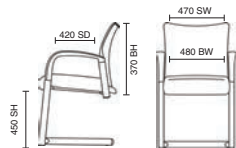

110kg
WEIGHT RATING

GUARANTEE
1
YEARS