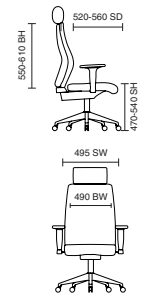

Dimensions