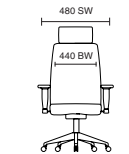

Dimensions

OP000025
Eclipse Plus 2 Blue Fabric

Eclipse Plus 1

NEW!

120kg
WEIGHT
RATING

GUARANTEE
2
YEARS

8
Hour Usage

- Contoured backrest and seat
- Backrest height and angle adjustment
- Built to EN1335 standard