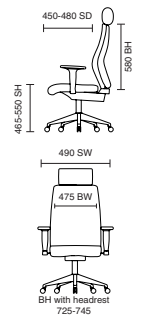

Dimensions