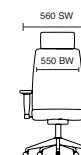

Dimensions