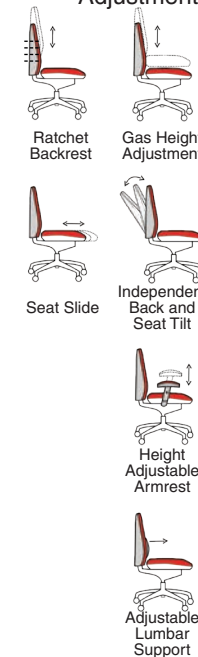

KCUP0103
Chiro High Back Bespoke Maringa Teal with optional Height Adjustable Arms

Adjustments

Dimensions

Stock Option RRP £374

Upholstery See page 204 for full details

Band 1	£427	Band 4	£490
Band 2	£459	Band 5	£501
Band 3	£473	Band 6	£515