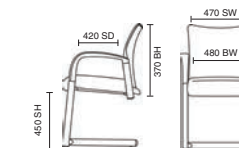

110kg
WEIGHT RATING

GUARANTEE
1
YEARS