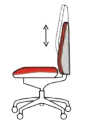

Height Adjustable Backrest