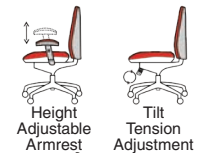

Adjustable Lumbar Support Height Adjustable Backrest