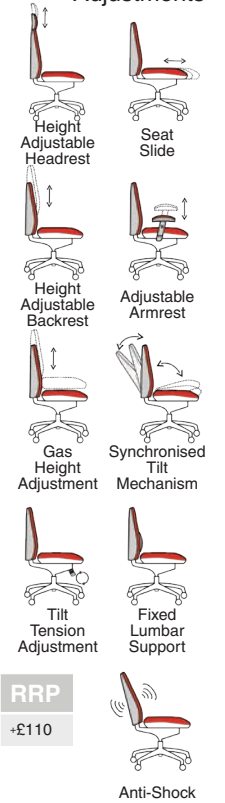

Adjustments

Dimensions

Stock Option RRP £761

Upholstery See page 204 for full details

Band 1	£952	Band 4	£1028
Band 2	£983	Band 5	£1044
Band 3	£1004	Band 6	£1064