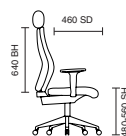

Dimensions