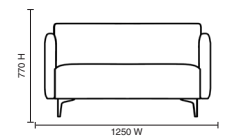

Armchair Upholstery
Band 1 £1160
Band 2 £1192
Band 3 £1208

Swivel Upholstery
Band 1 £1428
Band 2 £1460
Band 3 £1476

Sofa Upholstery
Band 1 £1328
Band 2 £1368
Band 3 £1428

Feet Options

Black Plastic
BP1

Ebony Wood
EB1

Natural Wood
NE1

Tri Chrome
CH1

Matt Black
MB1

Power Module RRP +£290

Berlin Glass Table RRP £217

Fabric options available on page 204