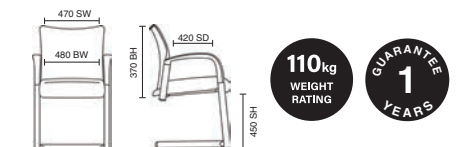

Full Upholstery See page 204 for full details

Band 1	£116	Band 4	£147
Band 2	£126	Band 5	£156
Band 3	£136	Band 6	£166

Options	RRP
Linking clip (Page 185)	+£5
Writing tablet (Page 185)	+£47
Arms Set (Page 185)	+£36