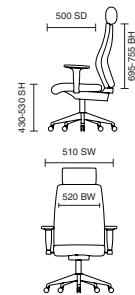

Dimensions

OP000064
Galaxy Black Fabric