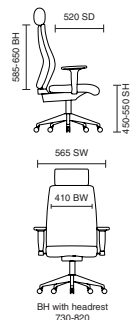

Dimensions