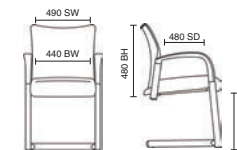

115kg
WEIGHT RATING

2
YEARS
GUARANTEE