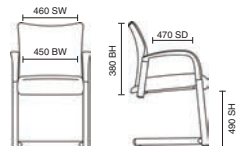

Brunswick

with Arms Chrome Frame

- Curved soft mesh back
- Generously sized
- Stackable up to 4 high
- Lightweight chrome frame

Stock Option RRP £146

Bespoke Seat Upholstery:

Band 1	£208	Band 4	£224
Band 2	£211	Band 5	£228
Band 3	£216	Band 6	£233

Brunswick

with Arms Black Frame

- Robust steel frame
- Stackable up to 4 high
- Breathable mesh back
- Double curvature deep seat

Stock Option RRP £138

Bespoke Seat Upholstery:

Band 1	£192	Band 4	£209
Band 2	£197	Band 5	£213
Band 3	£202	Band 6	£218

Brunswick

with Chrome Frame

- Curved soft mesh back
- Generously sized
- Stackable up to 4 high
- Lightweight chrome frame

Stock Option RRP £137

Bespoke Seat Upholstery:

Band 1	£200	Band 4	£216
Band 2	£204	Band 5	£220
Band 3	£209	Band 6	£226

Brunswick

with Black Frame

- Robust steel frame
- Stackable up to 4 high
- Breathable mesh back
- Double curvature deep seat

Stock Option RRP £129

Bespoke Seat Upholstery:

Band 1	£185	Band 4	£202
Band 2	£189	Band 5	£206
Band 3	£194	Band 6	£211