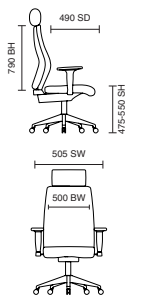

Dimensions

Stock Option RRP £483

Stock Option RRP £483