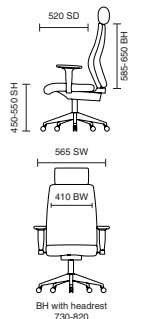

KC0164
Zure Grey Elastomer with optional headrest

Dimensions