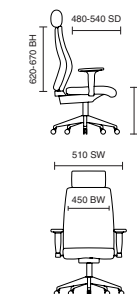

Dimensions