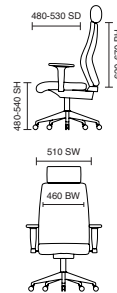

Dimensions