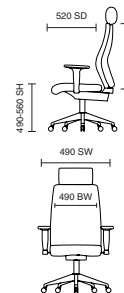

Dimensions