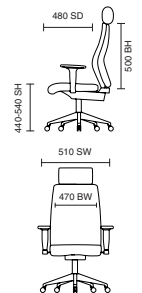

OP000219
Portland Black Mesh Back Blue Fabric

Dimensions