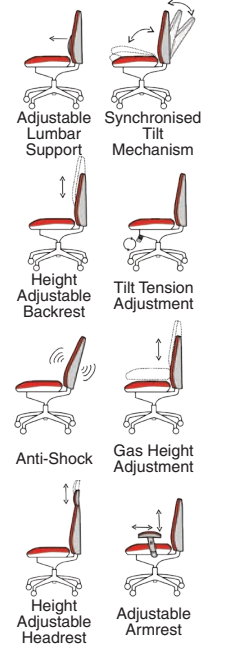

Adjustments

Dimensions

Stock Option RRP £697

Upholstery See page 204 for full details

Band 1	£759	Band 4	£824
Band 2	£796	Band 5	£833
Band 3	£808	Band 6	£847

Stock Option RRP £697