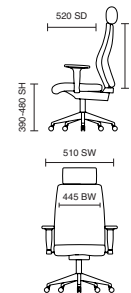

Dimensions