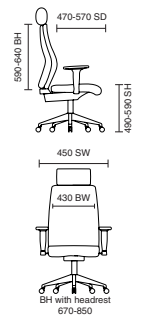

Dimensions