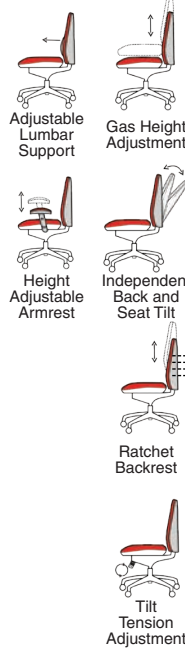

Adjustments

Options	RRP
Seat Slide	+£81
Set of Glides	+£18

Dimensions

Stock Option RRP £333

Upholstery See page 204 for full details

Band 1	£385	Band 4	£446
Band 2	£416	Band 5	£456
Band 3	£429	Band 6	£470

Victor II

- Soft mesh back with leather surround
- Fabric and leather combination seat upholstery
- Lumbar support strap
- Optional adjustable leather headrest
- Tilting action with lock feature