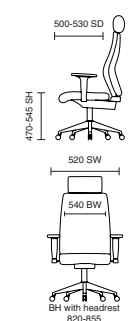

Dimensions

Stock Option RRP £831

Black Mesh

Stock Option RRP £792

Black Airmesh