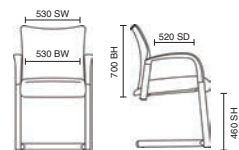

115kg
WEIGHT
RATING

2
GUARANTEE
YEARS