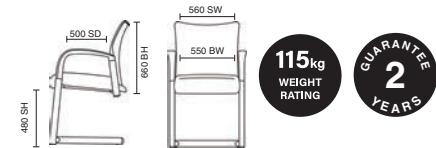

Desire

- Modern and stylish design
- Comfortable deep cushioning
- Chrome with cushioned arm pads

Stock Option RRP £340

Rocky

- Bonded leather
- Chrome base and arms
- Leather padded arms
- Sculptured back

Stock Option RRP £315

Carmen

Fabric Stool **NEW!**

- Grey flecked fabric
- Natural solid wood frame
- Black foot rail
- Double curvature backrest
- Floor protectors

Stock Option RRP £297

Carmen

Fabric **NEW!**

- Modern and stylish design
- Fully upholstered in quality Grey fabric
- Natural solid wood frame

Stock Option RRP £277