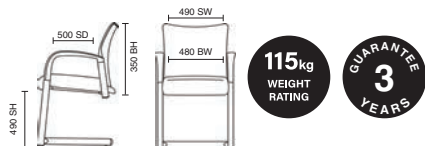

Brunswick **NEW!**

Deluxe Mesh Back Chrome

- Curved soft mesh back
- Generously sized
- Stackable up to 4 high
- Lightweight chrome frame

Stock Option RRP £195

Bespoke Seat Upholstery:

Band 1	£232	Band 4	£268
Band 2	£253	Band 5	£274
Band 3	£260	Band 6	£280

Brunswick **NEW!**

Deluxe Mesh Back Black

- Curved soft mesh back
- Generously sized
- Stackable up to 4 high
- Robust steel frame

Stock Option RRP £189

Bespoke Seat Upholstery:

Band 1	£218	Band 4	£252
Band 2	£239	Band 5	£258
Band 3	£246	Band 6	£264

Brunswick **NEW!**

Deluxe Fabric Chrome

- Curved upholstered back
- Generously sized
- Stackable up to 4 high
- Robust steel frame

Stock Option RRP £199

Bespoke Full Upholstery See page 204 for full details

Band 1	£236	Band 4	£272
Band 2	£257	Band 5	£278
Band 3	£264	Band 6	£284

Bespoke Seat Upholstery See page 204 for full details

Band 1	£265	Band 4	£328
Band 2	£302	Band 5	£339
Band 3	£314	Band 6	£350

Brunswick **NEW!**

Deluxe Fabric Black

- Curved upholstered back
- Generously sized
- Stackable up to 4 high
- Robust steel frame

Stock Option RRP £189

Bespoke Full Upholstery See page 204 for full details

Band 1	£251	Band 4	£311
Band 2	£288	Band 5	£322
Band 3	£300	Band 6	£333

Bespoke Seat Upholstery See page 204 for full details

Band 1	£222	Band 4	£256
Band 2	£243	Band 5	£262
Band 3	£250	Band 6	£268