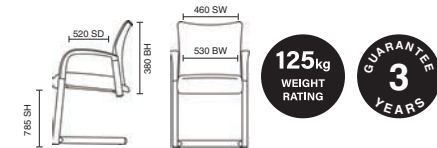

Desire

- Modern and stylish design
- Comfortable deep cushioning
- Chrome with cushioned arm pads

Stock Option RRP £340

Rocky

- Bonded leather
- Chrome base and arms
- Leather padded arms
- Sculptured back

Stock Option RRP £315

Carmen

Fabric Stool **NEW!**

- Grey flecked fabric
- Natural solid wood frame
- Black foot rail
- Double curvature backrest
- Floor protectors

Stock Option RRP £297

Carmen

Fabric **NEW!**

- Modern and stylish design
- Fully upholstered in quality Grey fabric
- Natural solid wood frame

Stock Option RRP £277