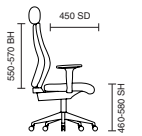

Dimensions

OP000158
Eclipse Plus 1 Black Fabric