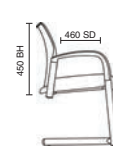

115kg
WEIGHT
RATING

GUARANTEE
2
YEARS