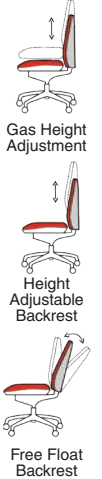

Adjustments

Options	RRP
5 Star Chrome Base	+£49
Height Adjustable Arms	+£43
Loop Arms	+£25
Draughtsman Kit	+£85
Seat Slide	+£81
Set of Glides	+£18