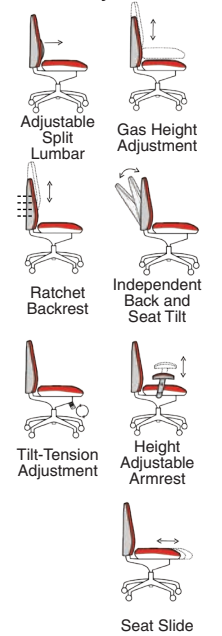

Adjustments

Dimensions

Stock Option RRP £483

Stock Option RRP £483