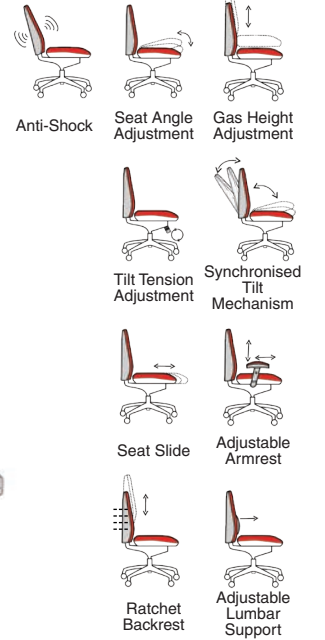

Adjustments

Options	RRP
Set of Glides	+£18