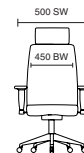

Dimensions

EX000135
Iris Black Fabric

Vortex

- Vibrant designer backrest
- Soft padded seat with stitch detail
- Designer nylon arms built into the frame
- Tilting movement with tension control

125kg
WEIGHT RATING

GUARANTEE
2 YEARS

8
Hour Usage