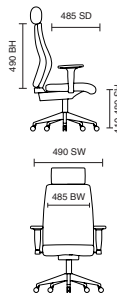

Dimensions