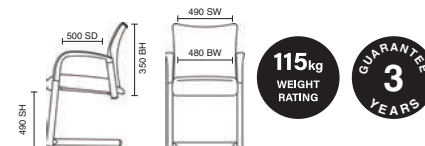

Brunswick **NEW!**

Deluxe Mesh Back Chrome

- Curved soft mesh back
- Generously sized
- Stackable up to 4 high
- Lightweight chrome frame

Stock Option RRP £195

Bespoke Seat Upholstery:

Band 1	£232	Band 4	£268
Band 2	£253	Band 5	£274
Band 3	£260	Band 6	£280

Brunswick **NEW!**

Deluxe Mesh Back Black

- Curved soft mesh back
- Generously sized
- Stackable up to 4 high
- Robust steel frame

Stock Option RRP £189

Bespoke Seat Upholstery:

Band 1	£218	Band 4	£252
Band 2	£239	Band 5	£258
Band 3	£246	Band 6	£264

Brunswick **NEW!**

Deluxe Fabric Chrome

- Curved upholstered back
- Generously sized
- Stackable up to 4 high
- Robust steel frame

Stock Option RRP £199

Bespoke Full Upholstery See page 204 for full details

Band 1	£236	Band 4	£272
Band 2	£257	Band 5	£278
Band 3	£264	Band 6	£284

Bespoke Seat Upholstery See page 204 for full details

Band 1	£265	Band 4	£328
Band 2	£302	Band 5	£339
Band 3	£314	Band 6	£350

Brunswick **NEW!**

Deluxe Fabric Black

- Curved upholstered back
- Generously sized
- Stackable up to 4 high
- Robust steel frame

Stock Option RRP £189

Bespoke Full Upholstery See page 204 for full details

Band 1	£251	Band 4	£311
Band 2	£288	Band 5	£322
Band 3	£300	Band 6	£333

Bespoke Seat Upholstery See page 204 for full details

Band 1	£222	Band 4	£256
Band 2	£243	Band 5	£262
Band 3	£250	Band 6	£268