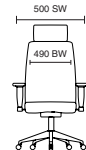

Dimensions

EX000192
Bella Black Bonded Leather