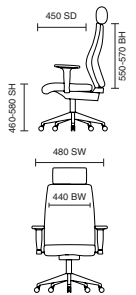

Dimensions

KCUP0808
Eclipse Plus 2 Mesh Back with Blue Seat