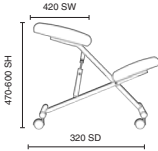

# Kneeling Stools Bespoke

GUARANTEE  
**1**  
YEARS

**5**  
Hour Usage

**110kg**  
WEIGHT  
RATING

Adjustments

Gas Height  
Adjustment

Ginseng Chilli Bespoke Fabric Silver Frame  
KCUP0326

Myrrh Green Bespoke Fabric Black Frame  
KCUP1291