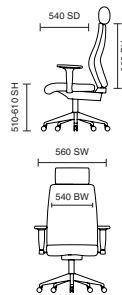

Dimensions