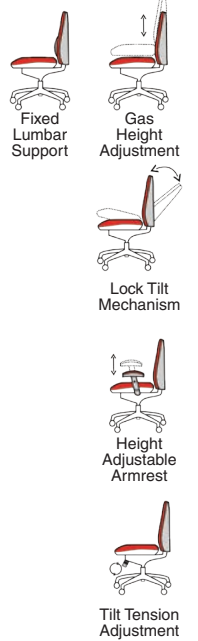

Adjustments

Options	RRP
Headrest	+£39
5 Star Chrome Base	+£49
Set of Glides	+£18

Dimensions

Stock Option RRP £290