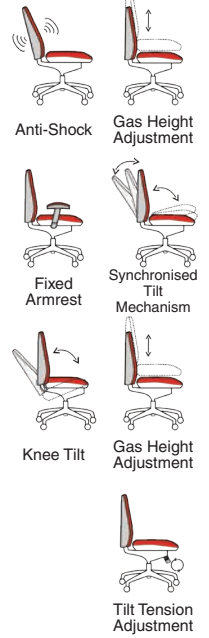

Adjustments

Options	RRP
Set of Glides	+£18

Stock Option RRP £437

Stock Option RRP £416