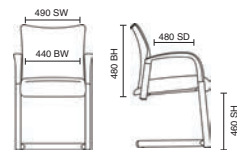

115kg
WEIGHT RATING

2
YEARS
GUARANTEE