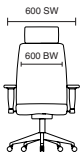

Dimensions