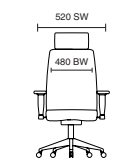

Dimensions