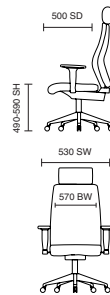

Dimensions