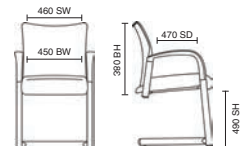

Brunswick

with Arms Chrome Frame

- Curved soft mesh back
- Generously sized
- Stackable up to 4 high
- Lightweight chrome frame

Stock Option RRP £146

Bespoke Seat Upholstery:

Band 1	£208	Band 4	£224
Band 2	£211	Band 5	£228
Band 3	£216	Band 6	£233

Brunswick

with Arms Black Frame

- Robust steel frame
- Stackable up to 4 high
- Breathable mesh back
- Double curvature deep seat

Stock Option RRP £138

Bespoke Seat Upholstery:

Band 1	£192	Band 4	£209
Band 2	£197	Band 5	£213
Band 3	£202	Band 6	£218

Brunswick

with Chrome Frame

- Curved soft mesh back
- Generously sized
- Stackable up to 4 high
- Lightweight chrome frame

Stock Option RRP £137

Bespoke Seat Upholstery:

Band 1	£200	Band 4	£216
Band 2	£204	Band 5	£220
Band 3	£209	Band 6	£226

Brunswick

with Black Frame

- Robust steel frame
- Stackable up to 4 high
- Breathable mesh back
- Double curvature deep seat

Stock Option RRP £129

Bespoke Seat Upholstery:

Band 1	£185	Band 4	£202
Band 2	£189	Band 5	£206
Band 3	£194	Band 6	£211