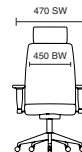

Dimensions