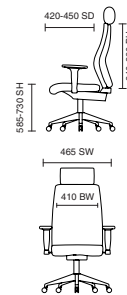

Malaga Draughtsman

- Cushioned polyurethane seat and back
- Fully ergonomic with a tilting back mechanism
- Extra tall high rise version with foot ring included
- Wipe clean surfaces throughout

Malaga

110kg
WEIGHT
RATING

GUARANTEE
2
YEARS

8
Hour Usage

Adjustments

Dimensions

Options	RRP
5 Star Chrome Base	+£49
Set of Glides	+£18

Draughtsman RRP £293

Stock Option RRP £256