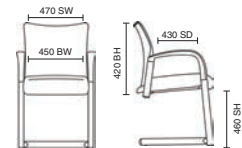

115kg
WEIGHT RATING

2
YEARS
GUARANTEE