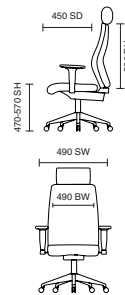

Dimensions