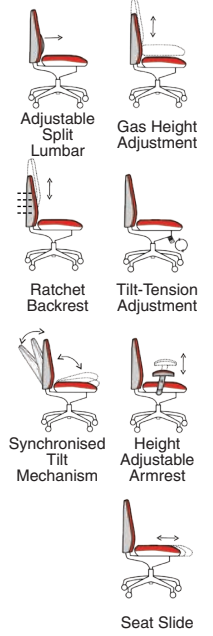

Adjustments

Dimensions

Stock Option RRP £749

Stock Option RRP £739