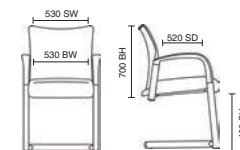

115kg
WEIGHT
RATING

2
GUARANTEE
YEARS