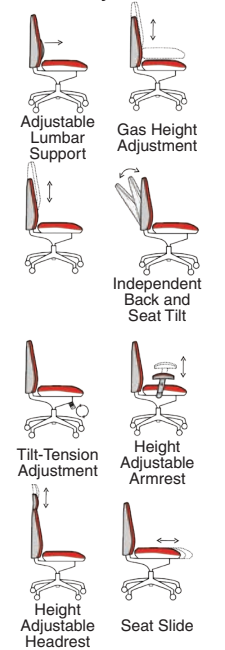

KCUP0433
Onyx Bespoke Bergamot Cherry with Headrest

Adjustments

Options	RRP
Set of Glides	+£18

Dimensions