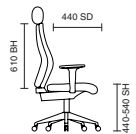

Dimensions

EX000137
Blitz Black Bonded Leather

Stock Option RRP £163

Stock Option RRP £153