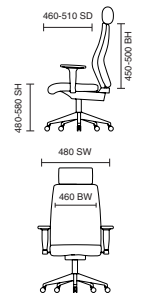

KCUP0117
Chiro Medium Back Bespoke Senna Yellow with optional Height Adjustable Arms

Dimensions