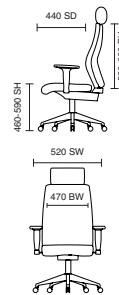

Dimensions