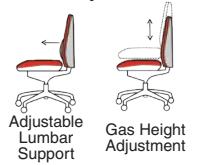

Adjustments

Options	RRP
Headrest	+£40