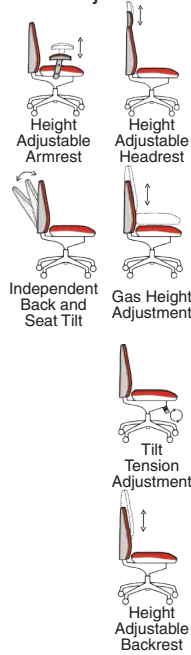

Adjustments

Options	RRP
Set of Glides	+£18

Dimensions

Sierra

- Contoured seat and back with seat slide
- Ratchet backrest height adjustment
- Height adjustable arms
- Tension adjustable tilt