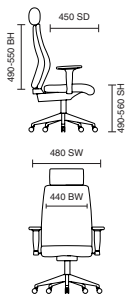

Dimensions

OP000037
Eclipse 3 Wine Fabric

Stock Option RRP £250