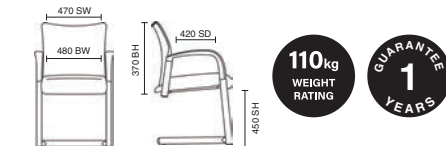

Full Upholstery See page 204 for full details

Band 1 £208	Band 4 £246
Band 2 £220	Band 5 £255
Band 3 £231	Band 6 £268

Seat Upholstery See page 204 for full details

Band 1 £180	Band 4 £203
Band 2 £189	Band 5 £210
Band 3 £196	Band 6 £215

Back Upholstery See page 204 for full details

Band 1 £180	Band 4 £203
Band 2 £189	Band 5 £210
Band 3 £196	Band 6 £215