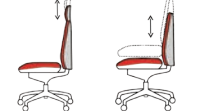

### Adjustments

Adjustable Lumbar Support

Anti-Shock

Height Adjustable Headrest

Height Adjustable Armrest

KCUP0539  
Sanderson Bespoke Seat Stevia Blue

EX000064  
Sanderson Black Airmesh Seat with Mesh Back