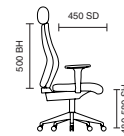

Dimensions

EX000135
Iris Black Fabric

Vortex

- Vibrant designer backrest
- Soft padded seat with stitch detail
- Designer nylon arms built into the frame
- Tilting movement with tension control

125kg
WEIGHT RATING

GUARANTEE
2 YEARS

8
Hour Usage