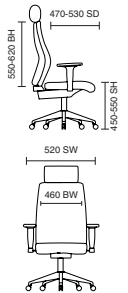

Dimensions

OP000177
Sierra Blue Fabric