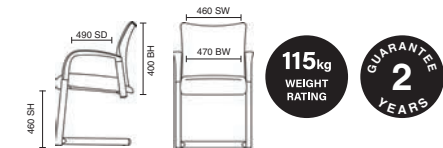

# Madrid

- Beechwood frame
- Stackable up to 4 high
- Waterfall comfort seat

BR000087  
Madrid Blue

Stock Option RRP £149

Black  
Fabric

Blue  
Fabric