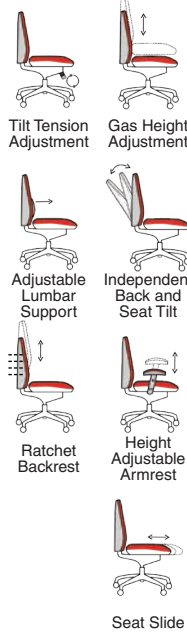

Adjustments

Options	RRP
Folding Height Adjustable Arms	+£54
5 Star Chrome Base	+£49
Set of Glides	+£18

Dimensions

Portland II

125kg WEIGHT RATING

2 YEARS GUARANTEE

8 Hour Usage

WATCHING Page 174 VISITOR

- Soft airmesh fabric upholstery
- Height adjustable lumbar support
- Reclining mechanism - lockable in any position