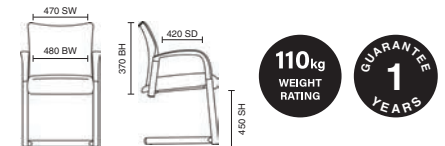

# ISO Beech

- Stackable up to 12 high
- Curved wooden backrest
- Lightweight robust frame
- Minimum order of 4

BR000066  
ISO Chrome Frame & Beech Wood

Stock Option RRP £87

Options	RRP
Linking clip (Page 185)	+£5
Writing tablet (Page 185)	+£47
Arms Set (Page 185)	+£36