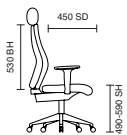

Dimensions