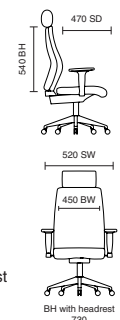

KC0227
Xenon White Shell Blue Fabric with optional headrest

Dimensions