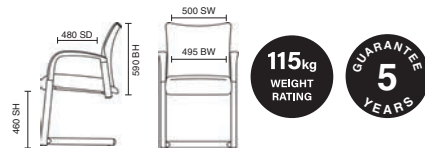

Advocate

- Stylish panelled bonded leather
- Chrome cantilever with safety stops

Stock Option RRP £362

Black
Leather

Mien Black Leather

- Luxurious & contemporary design
- Stylish cantilever frame
- Outstanding upholstery & stitch detail

Stock Option RRP £350

Black
Leather

Mien Black & Mink

Stock Option RRP £350

Black &
Mink

Galloway Leather

- Matching padded armrests

Stock Option RRP £348

Black
Leather