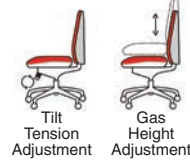

Palma

125kg
WEIGHT
RATING

GUARANTEE
2
YEARS

8
Hour Usage

- Height adjustable lumbar support
- Adjustable arms as standard
- Soft mesh seat
- Gas lift with single lever tilt and lock mechanism

Adjustments

OP000104
Palma Black Mesh Back Black