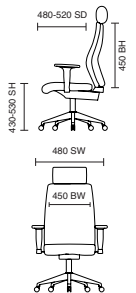

Stock Option RRP £235

Upholstery See page 204 for full details

Band 1	£275	Band 4	£316
Band 2	£299	Band 5	£322
Band 3	£306	Band 6	£328

Stock Option RRP £189

Upholstery See page 204 for full details

Band 1	£228	Band 4	£258
Band 2	£241	Band 5	£264
Band 3	£248	Band 6	£272