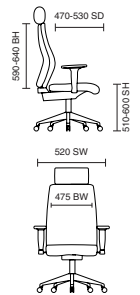

Dimensions

KCUP0504
Regent Bespoke Seat Tansy Purple

Stock Option RRP £499

Upholstery See page 204 for full details

Band 1	£613	Band 4	£651
Band 2	£637	Band 5	£657
Band 3	£643	Band 6	£663