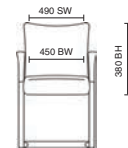

115kg
WEIGHT
RATING

GUARANTEE
2
YEARS