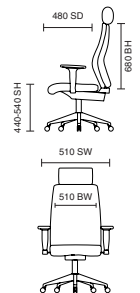

Dimensions