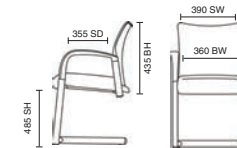

Stock Option **RRP £65**

115kg
WEIGHT
RATING

1
YEARS
GUARANTEE