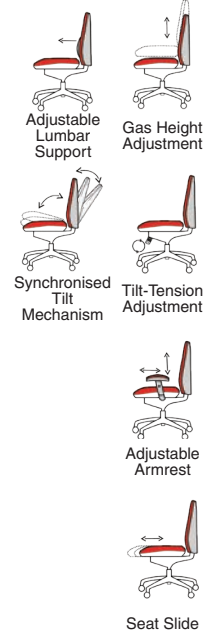

Adjustments

Options	RRP
Headrest	+£40

Dimensions

Full Mesh RRP £369 Fabric & Mesh RRP £379

Upholstery See page 204 for full details

Band 1 £471 Band 4 £535

Band 2 £509 Band 5 £543

Band 3 £520 Band 6 £555