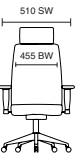

Dimensions

OP000180
Vortex Black Fabric

Stock Option RRP £266

Stock Option RRP £240