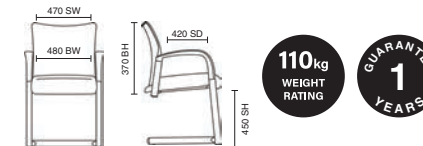

Madrid Bespoke

ISO Beech

- Stackable up to 12 high
- Curved wooden backrest
- Lightweight robust frame
- Minimum order of 4

Stock Option RRP £87

Options	RRP
Linking clip (Page 185)	+£5
Writing tablet (Page 185)	+£47
Arms Set (Page 185)	+£36

ISO Mesh & Chrome Frame

- Polished chrome robust frame
- Stackable up to 12 high
- Padded seat and ventilated mesh back for comfort
- Minimum order of 4, priced individually

Stock Option RRP £84

Options	RRP
Linking clip (Page 185)	+£5
Writing tablet (Page 185)	+£47
Arms Set (Page 185)	+£36

ISO Mesh Bespoke & Chrome Frame

Seat Upholstery See page 204 for full details

Band 1 £111	Band 4 £131
Band 2 £119	Band 5 £135
Band 3 £124	Band 6 £139

Options	RRP
Linking clip (Page 185)	+£5
Writing tablet (Page 185)	+£47
Arms Set (Page 185)	+£36

Full Upholstery See page 204 for full details

Band 1 £208	Band 4 £246
Band 2 £220	Band 5 £255
Band 3 £231	Band 6 £268

Seat Upholstery See page 204 for full details

Band 1 £180	Band 4 £203
Band 2 £189	Band 5 £210
Band 3 £196	Band 6 £215

Back Upholstery See page 204 for full details

Band 1 £180	Band 4 £203
Band 2 £189	Band 5 £210
Band 3 £196	Band 6 £215