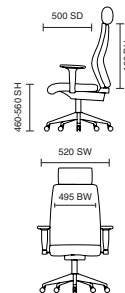

Dimensions