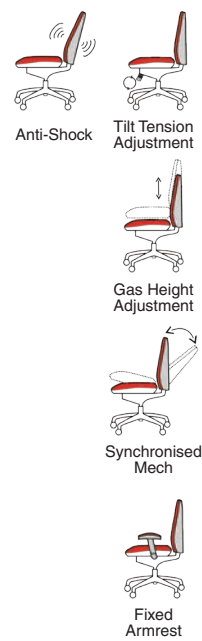

Adjustments

Options	RRP
Set of Glides	+£18

Dimensions

Stock Option RRP £457