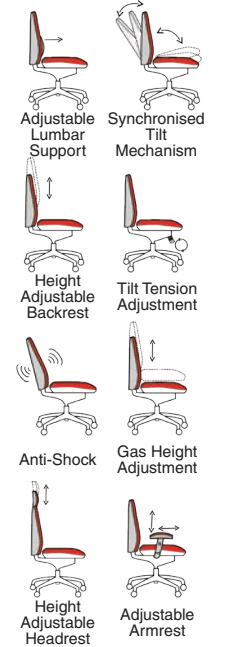

Adjustments

Options	RRP
Headrest	+£70
Set of Glides	+£18

Dimensions