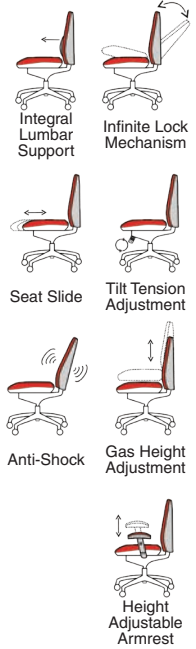

Adjustments