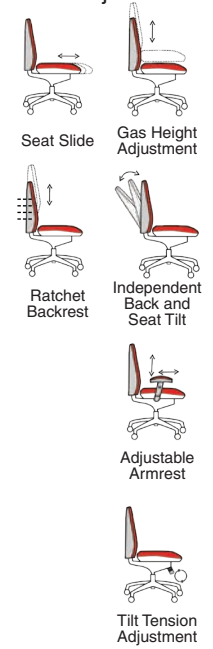

Adjustments

Options	RRP
5 Star Chrome Base	+£49
Set of Glides	+£18