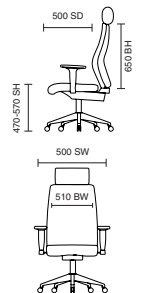

Dimensions