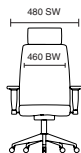

Dimensions