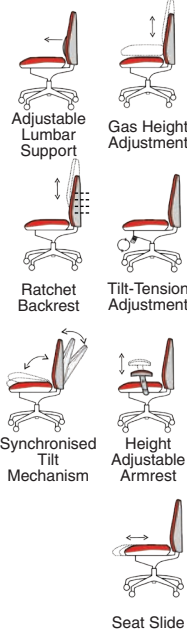

Adjustments

Options	RRP
Headrest	+£40

Dimensions

Full Mesh RRP £659 Fabric & Mesh RRP £669

ErgoTwist **NEW!**

135kg WEIGHT RATING

GUARANTEE 5 YEARS

CHROMOPHORE SEATING TECHNOLOGY

24 Hour Usage

- Revolutionary adaptive backrest pivot system
- Padded adjustable lumbar support
- Padded adjustable armrests
- Ergonomic seat adjustment controls
- Synchronised reclining mechanism