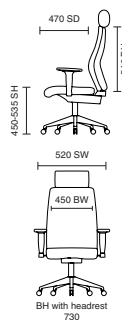

Dimensions