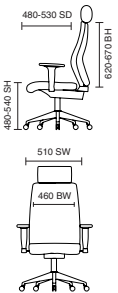

Dimensions