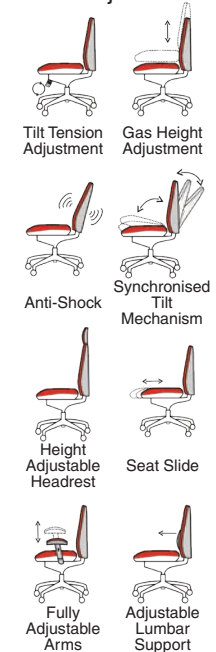

Stealth Full Mesh

135kg WEIGHT RATING

GUARANTEE 5 YEARS

CHIROPRACTOR APPROVED SEATING DYNAMICS

24 Hour Usage

- Suitable for heavy duty contract use
- Synchro-tilt multi-lock mechanism with weight tensioner
- Conforms to BIFMA/ANSI standards
- Extra large dimensions
- Ergonomic seat slide and optional headrest

Stealth Airmesh Seat

135kg WEIGHT RATING

GUARANTEE 5 YEARS

CHIROPRACTOR APPROVED SEATING DYNAMICS

24 Hour Usage

Adjustments

PO000021
Stealth II Mesh Seat & Mesh Back