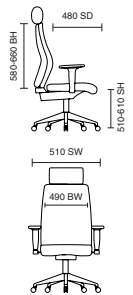

Dimensions