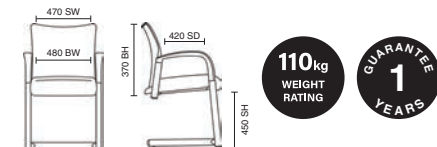

Full Upholstery See page 204 for full details

Band 1	£125	Band 4	£156
Band 2	£134	Band 5	£164
Band 3	£143	Band 6	£173

Options	RRP
Linking clip (Page 185)	+£5
Writing tablet (Page 185)	+£47
Arms Set (Page 185)	+£36