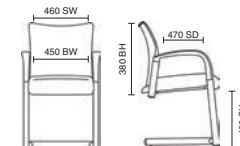

Brunswick

with Arms Chrome Frame

- Curved soft mesh back
- Generously sized
- Stackable up to 4 high
- Lightweight chrome frame

Stock Option RRP £146

Bespoke Seat Upholstery:

Band 1	£208	Band 4	£224
Band 2	£211	Band 5	£228
Band 3	£216	Band 6	£233

Brunswick

with Arms Black Frame

- Robust steel frame
- Stackable up to 4 high
- Breathable mesh back
- Double curvature deep seat

Stock Option RRP £138

Bespoke Seat Upholstery:

Band 1	£192	Band 4	£209
Band 2	£197	Band 5	£213
Band 3	£202	Band 6	£218

Brunswick

with Chrome Frame

- Curved soft mesh back
- Generously sized
- Stackable up to 4 high
- Lightweight chrome frame

Stock Option RRP £137

Bespoke Seat Upholstery:

Band 1	£200	Band 4	£216
Band 2	£204	Band 5	£220
Band 3	£209	Band 6	£226

Brunswick

with Black Frame

- Robust steel frame
- Stackable up to 4 high
- Breathable mesh back
- Double curvature deep seat

Stock Option RRP £129

Bespoke Seat Upholstery:

Band 1	£185	Band 4	£202
Band 2	£189	Band 5	£206
Band 3	£194	Band 6	£211