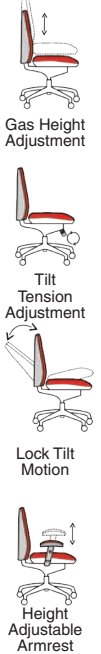

Adjustments

Options	RRP
Set of Glides	+£18