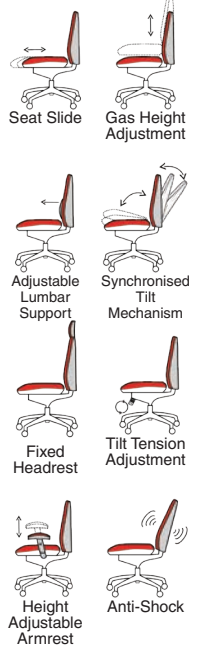

Adjustments

Options	RRP
Headrest	+£14
Set of Glides	+£18