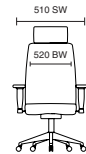

Dimensions