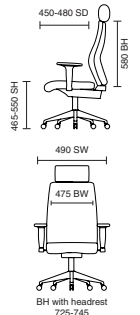

Dimensions

KC0299
Ergo Twist Black Mesh Seat Mesh Back with Headrest

Stock Option RRP £369

Full Mesh