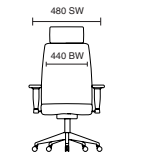

Dimensions

OP000158
Eclipse Plus 1 Black Fabric