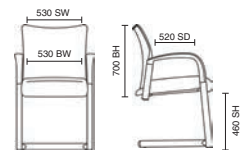

115kg
WEIGHT
RATING

2
GUARANTEE
YEARS