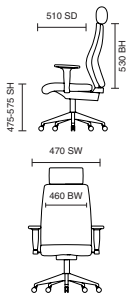

Dimensions