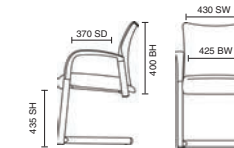

Stock Option **RRP £45**