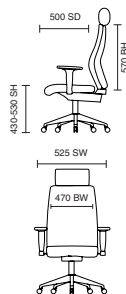

Dimensions