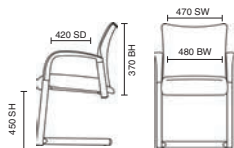

110kg
WEIGHT
RATING

1
YEARS
GUARANTEE