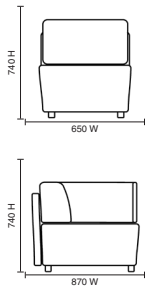

Chair Upholstery

- Band 1 £1004
- Band 2 £1032
- Band 3 £1048

Corner Upholstery

- Band 1 £1320
- Band 2 £1368
- Band 3 £1400

Feet Options

Power Module RRP +£290