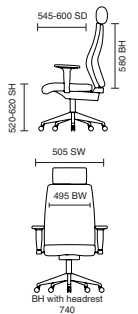

Stock Option RRP £398