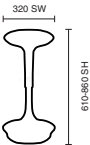

Dimensions