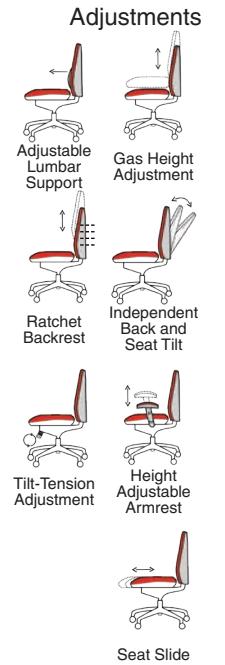

Dimensions

Stock Option RRP £713

Stock Option RRP £676

Upholstery See page 204 for full details

- **Band 1** £856   **Band 4** £941
- **Band 2** £892   **Band 5** £956
- **Band 3** £913   **Band 6** £977