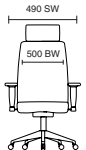

Dimensions

EX000137
Blitz Black Bonded Leather

Stock Option RRP £163

Stock Option RRP £153