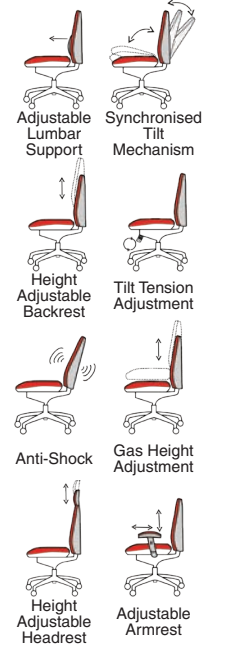

Adjustments