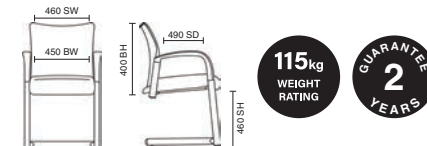

Academy

Fabric Back with Arms

- Polished chrome frame
- Double curvature seat and back
- Heavy duty frame
- Stackable up to 6 high

Stock Option RRP £237

Black Fabric

Academy

Bespoke with Arms

Full Upholstery See page 204 for full details

Band 1 £348	Band 4 £396
Band 2 £360	Band 5 £408
Band 3 £375	Band 6 £424

Seat Upholstery See page 204 for full details

Band 1 £284	Band 4 £301
Band 2 £288	Band 5 £305
Band 3 £293	Band 6 £310

Back Upholstery See page 204 for full details

Band 1 £309	Band 4 £344
Band 2 £320	Band 5 £353
Band 3 £331	Band 6 £363

Academy

Fabric

- Extra generous dimensions
- Double curvature seat and back
- Heavy duty frame
- Stackable up to 6 high

Stock Option RRP £230

Black Fabric

Academy

Bespoke

Full Upholstery See page 204 for full details

Band 1 £357	Band 4 £417
Band 2 £379	Band 5 £429
Band 3 £395	Band 6 £447

Seat Upholstery See page 204 for full details

Band 1 £292	Band 4 £315
Band 2 £302	Band 5 £319
Band 3 £307	Band 6 £325

Back Upholstery See page 204 for full details

Band 1 £318	Band 4 £362
Band 2 £336	Band 5 £370
Band 3 £347	Band 6 £382