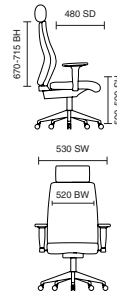

Dimensions