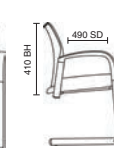

115kg
WEIGHT
RATING

GUARANTEE
2
YEARS