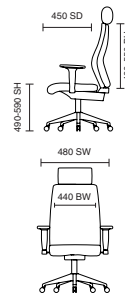

Dimensions

KC0300
Eclipse Plus 2 Deluxe Mesh with Black Seat

Eclipse Plus 2 Mesh

120kg
WEIGHT RATING

2
GUARANTEE
YEARS

8
Hour Usage

- Two levers for height and backrest release
- Back height adjustable
- Built to EN1335 standard
- Optional armrests available

NEW!