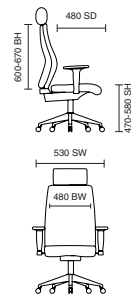

Dimensions

OP000038
Eclipse XL Blue Fabric

Eclipse Plus 3

NEW!

120kg
WEIGHT RATING

GUARANTEE
2 YEARS

8
Hour Usage

- Dished comfort seat
- Independent seat and back angle adjustments
- Built to EN1335 standard
- Optional armrests available