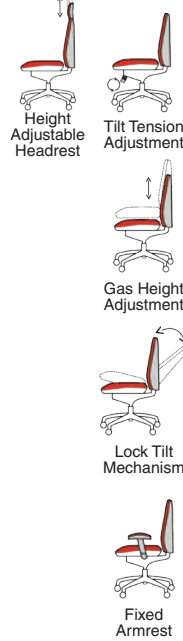

Adjustments

Options	RRP
Set of Glides	+£18

Dimensions

Stock Option RRP £510

Mien

- Synchronised tilting mechanism, lockable in multiple positions
- Anti-shock reclining with weight tension adjustment
- Polished aluminium armrests and wheelbase