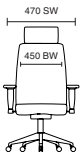

Dimensions