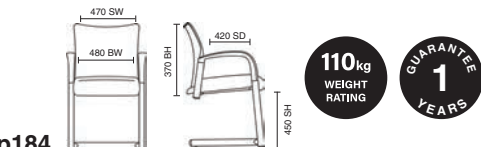

# ISO Bespoke Fabric & Black Frame

KCUP0311  
ISO Black Frame & Bespoke Fabric Maringa Teal

Stock Option RRP £65

Options	RRP
Linking clip (Page 185)	+£5
Writing tablet (Page 185)	+£47
Arms Set (Page 185)	+£36