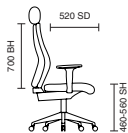

Dimensions

EX000050
Moore Black Leather

Stock Option RRP £347

Stock Option RRP £295