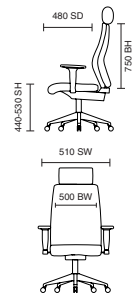

Dimensions