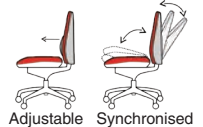

Adjustable Lumbar Support

Adjustments