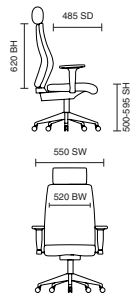

Dimensions

EX000212
Winsor Medium Back Leather