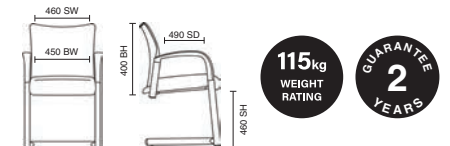

Academy

Fabric Back with Arms

- Polished chrome frame
- Double curvature seat and back
- Heavy duty frame
- Stackable up to 6 high

Stock Option RRP £237

Black Fabric

Academy

Bespoke with Arms

Full Upholstery See page 204 for full details

Band 1 £348	Band 4 £396
Band 2 £360	Band 5 £408
Band 3 £375	Band 6 £424

Seat Upholstery See page 204 for full details

Band 1 £284	Band 4 £301
Band 2 £288	Band 5 £305
Band 3 £293	Band 6 £310

Back Upholstery See page 204 for full details

Band 1 £309	Band 4 £344
Band 2 £320	Band 5 £353
Band 3 £331	Band 6 £363

Academy

Fabric

- Extra generous dimensions
- Double curvature seat and back
- Heavy duty frame
- Stackable up to 6 high

Stock Option RRP £230

Black Fabric

Academy

Bespoke

Full Upholstery See page 204 for full details

Band 1 £357	Band 4 £417
Band 2 £379	Band 5 £429
Band 3 £395	Band 6 £447

Seat Upholstery See page 204 for full details

Band 1 £292	Band 4 £315
Band 2 £302	Band 5 £319
Band 3 £307	Band 6 £325

Back Upholstery See page 204 for full details

Band 1 £318	Band 4 £362
Band 2 £336	Band 5 £370
Band 3 £347	Band 6 £382