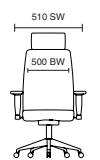

Dimensions

Sanderson II

125kg
WEIGHT RATING

2
GUARANTEE
YEARS

8
Hour Usage

- Breathable mesh backrest upholstery
- Adjustable lumbar support pad
- Height adjustable headrest
- Synchronised tilting mechanism with anti-shock