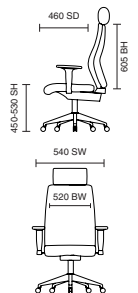

Dimensions