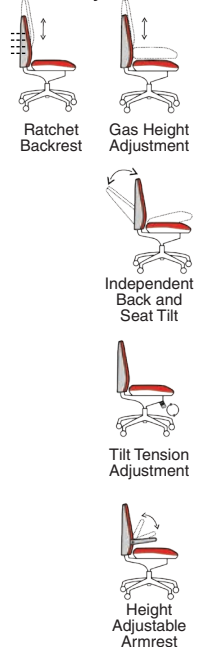

Adjustments

Options	RRP
Seat Slide	+£81
Set of Glides	+£18

Dimensions

Stock Option RRP £323

Stock Option RRP £322