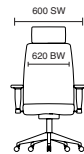

Dimensions