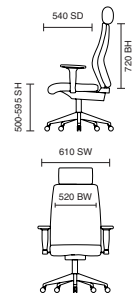

Dimensions

Stock Option RRP £490

Upholstery See page 204 for full details

Band 1	£533	Band 4	£601
Band 2	£568	Band 5	£612
Band 3	£583	Band 6	£627