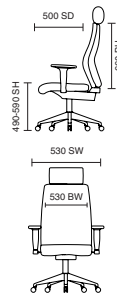

Dimensions