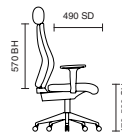

Dimensions

EX000192
Bella Black Bonded Leather