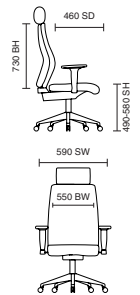

## Dimensions

120kg  
WEIGHT  
RATING

GUARANTEE  
2  
YEARS

8  
Hour Usage