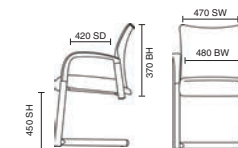

110kg
WEIGHT RATING

GUARANTEE
1
YEARS

ISO ISO Vinyl & Black Frame

- Available in Black or Blue vinyl
- Padded vinyl for additional comfort
- Stackable up to 12 high
- Floor protectors
- Minimum order of 4, priced individually