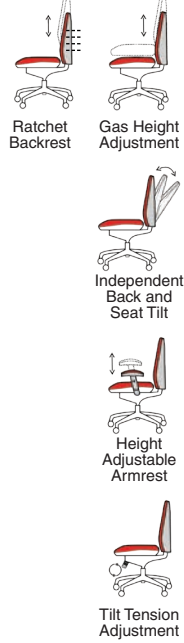

Galaxy

- Contoured backrest provides superior comfort and support
- Height adjustable backrest
- Independent seat and back angle adjustments

125kg
WEIGHT RATING

GUARANTEE
2
YEARS

8
Hour Usage

Adjustments

Options	RRP
Seat Slide	+£77
5 Star Chrome Base	+£49
Set of Glides	+£18

Dimensions