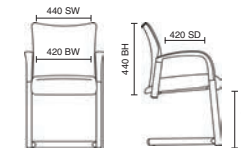

115kg
WEIGHT RATING

2
YEARS
GUARANTEE

Xenon

Fabric

- Nylon fixed armrests
- Sleek, low profile design
- Sprung cantilever frame
- Choice of White or Black shell