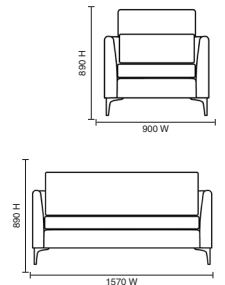

Armchair Upholstery
Band 1 £1400
Band 2 £1436
Band 3 £1456

Swivel Upholstery
Band 1 £1580
Band 2 £1620
Band 3 £1636

Sofa Upholstery
Band 1 £1816
Band 2 £1888
Band 3 £1924

Feet Options

Power Module RRP +£290

Fabric options available on page 204