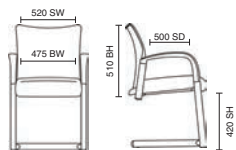

115kg
WEIGHT RATING

2
YEARS
GUARANTEE