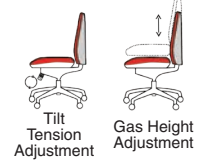

Adjustments

OP000219
Portland Black Mesh Back Blue Fabric