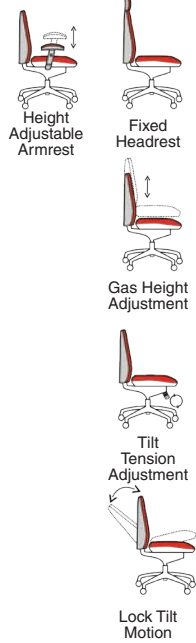

Adjustments

Options	RRP
Set of Glides	+£18

Dimensions

Winsor Medium back

120kg
WEIGHT RATING

GUARANTEE
2
YEARS

8
Hour Usage