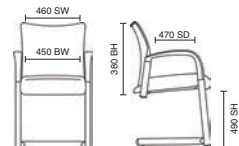

Brunswick

with Arms Chrome Frame

- Curved soft mesh back
- Generously sized
- Stackable up to 4 high
- Lightweight chrome frame

Stock Option RRP £146

Bespoke Seat Upholstery:

Band 1	£208	Band 4	£224
Band 2	£211	Band 5	£228
Band 3	£216	Band 6	£233

Brunswick

with Arms Black Frame

- Robust steel frame
- Stackable up to 4 high
- Breathable mesh back
- Double curvature deep seat

Stock Option RRP £138

Bespoke Seat Upholstery:

Band 1	£192	Band 4	£209
Band 2	£197	Band 5	£213
Band 3	£202	Band 6	£218

Brunswick

with Chrome Frame

- Curved soft mesh back
- Generously sized
- Stackable up to 4 high
- Lightweight chrome frame

Stock Option RRP £137

Bespoke Seat Upholstery:

Band 1	£200	Band 4	£216
Band 2	£204	Band 5	£220
Band 3	£209	Band 6	£226

Brunswick

with Black Frame

- Robust steel frame
- Stackable up to 4 high
- Breathable mesh back
- Double curvature deep seat

Stock Option RRP £129

Bespoke Seat Upholstery:

Band 1	£185	Band 4	£202
Band 2	£189	Band 5	£206
Band 3	£194	Band 6	£211