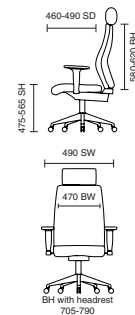

Dimensions