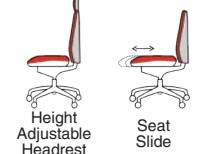

PO000013  
Chiro Plus Ultimate Black Leather

Twist grip double-sided lumbar adjustment

Deep recline tilt back function with height adjustment and 2D headrest adjustment

## Adjustments

Anti-Shock Gas Height Adjustment

Adjustable Lumbar Support Height Adjustable Backrest

Height Adjustable Armrest Tilt Tension Adjustment

Height Adjustable Headrest Seat Slide

Synchronised Tilt Mechanism

# Chiro Plus

- Contoured seat and backrest cushions provide optimal comfort
- Synchronised tilting mechanism is lockable in any reclined position
- Fully adjustable, height & lateral armrest movement

PO000002  
Chiro Plus Black Fabric with optional headrest