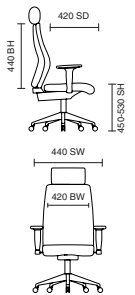

Dimensions