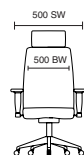

Dimensions