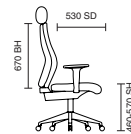

Dimensions