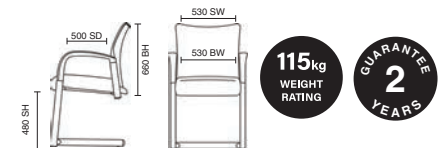

Advocate

- Stylish panelled bonded leather
- Chrome cantilever with safety stops

Stock Option RRP £362

Black
Leather

Mien Black Leather

- Luxurious & contemporary design
- Stylish cantilever frame
- Outstanding upholstery & stitch detail

Stock Option RRP £350

Black
Leather

Mien Black & Mink

Stock Option RRP £350

Black &
Mink

Galloway Leather

- Matching padded armrests

Stock Option RRP £348

Black
Leather