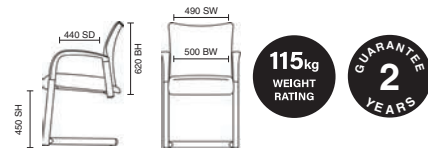

# Madrid with Arms

- Beechwood frame
- Stackable up to 4 high
- Waterfall comfort seat

BR000084  
Madrid Black with Arms

Stock Option RRP £149

Black  
Fabric

Blue  
Fabric