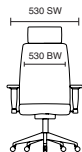

Dimensions

EX000050
Moore Black Leather

Stock Option RRP £347

Stock Option RRP £295