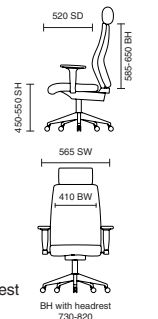

KC0166
Zure Black Leather with optional headrest

Dimensions

Stock Option RRP £697

Upholstery See page 204 for full details

Band 1	£759	Band 4	£824
Band 2	£796	Band 5	£833
Band 3	£808	Band 6	£847

Stock Option RRP £697