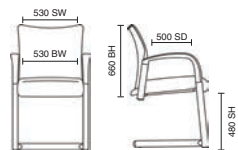

115kg
WEIGHT
RATING

2
GUARANTEE
YEARS