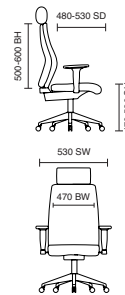

Dimensions