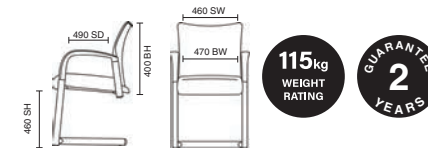

# Madrid with Arms

- Beechwood frame
- Stackable up to 4 high
- Waterfall comfort seat

BR000084  
Madrid Black with Arms

Stock Option RRP £149

Black  
Fabric

Blue  
Fabric