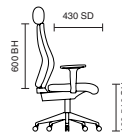

# Savoy Medium Back

110kg WEIGHT RATING  
 GUARANTEE 2 YEARS  
 8 Hour Usage  
 WATCHING Page 170 VISITOR