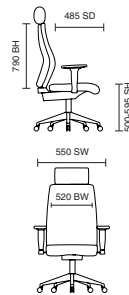

Dimensions

Winsor Medium back

120kg
WEIGHT RATING

GUARANTEE
2
YEARS

8
Hour Usage