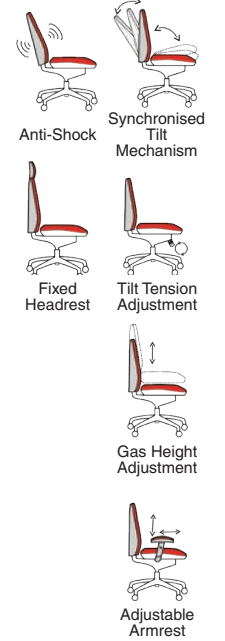

Adjustments

Dimensions

Stock Option RRP £412

Upholstery See page 204 for full details

Band 1	£445	Band 4	£485
Band 2	£471	Band 5	£489
Band 3	£476	Band 6	£496