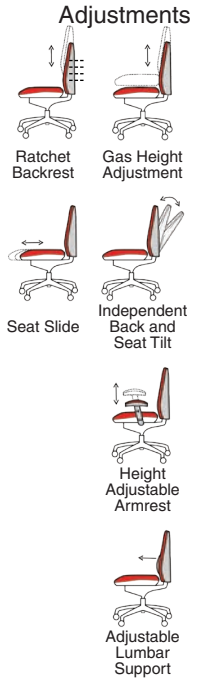

Dimensions

Stock Option RRP £328

Upholstery See page 204 for full details

Band 1	£375	Band 4	£431
Band 2	£402	Band 5	£440
Band 3	£415	Band 6	£453