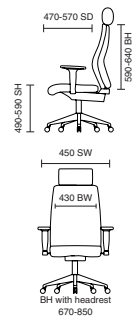

Dimensions

Stock Option

Upholstery:
Band 1
Band 2
Band 3

Band 4
Band 5
Band 6