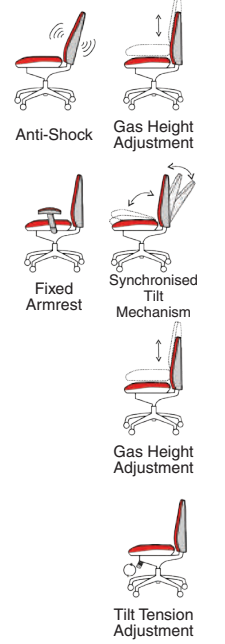

Adjustments

Options

Set of Glides

Stock Option RRP £437

Black
Leather

Stock Option RRP £437

Black
Leather