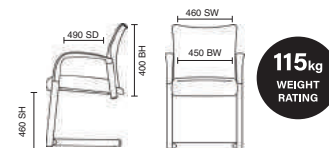

Academy

Bespoke

Academy

With Arms

Academy

With Arms Bespoke

Havanna

- Extra generous dimensions
- Polished chrome frame
- Double curvature seat and back
- Stackable up to six high

- Strong sprung chrome frame
- Soft touch roll-around armrests
- Leather upholstery
- Curved seat and back comfort

Bespoke Seat Upholstery:
Band 1   Band 4
Band 2   Band 5
Band 3   Band 6

Stock Option

Bespoke Seat Upholstery:
Band 1   Band 4
Band 2   Band 5
Band 3   Band 6

Stock Option