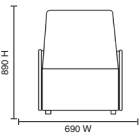

Pella

- Double stitched seams for extra strength
- Hardwood frames from sustainable eco' source
- Fitted with acrylic glides as standard
- Plastic glides as standard

PORSSBLA & PELCWBLA
Pella Armchair & Pella Footstool in Ultima Black Faux Leather

PORSSCRE
Pella Footstool in Ultima Cream Faux Leather