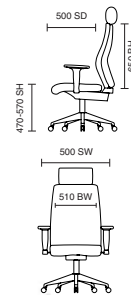

Dimensions