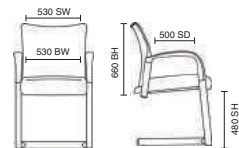

115kg
WEIGHT RATING

Galloway

Fabric

- Upholstered panels for comfort
- Black or blue fabric available
- Matching padded armrests