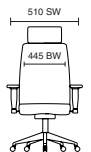

Dimensions