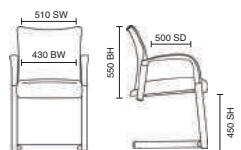

115kg
WEIGHT RATING