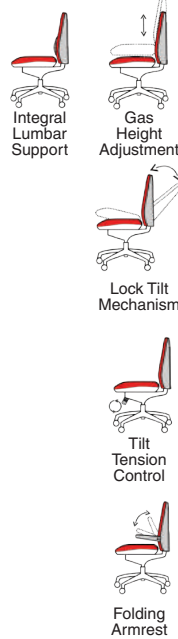

Adjustments

Options

- 5 Star Chrome Base
- Set of Glides

Dimensions

Camden Black Mesh

- Single lever mechanism for auto gas lift
- Fixed nylon arms
- Supportive airmesh weave seat and mesh back

110kg
WEIGHT RATING

GUARANTEE
3 YEARS

8
Hour Usage