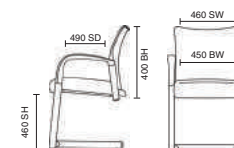

# Academy

Fabric

- Extra generous dimensions
- Double curvature seat and back
- Heavy duty frame
- Stackable up to six high

BR000004  
Academy Black Fabric

Stock Option

**115kg**  
WEIGHT RATING