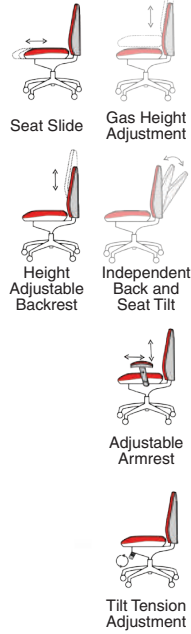

Adjustments

Options

- 5 Star Chrome Base
- Set of Glides

Dimensions

Stock Option

Fuller

- Breathable full mesh upholstery
- Fold away height adjustable arms
- Reclining function with weight tension adjustment