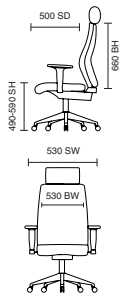

Dimensions