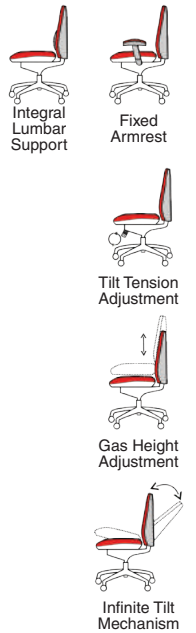

Adjustments

Options

- Set of Glides

Dimensions

Stock Option

Stock Option