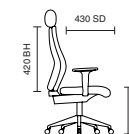

Dimensions

EX000069
Savoy Black Bonded Leather Medium Back