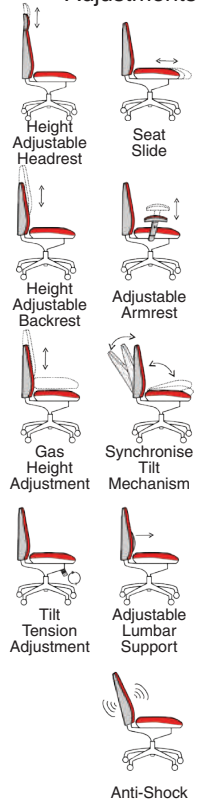

Adjustments

Dimensions

Stock Option

Upholstery:
Band 1
Band 2
Band 3

Band 4
Band 5
Band 6