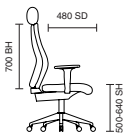

Dimensions