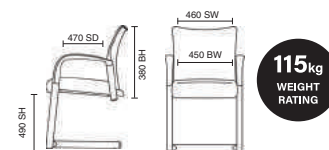

# Brunswick

With Arms Black Frame

- Robust steel frame
- Easy to stack
- Breathable mesh back
- Double curvature deep seat

BR000024  
Brunswick Black Frame & Black Fabric with Arms

Stock Option

Mesh with  
Airmesh