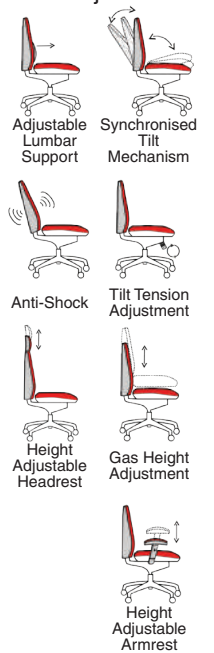

Adjustments