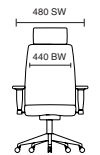

Dimensions