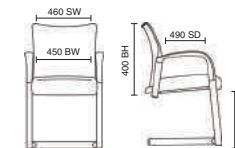

115kg
WEIGHT RATING