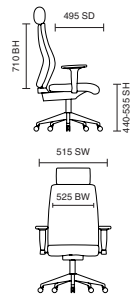

Dimensions