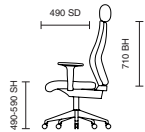

Dimensions