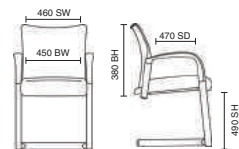

Band 4  
Band 5  
Band 6

Stock Option

Mesh with  
Airmesh

**Bespoke Seat Upholstery:**  
Band 1  
Band 2  
Band 3

Band 4  
Band 5  
Band 6

Stock Option

Mesh with  
Airmesh

**115kg**  
WEIGHT  
RATING