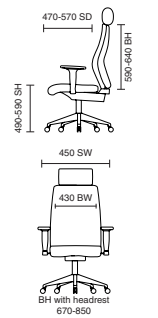

Dimensions