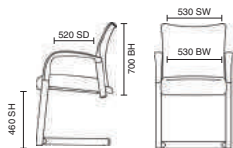

Moore

Deluxe

- Extra deep arm pads
- Padded chrome armrests

Stock Option

115kg
WEIGHT
RATING

Moore

Leather

- Bonded black leather
- Matching padded arms
- Comfortable deep cushioning

Stock Option

115kg
WEIGHT
RATING

Moore

Fabric

- Choice of blue or black fabric
- Attractive ruched upholstery
- Matching padded arms

Stock Option

115kg
WEIGHT
RATING

Rocky

- Bonded leather
- Chrome base and arms
- Leather padded arms
- Sculptured back

Stock Option

115kg
WEIGHT
RATING