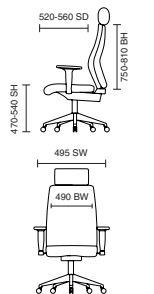

Dimensions