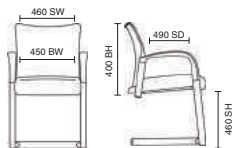

115kg
WEIGHT RATING