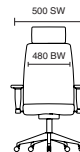

Dimensions