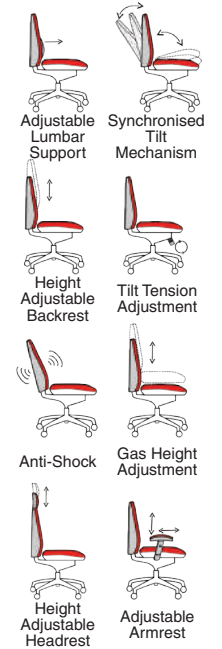

Adjustments

Options

- Headrest
- Set of Glides

Dimensions

Stock Option

Stock Option