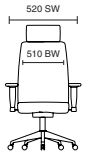

Dimensions