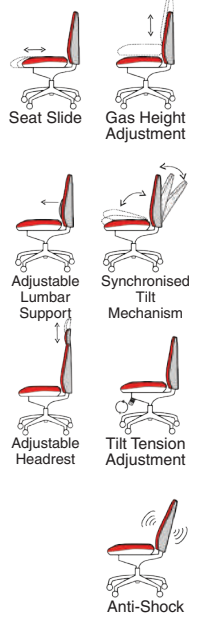

Adjustments

Options

- Headrest
- Set of Glides

Stock Option