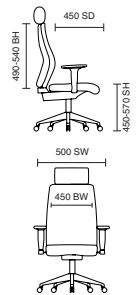

Dimensions