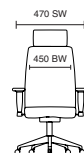

Dimensions

EX000067
Savoy Black Bonded Leather High Back