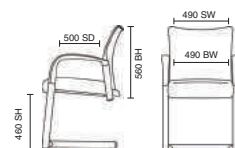

Stock Option