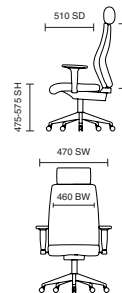

Dimensions