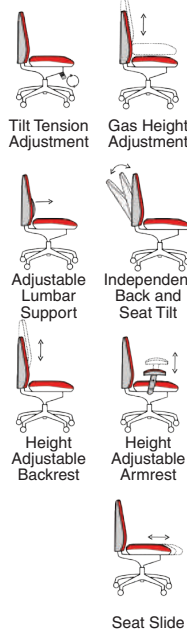

Adjustments

Options

- Flip Back Height
- Adjustable Arms
- 5 Star Chrome Base
- Set of Glides

Dimensions

Portland II

125kg WEIGHT RATING

GUARANTEE 2 YEARS

8 Hour Usage

WATCHING Page 158 VISITOR

- Soft airmesh fabric upholstery
- Height adjustable lumbar support
- Reclining mechanism - lockable in any position