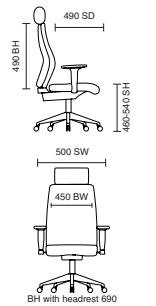

Dimensions