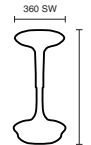

Dimensions

Sitall

- Ergonomic gas height adjustment
- Unique saddle seat design
- High density seat cushion
- Self-balancing weighted base provides stability

135kg
WEIGHT RATING

GUARANTEE
2
YEARS

6
Hour Usage