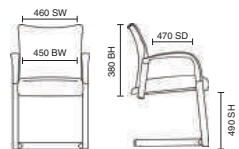

Band 4  
Band 5  
Band 6

Stock Option

Mesh with  
Airmesh

**Bespoke Seat Upholstery:**  
Band 1  
Band 2  
Band 3

Band 4  
Band 5  
Band 6

Stock Option

Mesh with  
Airmesh

**115kg**  
WEIGHT  
RATING