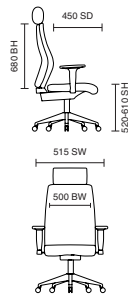

Dimensions