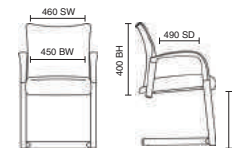

115kg
WEIGHT RATING