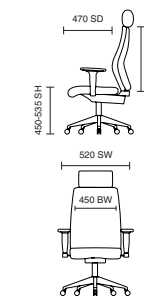

KC0229
Xenon White Shell White Leather With Optional Headrest

Dimensions