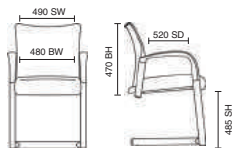

Stock Option