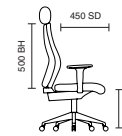

Dimensions

EX000135
Iris Black Fabric

KCUP0297
Iris Bespoke Bergamot Cherry

Vortex

- Vibrant designer backrest
- Soft padded seat with stitch detail
- Designer nylon arms built into the frame
- Tilting movement with tension control

125kg
WEIGHT RATING

GUARANTEE
2 YEARS

8
Hour Usage