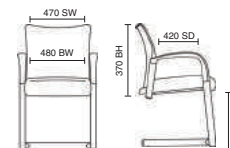

Options

- Linking clip (Page 192)
- Writing tablet (Page 175)
- Arms Set (Page 175)