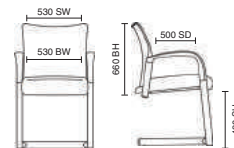

Stock Option