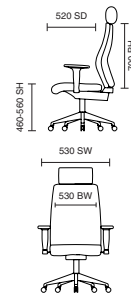

# Penza

110kg  
WEIGHT RATING

GUARANTEE  
2  
YEARS

8  
Hour Usage

- Modern and stylish design
- Comfortable deep cushioning
- Chrome armrests with cushioned arm pads

EX000186  
Penza Cream Leather

EX000187  
Penza Brown Leather