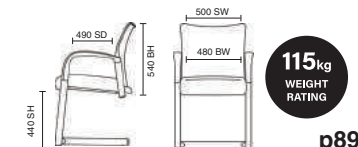

# Relay

Bespoke

KCUP0522  
Relay Black Back Myrrh Green