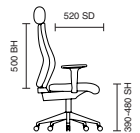

Dimensions