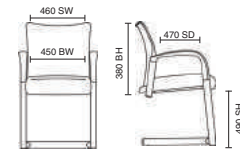

115kg
WEIGHT
RATING