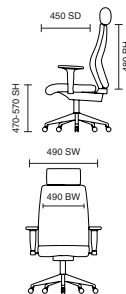

Dimensions

Stock Option

Black
Leather

Stock Option

Black
Leather