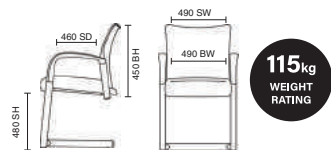

# Brunswick

With Arms Chrome Frame

- Curved soft mesh back
- Generously sized
- Stacks up to four high
- Lightweight chrome frame

BR000025  
Brunswick Chrome Frame & Black Fabric with Arms

Stock Option

Mesh with  
Airmesh