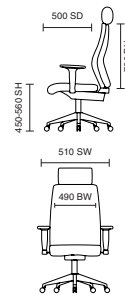

Dimensions