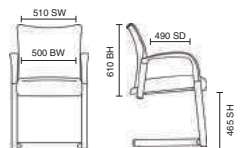

# Portland Bespoke

- Contoured back support
- Cool mesh operation
- Triple curvature seat
- Polished chrome base

EX000136  
Portland Black Mesh

KCUP0466  
Portland Bespoke Seat Myrrh Green

Stock Option

**Bespoke Seat Upholstery:**  
 Band 1 Band 2 Band 3 Band 4 Band 5 Band 6