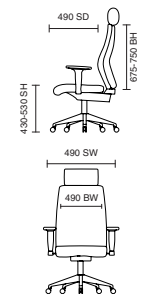

Dimensions