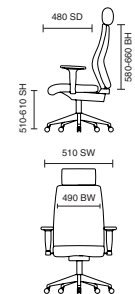

Dimensions