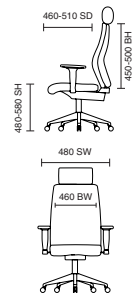

KCUP0117
Chiro Medium Back Bespoke Senna Yellow with Optional Height Adjustable Arms

Dimensions