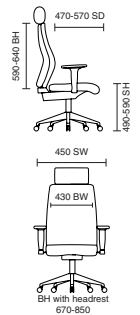

Dimensions