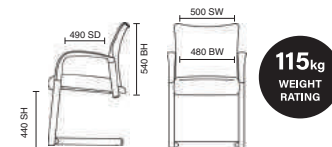

# Relay

Bespoke

KCUP0522  
Relay Black Back Myrrh Green