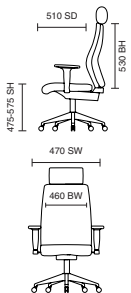

Dimensions

EX000011
Classic In Tan With Arms Medium Back