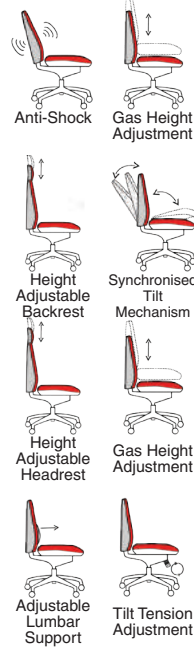

Adjustments

Options

Set of Glides

Dimensions

Jet Black Fabric

125kg
WEIGHT RATING

GUARANTEE
2 YEARS

8
Hour Usage

- Triple lever asynchronous mechanism
- Contoured seat and back
- Tilt tension control
- Built in headrest