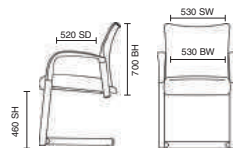

Moore

Deluxe

- Extra deep arm pads
- Padded chrome armrests

Stock Option

115kg
WEIGHT
RATING

Moore

Leather

- Bonded black leather
- Matching padded arms
- Comfortable deep cushioning

Stock Option

115kg
WEIGHT
RATING

Moore

Fabric

- Choice of blue or black fabric
- Attractive ruched upholstery
- Matching padded arms

Stock Option

115kg
WEIGHT
RATING

Rocky

- Bonded leather
- Chrome base and arms
- Leather padded arms
- Sculptured back

Stock Option

115kg
WEIGHT
RATING