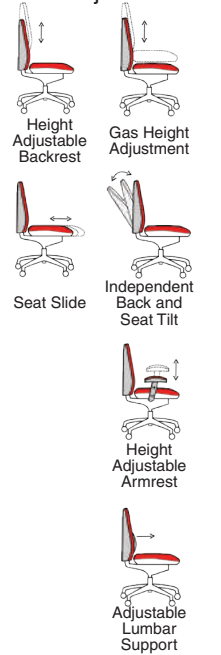

KCUP0103
Chiro High Back Bespoke Maringa Teal Optional Height Adjustable Arms

Adjustments

Dimensions

Stock Option

Upholstery:
Band 1
Band 2
Band 3

Band 4
Band 5
Band 6