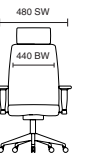

Dimensions