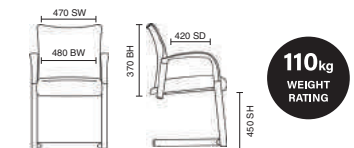

ISO Beech

- Stackable up to 12 high
- Curved wooden backrest
- Lightweight robust frame
- Minimum order of four

ISO Mesh & Chrome Frame

- Polished chrome robust frame
- Stacks up to 12 high
- Padded seat and ventilated mesh back for comfort
- Minimum order of four

ISO Mesh Bespoke & Chrome Frame

- Polished chrome robust frame
- Stacks up to 12 high
- Padded seat and ventilated mesh back for comfort
- Minimum order of four

ISO Mesh & Black Frame

- Polished chrome robust frame
- Stacks up to 12 high
- Padded seat and ventilated mesh back for comfort
- Minimum order of four

Stock Option **RRP £83**

Stock Option **RRP £80**

Bespoke Seat Upholstery:
Band 1
Band 2
Band 3
Band 4
Band 5
Band 6

Stock Option

Options
Linking clip (Page 192)
Writing tablet (Page 175)
Arms Set (Page 175)

Options
Linking clip (Page 192)
Writing tablet (Page 175)
Arms Set (Page 175)

Options
Linking clip (Page 192)
Writing tablet (Page 175)
Arms Set (Page 175)

Options
Linking clip (Page 192)
Writing tablet (Page 175)
Arms Set (Page 175)