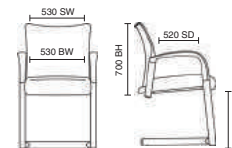

Moore

Deluxe

- Extra deep arm pads
- Padded chrome armrests

Stock Option

115kg
WEIGHT
RATING

Moore

Leather

- Bonded black leather
- Matching padded arms
- Comfortable deep cushioning

Stock Option

115kg
WEIGHT
RATING

Moore

Fabric

- Choice of blue or black fabric
- Attractive ruched upholstery
- Matching padded arms

Stock Option

115kg
WEIGHT
RATING

Rocky

- Bonded leather
- Chrome base and arms
- Leather padded arms
- Sculptured back

Stock Option

115kg
WEIGHT
RATING