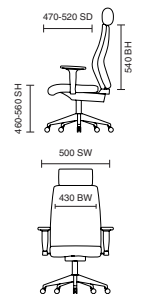

Dimensions

Stock Option

Full
Mesh

Stock Option

Full
Mesh