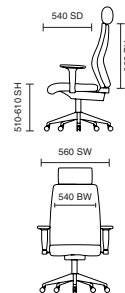

# Portland HD

- Large seat & back make this chair suitable for heavy duty use
- Deeply cushioned seat and backrest provide optimum comfort
- Height adjustable armrests

KCUP0459  
Portland HD Black Mesh Bespoke Stevia Blue