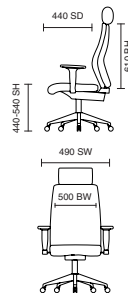

Dimensions

Stock Option

Black
Leather

Stock Option

Black
Leather