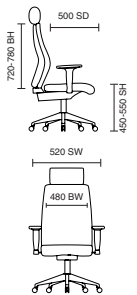

Dimensions

EX000064
Sanderson Black Airmesh Seat with Mesh Back

KCUP0539
Sanderson Bespoke Seat Stevia Blue

Options

- 5 Star Nylon Base
- Set of Glides

Stock Option

Stock Option

Upholstery:
Band 1
Band 2
Band 3

Band 4
Band 5
Band 6