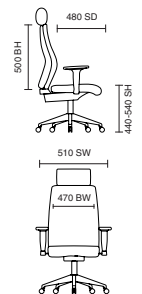

Dimensions

Stock Option

Upholstery:
Band 1
Band 2
Band 3

Band 4
Band 5
Band 6

Stock Option

Upholstery:
Band 1
Band 2
Band 3

Band 4
Band 5
Band 6