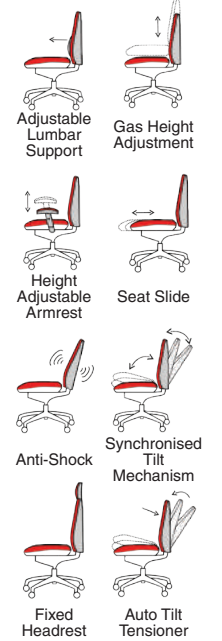

Adjustments

Dimensions

Stock Option

Upholstery:
Band 1
Band 2
Band 3

Band 4
Band 5
Band 6