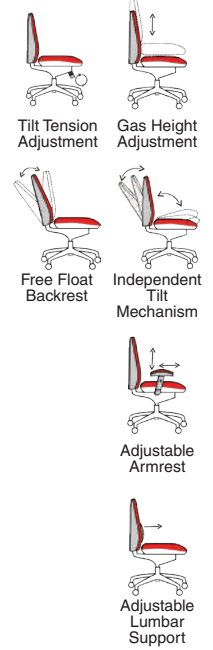

Adjustments

Options

- Flip Back Height
- Adjustable Arms
- 5 Star Chrome Base
- Set of Glides

Dimensions

Stock Option

Upholstery:
Band 1
Band 2
Band 3

Band 4
Band 5
Band 6

Stock Option

Upholstery:
Band 1
Band 2
Band 3

Band 4
Band 5
Band 6