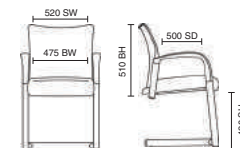

115kg
WEIGHT RATING