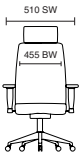

Dimensions

OP000180
Vortex Black Fabric

KCUP0608
Vortex Bespoke Tansy Purple

Stock Option

p40

Black Fabric