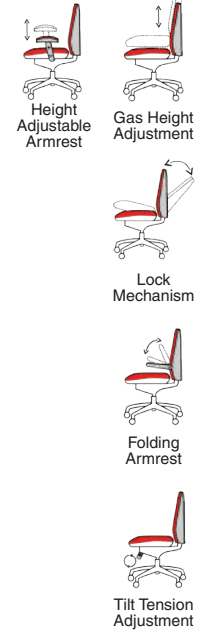

Adjustments

Options

- 5 Star Chrome Base
- Set of Glides

Dimensions

Stock Option