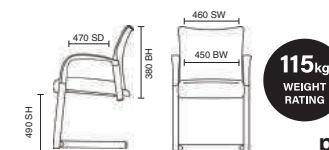

# Brunswick

With Arms Black Frame

- Robust steel frame
- Easy to stack
- Breathable mesh back
- Double curvature deep seat

BR000024  
Brunswick Black Frame & Black Fabric with Arms

Stock Option

Mesh with  
Airmesh