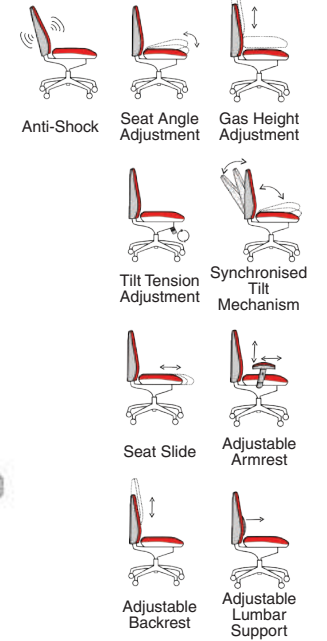

Adjustments

Options

Set of Glides

Dimensions

Stock Option