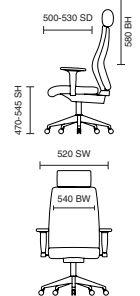

Dimensions

Stock Option

Black Mesh

Stock Option

Black Airmesh