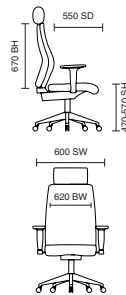

Dimensions