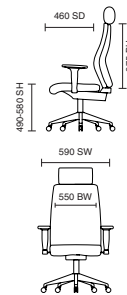

Dimensions