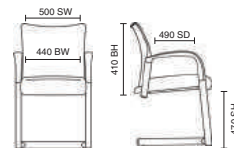

# Metro

- Breathable large curved back
- Large cushioned seat
- Stackable

BR000090  
Metro Black Fabric & Black Mesh Back

Stock Option

**Bespoke Seat Upholstery:**  
Band 1 Band 4  
Band 2 Band 5  
Band 3 Band 6