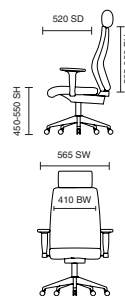

Dimensions