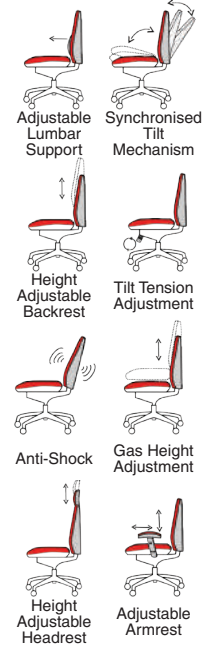

Adjustments

Dimensions

Stock Option

Stock Option