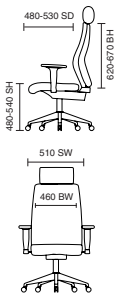

Dimensions