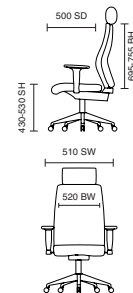

Dimensions