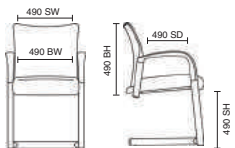

Havanna

Bespoke

Bespoke Full Upholstery:
Band 1 Band 4
Band 2 Band 5
Band 3 Band 6

Bespoke Seat Upholstery:
Band 1 Band 4
Band 2 Band 5
Band 3 Band 6

Bespoke Back Upholstery:
Band 1 Band 4
Band 2 Band 5
Band 3 Band 6

115kg
WEIGHT RATING

Freedom

- Stacks up to 4 High
- Light, durable & easily washable
- Suitable for outdoors

Stock Option

115kg
WEIGHT RATING

Metro

- Breathable large curved back
- Large cushioned seat
- Stackable

Stock Option

Bespoke Seat Upholstery:
Band 1 Band 4
Band 2 Band 5
Band 3 Band 6

115kg
WEIGHT RATING

Echo

- Polished chrome frame
- Stacks up to four high
- Supplied fully assembled

Stock Option

115kg
WEIGHT RATING