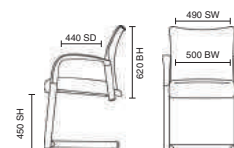

115kg
WEIGHT RATING

Academy

Fabric

- Extra generous dimensions
- Double curvature seat and back
- Heavy duty frame
- Stackable up to six high