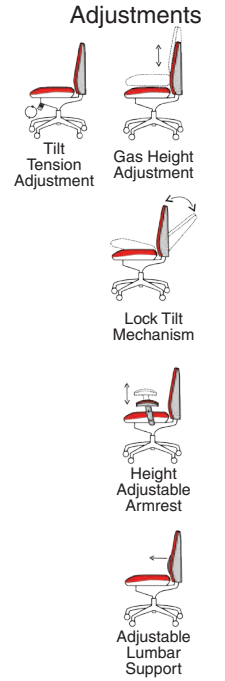

Dimensions

Stock Option

Black Fabric

Upholstery:
Band 1
Band 2
Band 3

Band 4
Band 5
Band 6

Stock Option

Blue Fabric