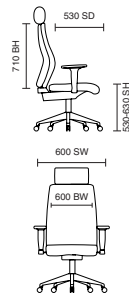

Dimensions

Stock Option

p50

Upholstery:
Band 1
Band 2
Band 3

Band 4
Band 5
Band 6

Stock Option

Black
Leather