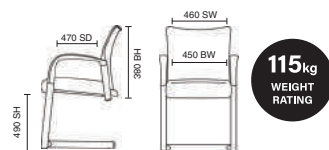

# Brunswick

With Arms Chrome Frame

- Curved soft mesh back
- Generously sized
- Stacks up to four high
- Lightweight chrome frame

BR000025  
Brunswick Chrome Frame & Black Fabric with Arms

Stock Option

Mesh with  
Airmesh