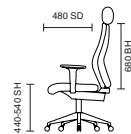

Dimensions