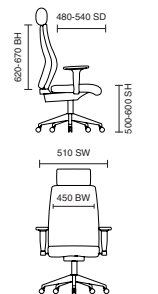

Dimensions