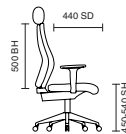

Dimensions

EX000209
Photon Black Leather