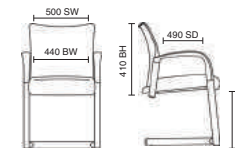

Stock Option