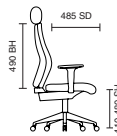

Dimensions

OP000015
Dura Black Fabric with Blue Back