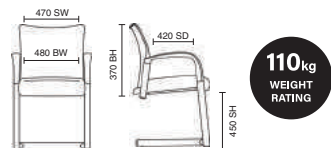

ISO Beech

- Stackable up to 12 high
- Curved wooden backrest
- Lightweight robust frame
- Minimum order of four

ISO Mesh & Chrome Frame

- Polished chrome robust frame
- Stacks up to 12 high
- Padded seat and ventilated mesh back for comfort
- Minimum order of four

ISO Mesh Bespoke & Chrome Frame

- Polished chrome robust frame
- Stacks up to 12 high
- Padded seat and ventilated mesh back for comfort
- Minimum order of four

ISO Mesh & Black Frame

- Polished chrome robust frame
- Stacks up to 12 high
- Padded seat and ventilated mesh back for comfort
- Minimum order of four

Stock Option **RRP £83**

Stock Option **RRP £80**

Bespoke Seat Upholstery:
Band 1
Band 2
Band 3
Band 4
Band 5
Band 6

Stock Option

Options
Linking clip (Page 192)
Writing tablet (Page 175)
Arms Set (Page 175)

Options
Linking clip (Page 192)
Writing tablet (Page 175)
Arms Set (Page 175)

Options
Linking clip (Page 192)
Writing tablet (Page 175)
Arms Set (Page 175)

Options
Linking clip (Page 192)
Writing tablet (Page 175)
Arms Set (Page 175)