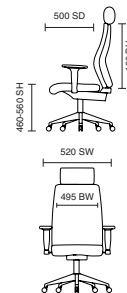

Dimensions

Camden Black Mesh

- Single lever mechanism for auto gas lift
- Fixed nylon arms
- Supportive airmesh weave seat and mesh back

110kg
WEIGHT RATING

GUARANTEE
3 YEARS

8
Hour Usage