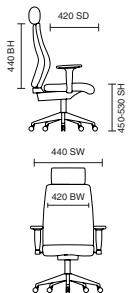

Dimensions