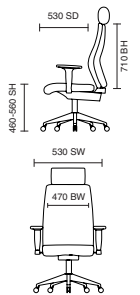

Dimensions

Stock Option

Stock Option