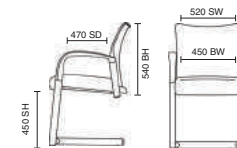

115kg
WEIGHT RATING