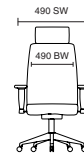

Dimensions