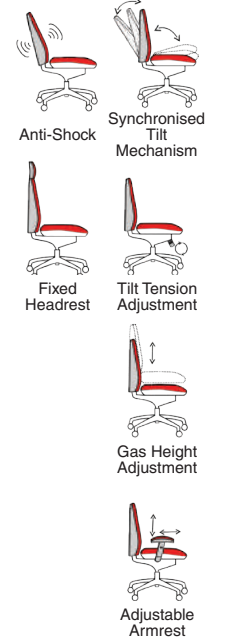

Adjustments

Dimensions

Stock Option