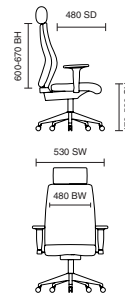

Dimensions