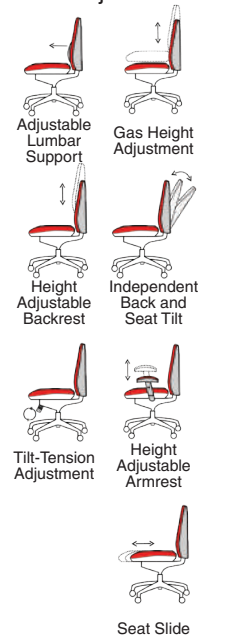

Adjustments

Dimensions

Stock Option

Stock Option

Upholstery:
Band 1
Band 2
Band 3

Band 4
Band 5
Band 6