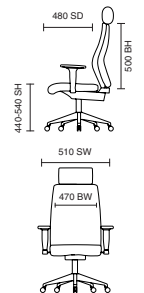

OP000219
Portland Black Mesh Back Blue Fabric

Dimensions

Stock Option

Black Fabric

Upholstery:
Band 1
Band 2
Band 3

Band 4
Band 5
Band 6

Stock Option

Blue Fabric