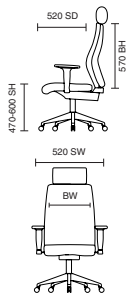

Options

- Headrest
- Set of Glides