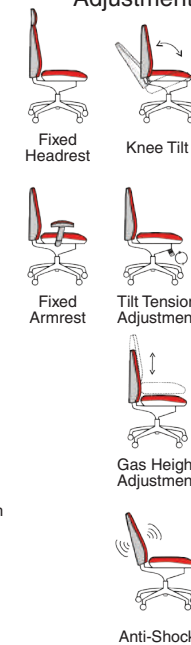

Adjustments

Dimensions

Upholstery:
Band 1
Band 2
Band 3

Band 4
Band 5
Band 6

Upholstery:
Band 1
Band 2
Band 3

Band 4
Band 5
Band 6