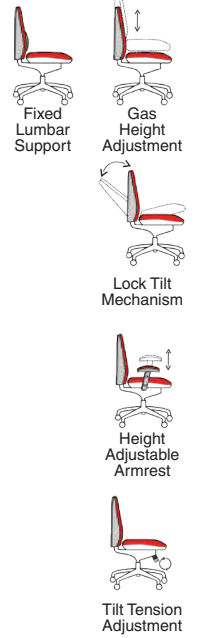

Adjustments

KC0160
Victor II Black Leather Black Mesh with
Optional Headrest

Options

- Headrest
- 5 Star Chrome Base
- Set of Glides

Dimensions

Stock Option

Upholstery:
Band 1
Band 2
Band 3

Band 4
Band 5
Band 6

Stock Option