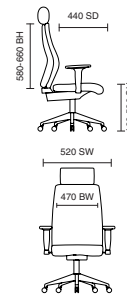

Dimensions

Victor II

110kg
WEIGHT RATING

GUARANTEE
2 YEARS

8
Hour Usage

- Soft mesh back with leather surround
- Fabric and leather combination seat upholstery
- Lumbar support strap
- Optional adjustable leather headrest
- Tilting action with lock feature