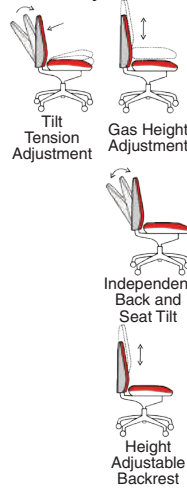

Adjustments

Options
5 Star Chrome Base
Height Adjustable Arms
Loop Arms
Pump Lumbar Support
Set of Glides