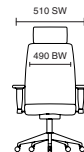

Dimensions

EX000209
Photon Black Leather