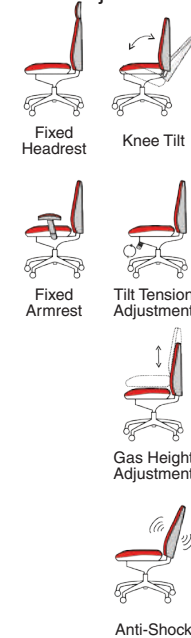

Adjustments

Dimensions

Stock Option

Stock Option