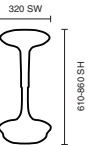

Dimensions