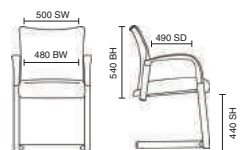

115kg
WEIGHT RATING