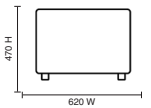

Ottawa & Crofton

- Hardwood frame from sustainable forest source
- Multi purpose, works as a bench, stool, corner unit or table.
- Heavy duty elasticated webbing suspension
- Highly resilient reflex foam base