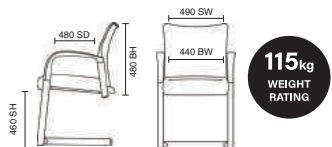

# Relay

Bespoke

KCUP0522  
Relay Black Back Myrrh Green