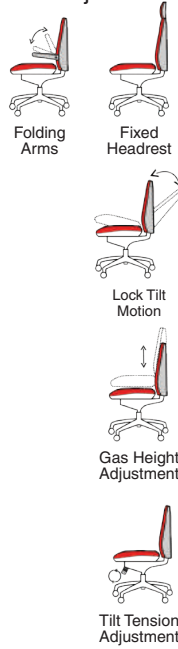

Adjustments

Options

- 5 Star Chrome Base
- Set of Glides

Dimensions

Vegas

125kg
WEIGHT RATING

GUARANTEE
2
YEARS

8
Hour Usage

- Leather integral headrest
- Airmesh and leather seat
- Lumbar bar support
- Two lever infinite lock function