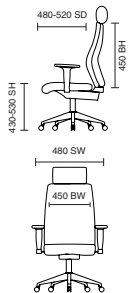

Stock Option

Upholstery:
Band 1
Band 2
Band 3

Band 4
Band 5
Band 6

Stock Option

Upholstery:
Band 1
Band 2
Band 3

Band 4
Band 5
Band 6