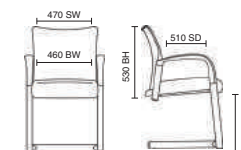

115kg
WEIGHT RATING