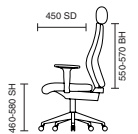

Dimensions