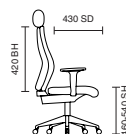

Dimensions

EX000067
Savoy Black Bonded Leather High Back