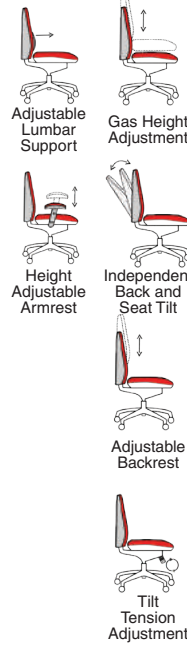

Lisbon

- Twist grip lumbar adjustment
- Three lever multi position mechanism
- Adjustable arms included
- Tension adjustable tilt

125kg
WEIGHT RATING

GUARANTEE
2 YEARS

8
Hour Usage

Adjustments

OP000074
Lisbon Blue Fabric