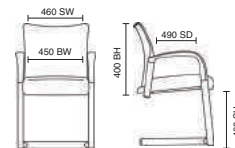

115kg
WEIGHT RATING