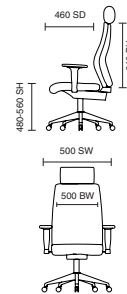

Tunis Leather

125kg
WEIGHT RATING

GUARANTEE
2
YEARS

8
Hour Usage

- Soft touch leather upholstery
- Distinct padded chrome armrests
- Clean and stylish stich detailing
- Wrap-over seat & back pads for extra deep comfort

Adjustments

Rocky

125kg
WEIGHT RATING

GUARANTEE
2
YEARS

8
Hour Usage

WATCHING
Page
163
VISITOR

- Matching base and arms
- Leather padded arms
- Two lever tilt and lock mechanism

Adjustments

Options

Set of Glides

Dimensions

Stock Option

Black
Leather

Stock Option

Black
Leather