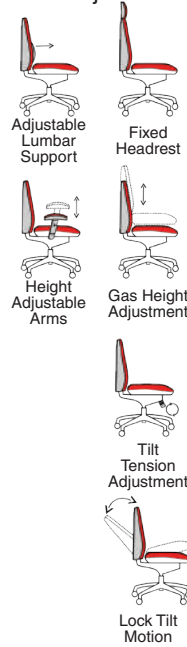

Ascari Leather

125kg
WEIGHT RATING

2
YEARS
GUARANTEE

8
Hour Usage

- Stylish two-tone multi contoured active seating
- Height adjusting arms
- Headrest and lumbar support pillows
- Height adjusting arms and auto-style handle recline release

Adjustments

Dimensions