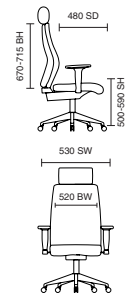

Dimensions

Stock Option

Stock Option