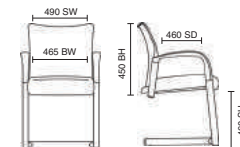

115kg
WEIGHT
RATING