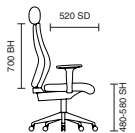

Dimensions