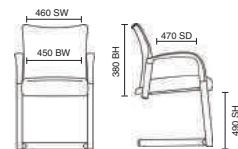

115kg
WEIGHT
RATING