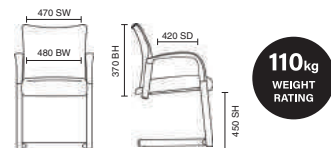

ISO Beech

- Stackable up to 12 high
- Curved wooden backrest
- Lightweight robust frame
- Minimum order of four

ISO Mesh & Chrome Frame

- Polished chrome robust frame
- Stacks up to 12 high
- Padded seat and ventilated mesh back for comfort
- Minimum order of four

ISO Mesh Bespoke & Chrome Frame

- Polished chrome robust frame
- Stacks up to 12 high
- Padded seat and ventilated mesh back for comfort
- Minimum order of four

ISO Mesh & Black Frame

- Polished chrome robust frame
- Stacks up to 12 high
- Padded seat and ventilated mesh back for comfort
- Minimum order of four

Stock Option **RRP £83**

Stock Option **RRP £80**

Bespoke Seat Upholstery:
Band 1
Band 2
Band 3
Band 4
Band 5
Band 6

Stock Option

Options
Linking clip (Page 192)
Writing tablet (Page 175)
Arms Set (Page 175)

Options
Linking clip (Page 192)
Writing tablet (Page 175)
Arms Set (Page 175)

Options
Linking clip (Page 192)
Writing tablet (Page 175)
Arms Set (Page 175)

Options
Linking clip (Page 192)
Writing tablet (Page 175)
Arms Set (Page 175)