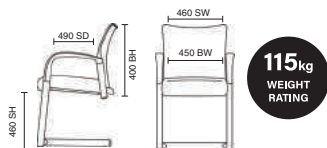

Academy

Bespoke

Academy

With Arms

Academy

With Arms Bespoke

Havanna

- Extra generous dimensions
- Polished chrome frame
- Double curvature seat and back
- Stackable up to six high

- Strong sprung chrome frame
- Soft touch roll-around armrests
- Leather upholstery
- Curved seat and back comfort

Bespoke Seat Upholstery:
Band 1   Band 4
Band 2   Band 5
Band 3   Band 6

Stock Option

Bespoke Seat Upholstery:
Band 1   Band 4
Band 2   Band 5
Band 3   Band 6

Stock Option