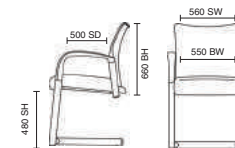

115kg
WEIGHT
RATING