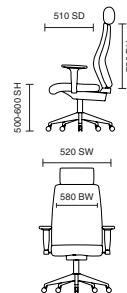

Dimensions