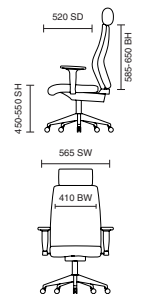

KC0164
Zure Grey Elastomer with Optional Headrest

Dimensions

Stock Option

Stock Option