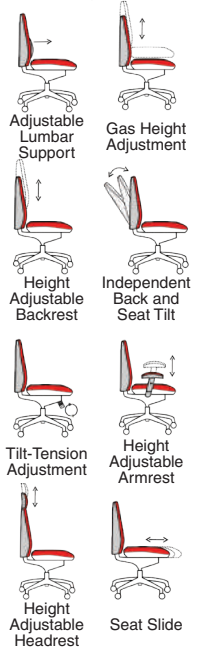

KCUP0433
Onyx Bespoke Bergamot Cherry With Headrest

Adjustments

Options

Set of Glides

Dimensions