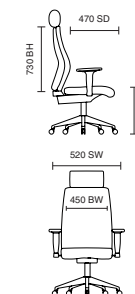

Dimensions