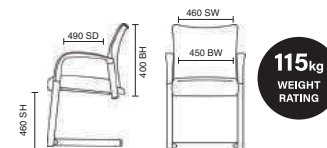

Academy

Bespoke

Academy

With Arms

Academy

With Arms Bespoke

Havanna

- Extra generous dimensions
- Polished chrome frame
- Double curvature seat and back
- Stackable up to six high

- Strong sprung chrome frame
- Soft touch roll-around armrests
- Leather upholstery
- Curved seat and back comfort

Bespoke Seat Upholstery:
Band 1   Band 4
Band 2   Band 5
Band 3   Band 6

Stock Option

Bespoke Seat Upholstery:
Band 1   Band 4
Band 2   Band 5
Band 3   Band 6

Stock Option