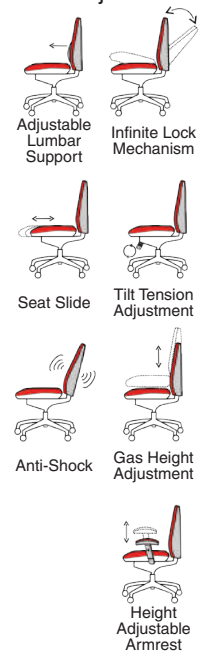

Adjustments

Dimensions

Stock Option

Full
Mesh

Stock Option

Full
Mesh