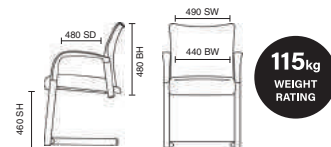

# Relay

Bespoke

KCUP0522  
Relay Black Back Myrrh Green