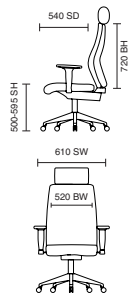

Dimensions

Stock Option

Stock Option

Upholstery:
Band 1
Band 2
Band 3

Band 4
Band 5
Band 6