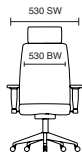

Dimensions