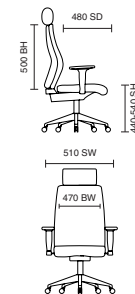

Dimensions