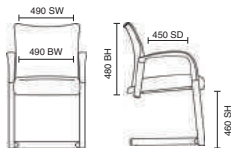

Stock Option