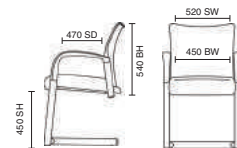

Stock Option