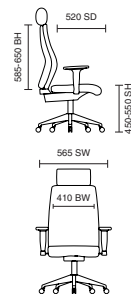

Dimensions