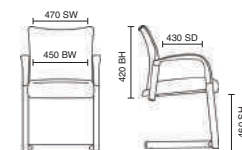

115kg
WEIGHT RATING