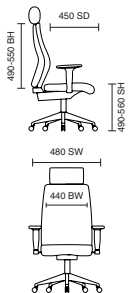

Dimensions