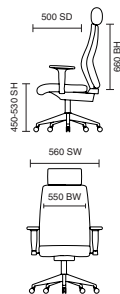

Dimensions

Stock Option

Black
Leather

Stock Option

Black
Leather