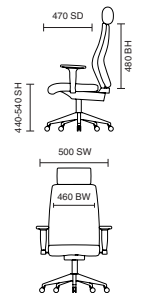

Dimensions