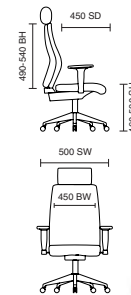

Dimensions

KC0140
Luna 3 Black Fabric with Optional Height Adjustable Arms

Luna 2

EN1335 TESTED 110kg WEIGHT RATING GUARANTEE 2 YEARS 8 Hour Usage

- 2 lever model - back tilt and height adjustment by gas lift
- Optional arms available
- Tested to rigorous EN1335 standards