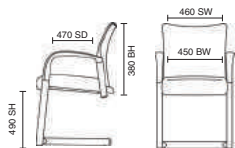

Brunswick

Black Bespoke Fabric

Bespoke Seat Upholstery:

Band 1 Band 4
Band 2 Band 5
Band 3 Band 6

115kg
WEIGHT RATING

Madrid

With Arms

- Beechwood frame
- Stackable
- Waterfall comfort seat

Stock Option

115kg
WEIGHT RATING

Madrid

- Beechwood frame
- Stackable
- Waterfall comfort seat

Stock Option

115kg
WEIGHT RATING

Madrid

Bespoke

Bespoke Full Upholstery:

Band 1 Band 4
Band 2 Band 5
Band 3 Band 6

Bespoke Seat Upholstery:

Band 1 Band 4
Band 2 Band 5
Band 3 Band 6

Bespoke Back Upholstery:

Band 1 Band 4
Band 2 Band 5
Band 3 Band 6

115kg
WEIGHT RATING