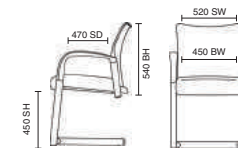

Stock Option