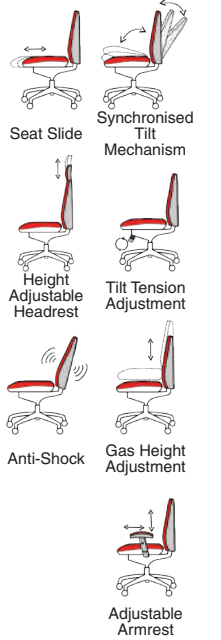

Adjustments

Dimensions

Stock Option

Upholstery:
Band 1
Band 2
Band 3

Band 4
Band 5
Band 6

Stock Option