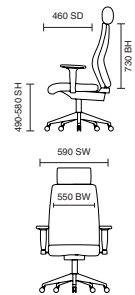

## Dimensions

125kg  
WEIGHT  
RATING

GUARANTEE  
2  
YEARS

8  
Hour Usage