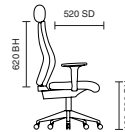

# Romeo

110kg WEIGHT RATING

GUARANTEE 2 YEARS

8 Hour Usage

WATCHING Page 164 VISITOR

- Twin lever heavy duty mechanism
- Comfortable, soft and deep cushioning
- Fold down back allows easy storage

Fold down back feature