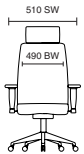

Dimensions