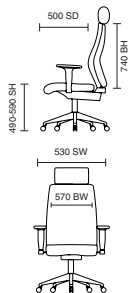

Dimensions