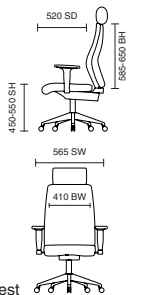

Dimensions

KC0166
Zure Black Leather with Optional Headrest

Stock Option

Upholstery:
Band 1
Band 2
Band 3

Band 4
Band 5
Band 6

Stock Option