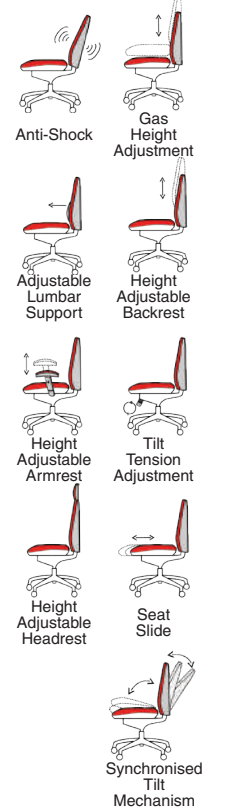

Adjustments

Dimensions

Stock Option

Stock Option

Upholstery:
Band 1
Band 2
Band 3

Band 4
Band 5
Band 6