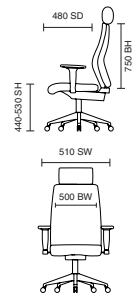

Dimensions