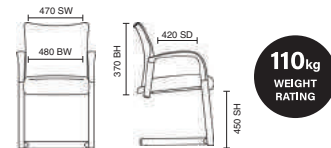

ISO Beech

- Stackable up to 12 high
- Curved wooden backrest
- Lightweight robust frame
- Minimum order of four

ISO Mesh & Chrome Frame

- Polished chrome robust frame
- Stacks up to 12 high
- Padded seat and ventilated mesh back for comfort
- Minimum order of four

ISO Mesh Bespoke & Chrome Frame

- Polished chrome robust frame
- Stacks up to 12 high
- Padded seat and ventilated mesh back for comfort
- Minimum order of four

ISO Mesh & Black Frame

- Polished chrome robust frame
- Stacks up to 12 high
- Padded seat and ventilated mesh back for comfort
- Minimum order of four

Stock Option **RRP £83**

Stock Option **RRP £80**

Bespoke Seat Upholstery:
Band 1
Band 2
Band 3
Band 4
Band 5
Band 6

Stock Option

Options
Linking clip (Page 192)
Writing tablet (Page 175)
Arms Set (Page 175)

Options
Linking clip (Page 192)
Writing tablet (Page 175)
Arms Set (Page 175)

Options
Linking clip (Page 192)
Writing tablet (Page 175)
Arms Set (Page 175)

Options
Linking clip (Page 192)
Writing tablet (Page 175)
Arms Set (Page 175)