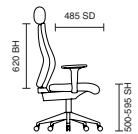

Dimensions