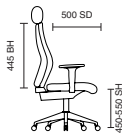

Dimensions

OP000180
Vortex Black Fabric

KCUP0608
Vortex Bespoke Tansy Purple

Stock Option

p40

Black Fabric