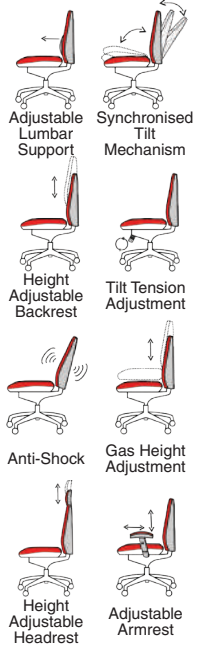

Adjustments

Options

- Headrest
- Set of Glides

Dimensions

Stock Option

Upholstery:
Band 1
Band 2
Band 3

Band 4
Band 5
Band 6

Stock Option