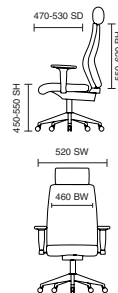

Dimensions