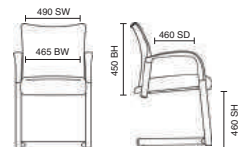

115kg
WEIGHT
RATING

Florence

Stacker

- Stylish stay-clean white shell
- Matching four leg base allows stacking
- Fabric upholstered seat pad
- Double curvature backrest