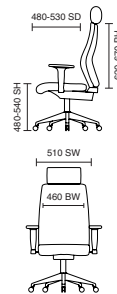

Dimensions