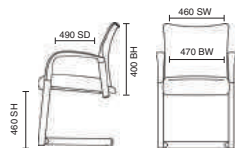

Stock Option