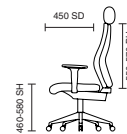

Dimensions