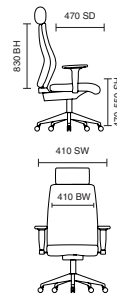

Dimensions

EX000207
Ascari Black and Blue Leather

Sanderson II

125kg
WEIGHT RATING

2
YEARS
GUARANTEE

8
Hour Usage

- Breathable mesh backrest upholstery
- Adjustable lumbar support pad
- Height adjustable headrest
- Synchronised tilting mechanism with anti-shock