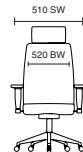

Dimensions

EX000052
Plaza Black Leather