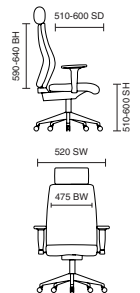

Dimensions