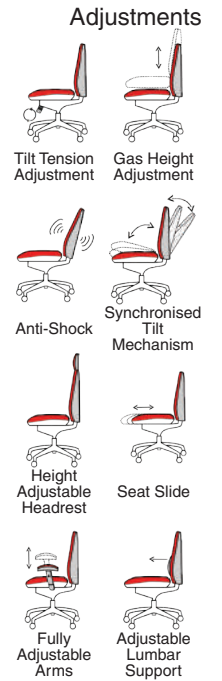

Dimensions

Stock Option

Black Mesh

Stock Option

Black Airmesh