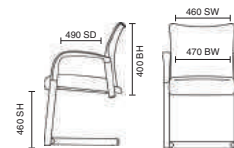

Stock Option