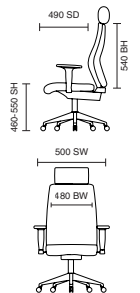

# Relay Bespoke

110kg WEIGHT RATING

GUARANTEE 2 YEARS

8 Hour Usage

WATCHING Page 143 VISITOR

- Soft mesh backrest with durable nylon outer
- Silver accent styling
- Flip back boomerang arms
- Tension adjustable tilt