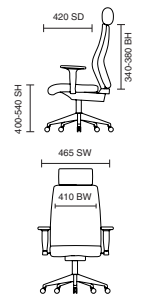

Dimensions

Draughtsman
Black Polyurethane

Stock Option
Black Polyurethane