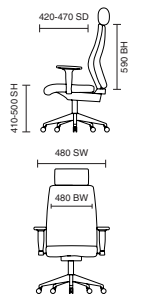

Dimensions