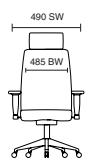

Dimensions

OP000015
Dura Black Fabric with Blue Back