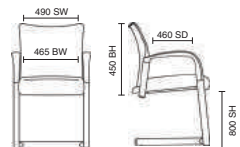

115kg
WEIGHT
RATING

Florence

Spindle

- Stylish stay-clean white shell
- Matching four spur pyramid base
- Fabric upholstered seat pad
- Double curvature backrest