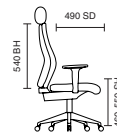

Dimensions