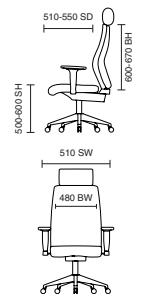

Dimensions

OP000182
Barcelona Black Leather