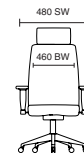

Dimensions