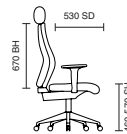

Dimensions

EX000052
Plaza Black Leather