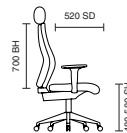

Dimensions