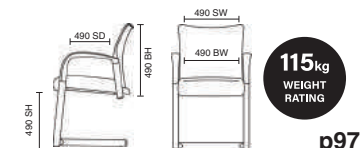

Academy

Bespoke

Academy

With Arms

Academy

With Arms Bespoke

Havanna

- Extra generous dimensions
- Polished chrome frame
- Double curvature seat and back
- Stackable up to six high

- Strong sprung chrome frame
- Soft touch roll-around armrests
- Leather upholstery
- Curved seat and back comfort

Bespoke Seat Upholstery:
Band 1   Band 4
Band 2   Band 5
Band 3   Band 6

Stock Option

Bespoke Seat Upholstery:
Band 1   Band 4
Band 2   Band 5
Band 3   Band 6

Stock Option