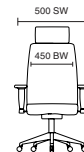

Dimensions

EX000135
Iris Black Fabric

KCUP0297
Iris Bespoke Bergamot Cherry

Vortex

- Vibrant designer backrest
- Soft padded seat with stitch detail
- Designer nylon arms built into the frame
- Tilting movement with tension control

125kg
WEIGHT RATING

GUARANTEE
2 YEARS

8
Hour Usage