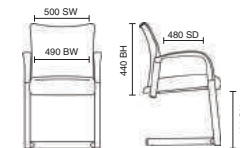

# Desire

- Modern and stylish design
- Comfortable deep cushioning
- Chrome with cushioned arm pads

BR000033  
Desire Black Leather

Stock Option

**115kg**  
WEIGHT RATING