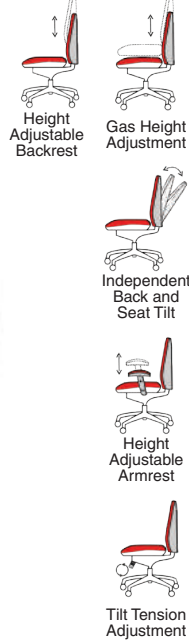

Adjustments

Options

- Seat Slide
- 5 Star Chrome Base
- Set of Glides

Dimensions

Stock Option

Denver

Black Mesh

125kg
WEIGHT RATING

GUARANTEE
3
YEARS

8
Hour Usage

- Suitable for use in both the office and home working environments
- This chair comes complete with height-adjustable arms
- Fully synchronised tilt mechanism