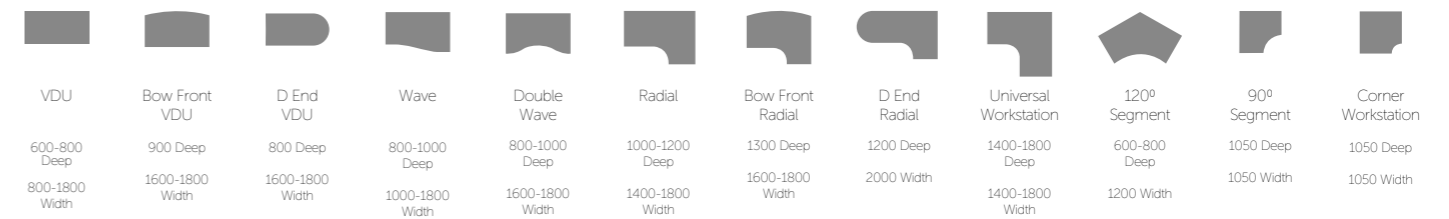

DESKTOP SHAPES

BOARDROOM