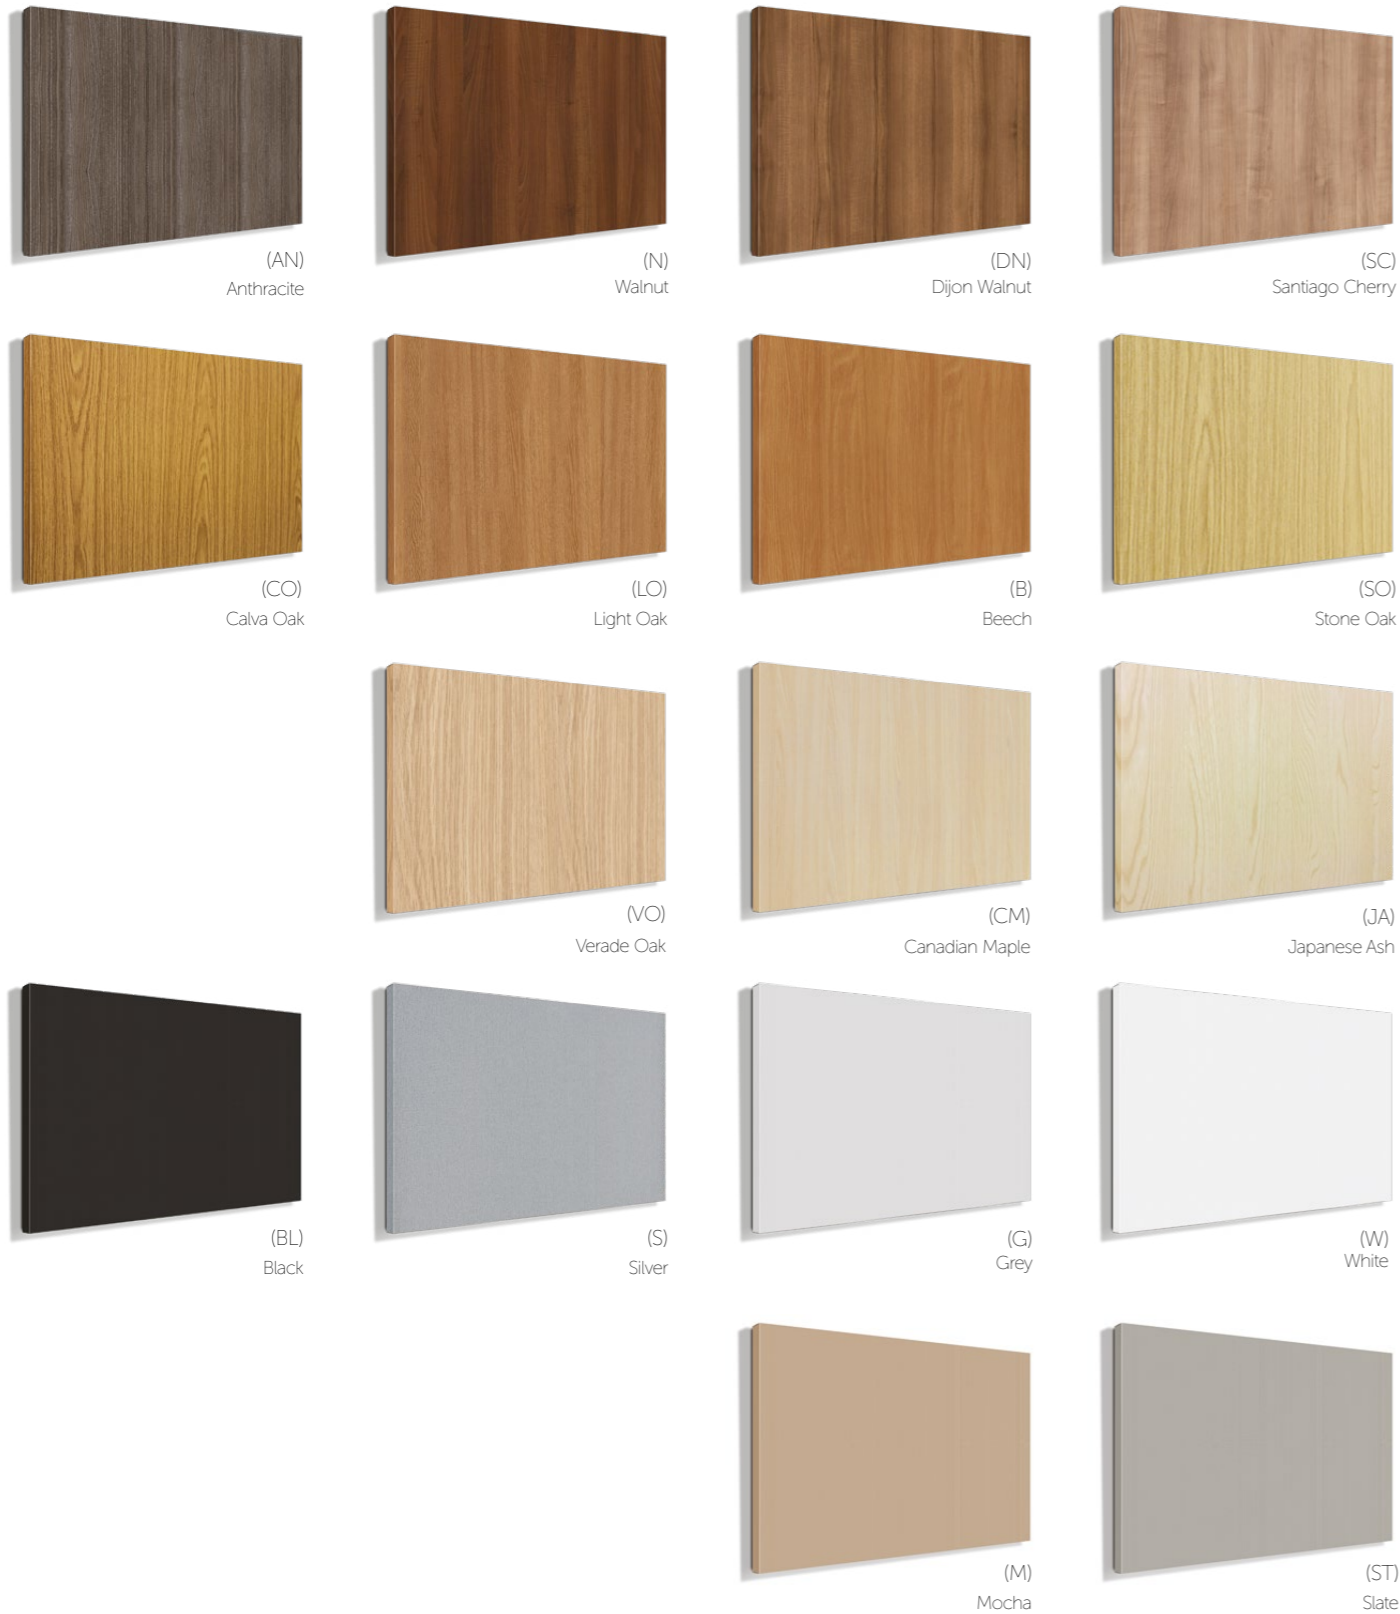

FINISHES

BOARD FINISHES

All products are manufactured using 18 & 25mm thick Melamine Faced Chipboard (MFC) sourced from across the world for optimum quality. An impressive Selection of 17 board finishes and 21 backboard finishes are available.

Colours storage is available with a choice of 17 board finishes for fascias and doors.

All desking, storage & pedestal tops are finished with 2mm PVC heavy duty edging tape.

For an accurate representation of all board finishes please request an wood finisher card.