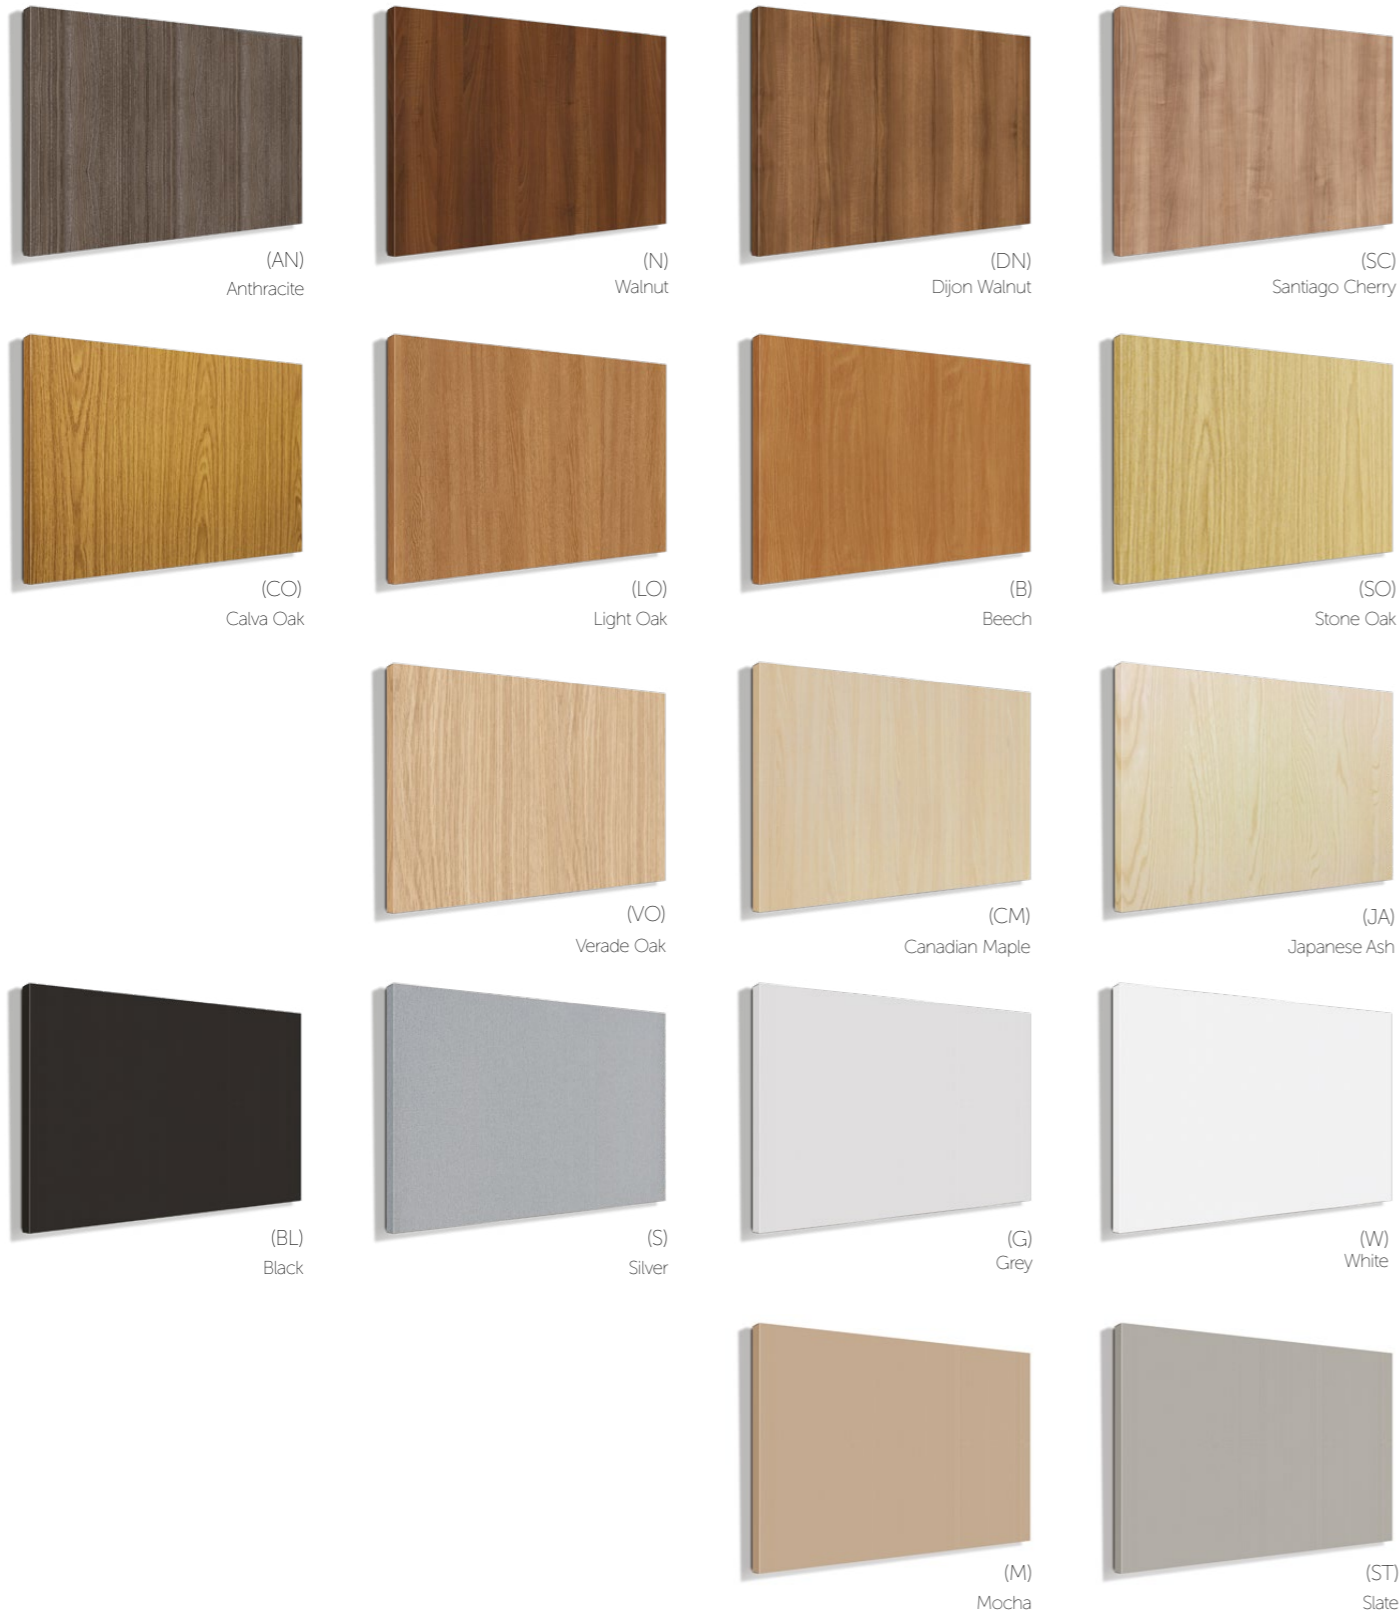

## Fixed pedestals & pull out tower

(with a choice of handle)

fixed pedestals

pull out tower

(choice of 2 or 3 drawers)

# FINISHES

## BOARD FINISHES

All products are manufactured using 18 & 25mm thick Melamine Faced Chipboard (MFC) sourced from across the world for optimum quality. An impressive Selection of 17 board finishes and 21 backboard finishes are available.

Colours storage is available with a choice of 17 board finishes for fascias and doors.

All desking, storage & pedestal tops are finished with 2mm PVC heavy duty edging tape.