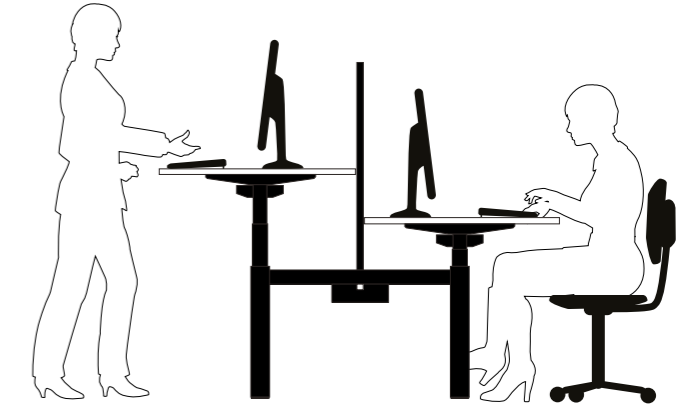

FREEDOM BENCH

SIT/STAND DESKING

There was a time when sit-stand desks were a curiosity seldom seen inside a regular office environment. That's changed, largely in part to research showing that the cumulative impact of sitting all day for years is associated with a range of health problems, from obesity to diabetes to cancer. The average office worker spends 5 hours and 41 minutes sitting each day at his or her desk, some describe this problem with a pithy new phrase that's undeniably catchy, if somewhat exaggerated, "Sitting is the new smoking."

Sit-stand desks increase focus, alertness and activity levels. These all support each other. When standing it is easier to release restless energy. Combine that with good circulation, stable blood sugar and an active metabolism and it is easier to focus on the task at hand. Many authors and statesmen throughout the centuries who swear by working at a standing desk have claimed that it helps get the creative juices flowing.

PIEZO Anti-Collision Technology

Freedom electric actuators are fitted with PIEZO as standard. PIEZO is a hardware based anti-collision solution from LINAK. The solution is based on a PIEZO sensor that has been completely integrated in the lifting column – without visually altering the desk design. The built-in PIEZO sensor reacts to any obstruction when raising or lowering the desk, then halts and reverses to avoid collision.

User Well-Being - Desk Control Software

Desk Control™ is a software desk panel for use in all types of office desks. The Desk Control software is installed on your computer (PC or MAC) making the use / adjustment of your desk intuitive in your daily work. The software program contains the typical desk panel features like up-down adjustment, up to 3 memory positions, and height read-out. Additionally, the program reminds you to adjust your desk, counting the time standing as well as the calories burned. The intervals are self-elected making Desk Control a very personal tool. Simply connect the FDCC cable between your control box and your computer and install the free software supplied.