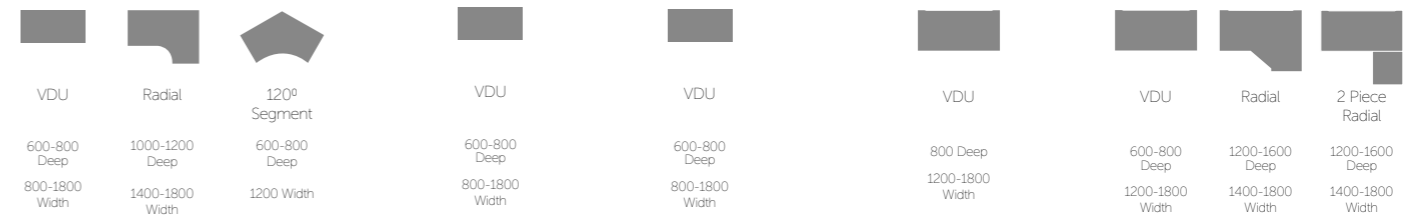

DESKTOP SHAPES