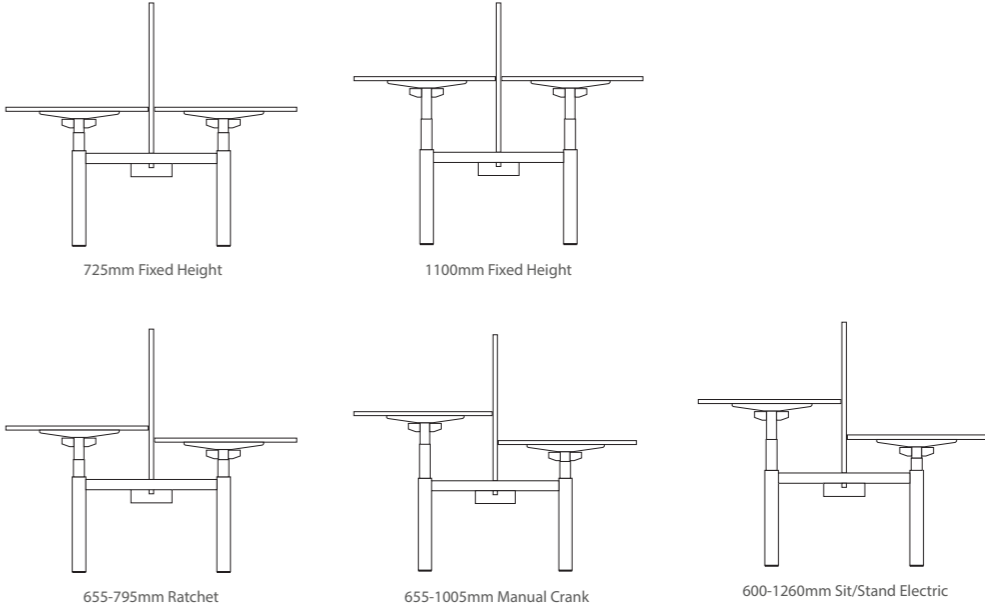

# HEIGHT ADJUSTABLE

A selection of cranked handle height adjustable desk solutions are available to complement standard desk ranges. Available in both 600mm and 800mm deep with Cantilever, Goalpost and Hoop leg designs.

The Freedom system incorporates 2 fixed height options and 3 height adjustable actuator options as standard. These include FIXED (725 or 1100mm incl. desk top), RATCHET (655-795mm inc. desk top), MANUAL CRANK (655-1005mm incl. desk top) and ELECTRIC (600-1260mm incl. desk top) and the system will accommodate desktops ranging in width from 1200mm up to 1800mm and 800mm in depth, giving an overall bench depth of 1600mm.