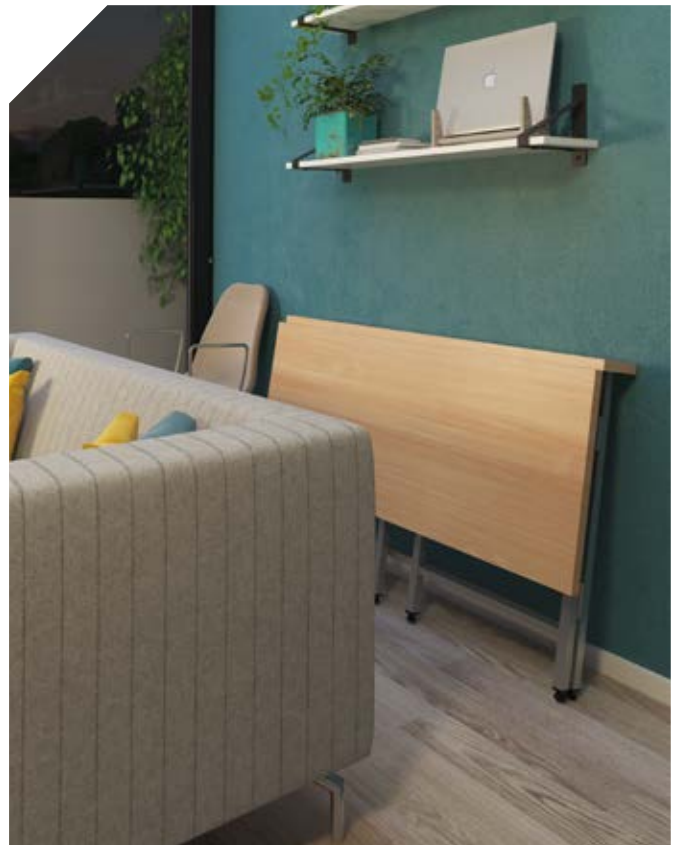

## Fuji

CODE	W	D	H
<b>FDK608SB</b>	800	600	740
<b>FDK610SB</b>	1000	600	740
<b>FDK612SB</b>	1200	600	740

- Smart flat-fold structure which is easy to assemble with no tools
- Workstation can be folded and stored out of the way when not in use