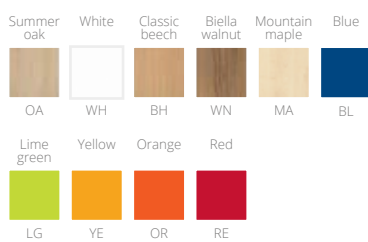

code	A	B	C	D	E	F
SBU10						
SBU14						
SBU18						
SBU22						

Table top and leg panels manufactured from 50mm MDF with slab ends
 Combine the outer and inner laminate colours with a choice of edge details
 Optional upholstered seat pads on benches in a choice of fabric colours
 Available with integrated power supply built in to the table

POSEUR TABLE

Poseur table with slab end legs

code	width	depth	height
SPTA12	1200	700	1050
SPTA16	1600	700	1050

Laminate options

Slab benches can be finished with 3 different options to suit any breakout or dining space

Select a laminate finish to create the perfect look

Outer laminate

Edge detail standard

Edge detail premium

Inner laminate

Mono

Duo

Trio

Outer, inner laminate and edge detail all one colour

Outer & inner laminate one colour, with different colour edge detail

Outer, inner laminate and edge detail all different colours

▶ Head Office: Southern Depot