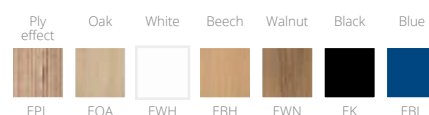

code	A	B	C	D	E	F
SBU10						
SBU14						
SBU18						
SBU22						

Table top and leg panels manufactured from 50mm MDF with slab ends
 Combine the outer and inner laminate colours with a choice of edge details
 Optional upholstered seat pads on benches in a choice of fabric colours
 Available with integrated power supply built in to the table

POSEUR TABLE

Poseur table with slab end legs

code	width	depth	height
SPTA12	1200	700	1050
SPTA16	1600	700	1050

Laminate options

Slab benches can be finished with 3 different options to suit any breakout or dining space

Select a laminate finish to create the perfect look

Outer laminate

Edge detail standard

Edge detail premium

Inner laminate

Mono

Duo

Trio

Outer, inner laminate and edge detail all one colour

Outer & inner laminate one colour, with different colour edge detail

Outer, inner laminate and edge detail all different colours

▶ Head Office: Southern Depot