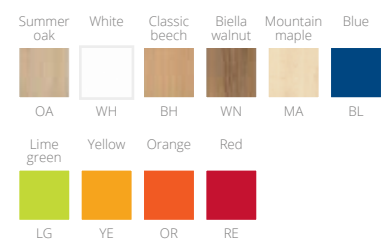

code	A	B	C	D	E	F
SBU10						
SBU14						
SBU18						
SBU22						

Table top and leg panels manufactured from 50mm MDF with slab ends
 Combine the outer and inner laminate colours with a choice of edge details
 Optional upholstered seat pads on benches in a choice of fabric colours
 Available with integrated power supply built in to the table

Select a laminate finish to create the perfect look

Outer laminate

Edge detail standard

Edge detail premium

Inner laminate

Mono

Duo

Trio

Outer, inner laminate and edge detail all one colour

Outer & inner laminate one colour, with different colour edge detail

Outer, inner laminate and edge detail all different colours

▶ Head Office: Southern Depot