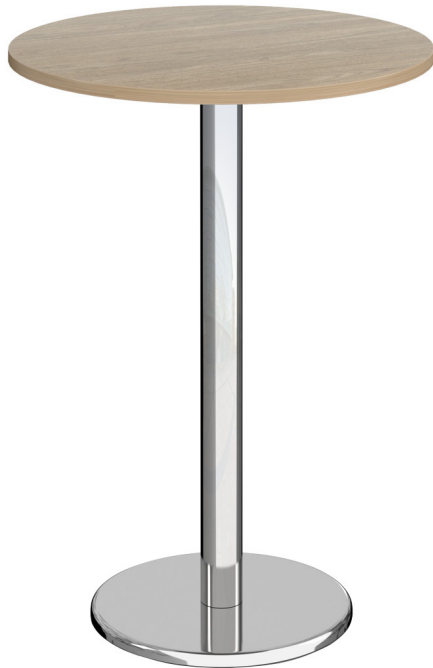

Pisa Circular Poseur Table

CODE: PPC800-BW

The Pisa tables range has been designed to bring people together, inspiring conversation and collaboration. Designed to complement virtually any décor, the polished chrome circular base and column supports a 25mm table top available in a variety of sizes and finishes, as well as dining, poseur and coffee table heights, making it perfect for canteens, cafes, lounges, receptions - anywhere people gather.

FEATURES & SPECIFICATIONS

- Circular poseur tables 1110mm high with chrome leg design
- Weighted chrome radial base and cylindrical column
- 25mm table tops
- Versatile and adaptable tables offer users a comfortable dining position for eating
- Boasting an uncomplicated design and exceptional stability

Finish: Wood/metal

Warranty: 2 year

Code: PPC800 - H1110 x W800 x D800mm