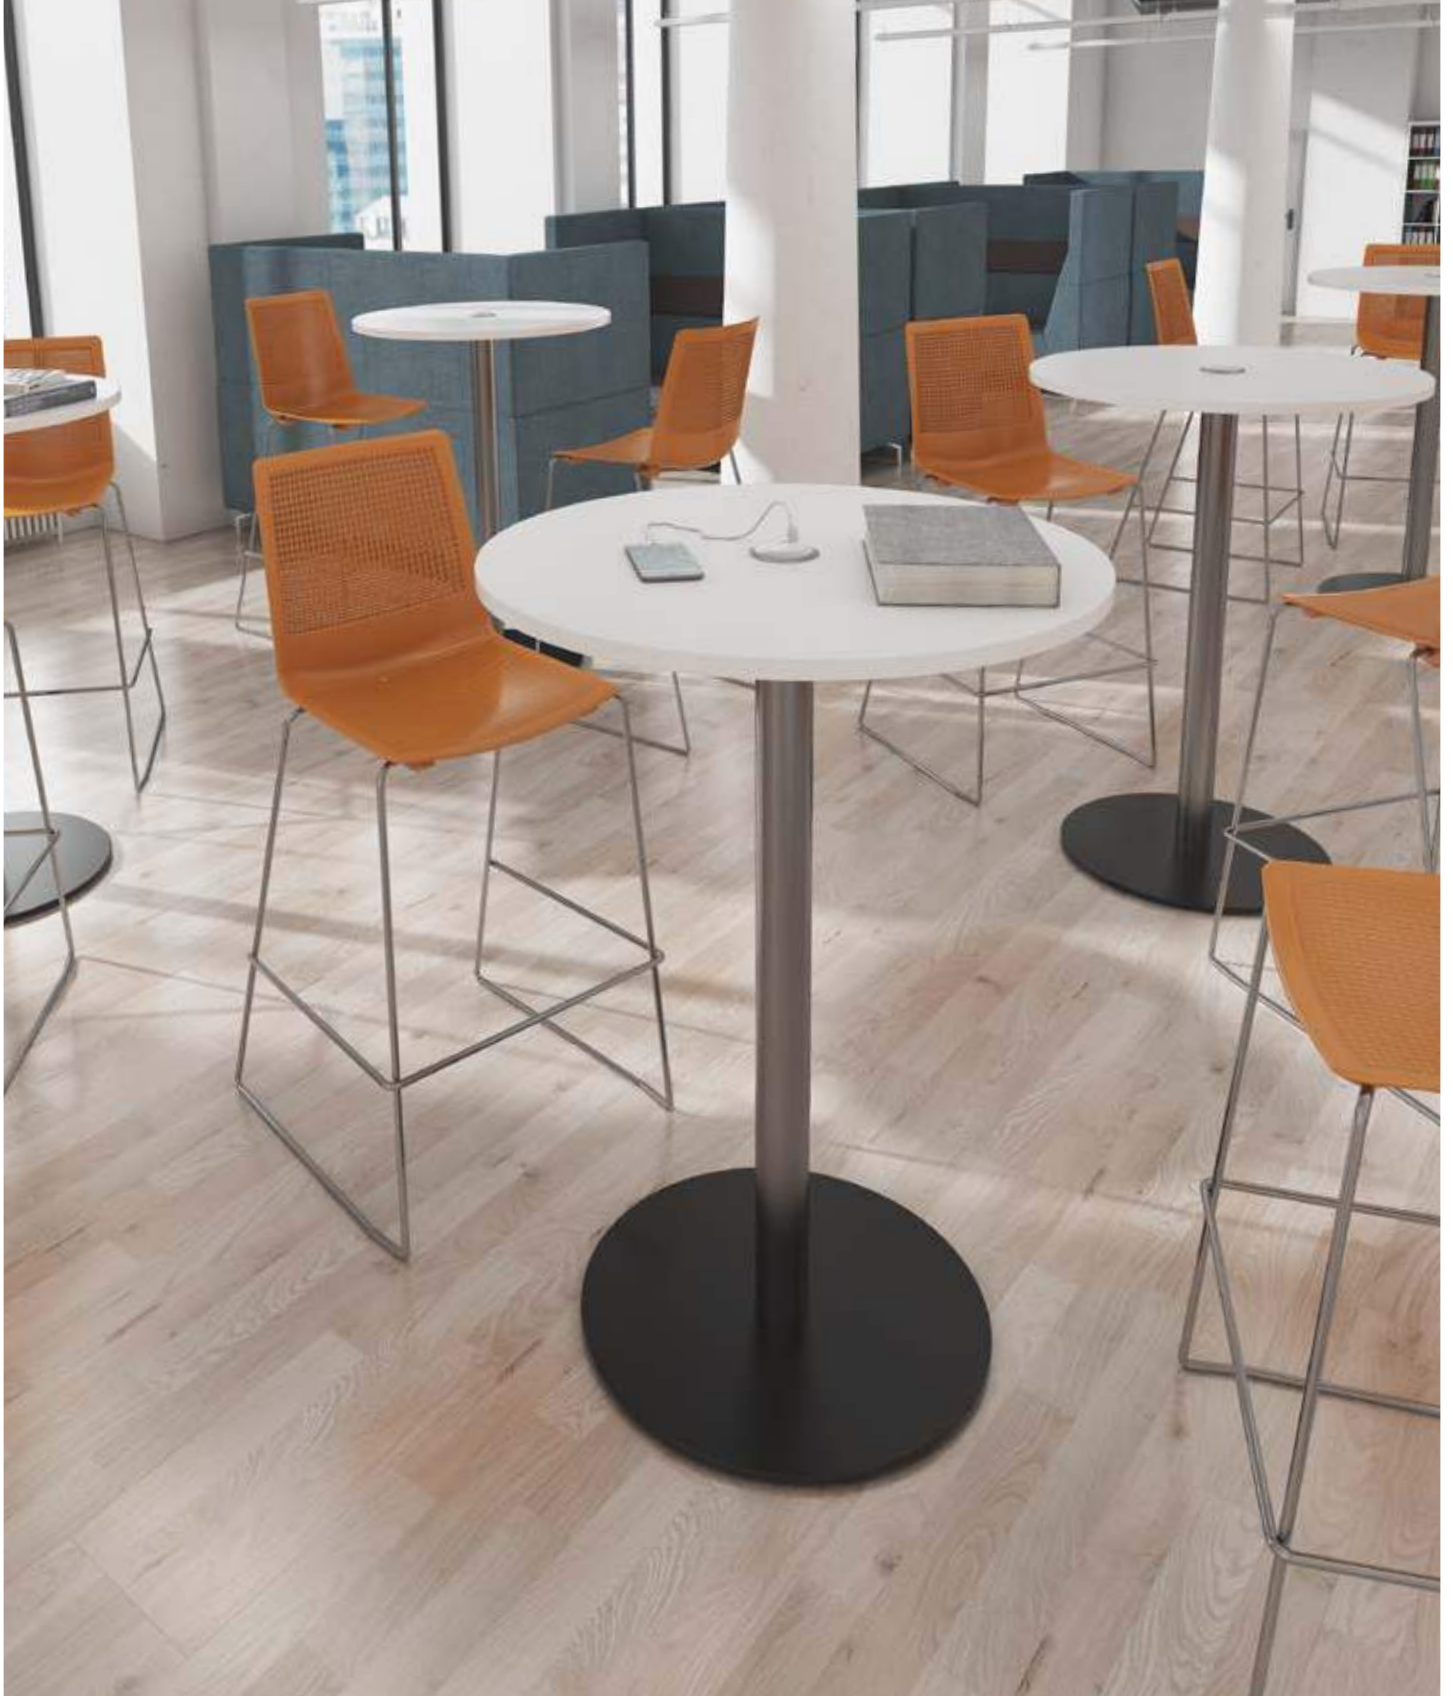

# RICO

*circular, flat base design*

Classic, contemporary and refined are the words most often used to describe the Rico table range. Rico tables are available in coffee and poseur table formats as well as standard height meeting or dining tables. With its slim profile circular base and tubular column, Rico has a timeless design that never goes out of style, and the choice of circular, square or rectangular tops allows for customisation of design and function.