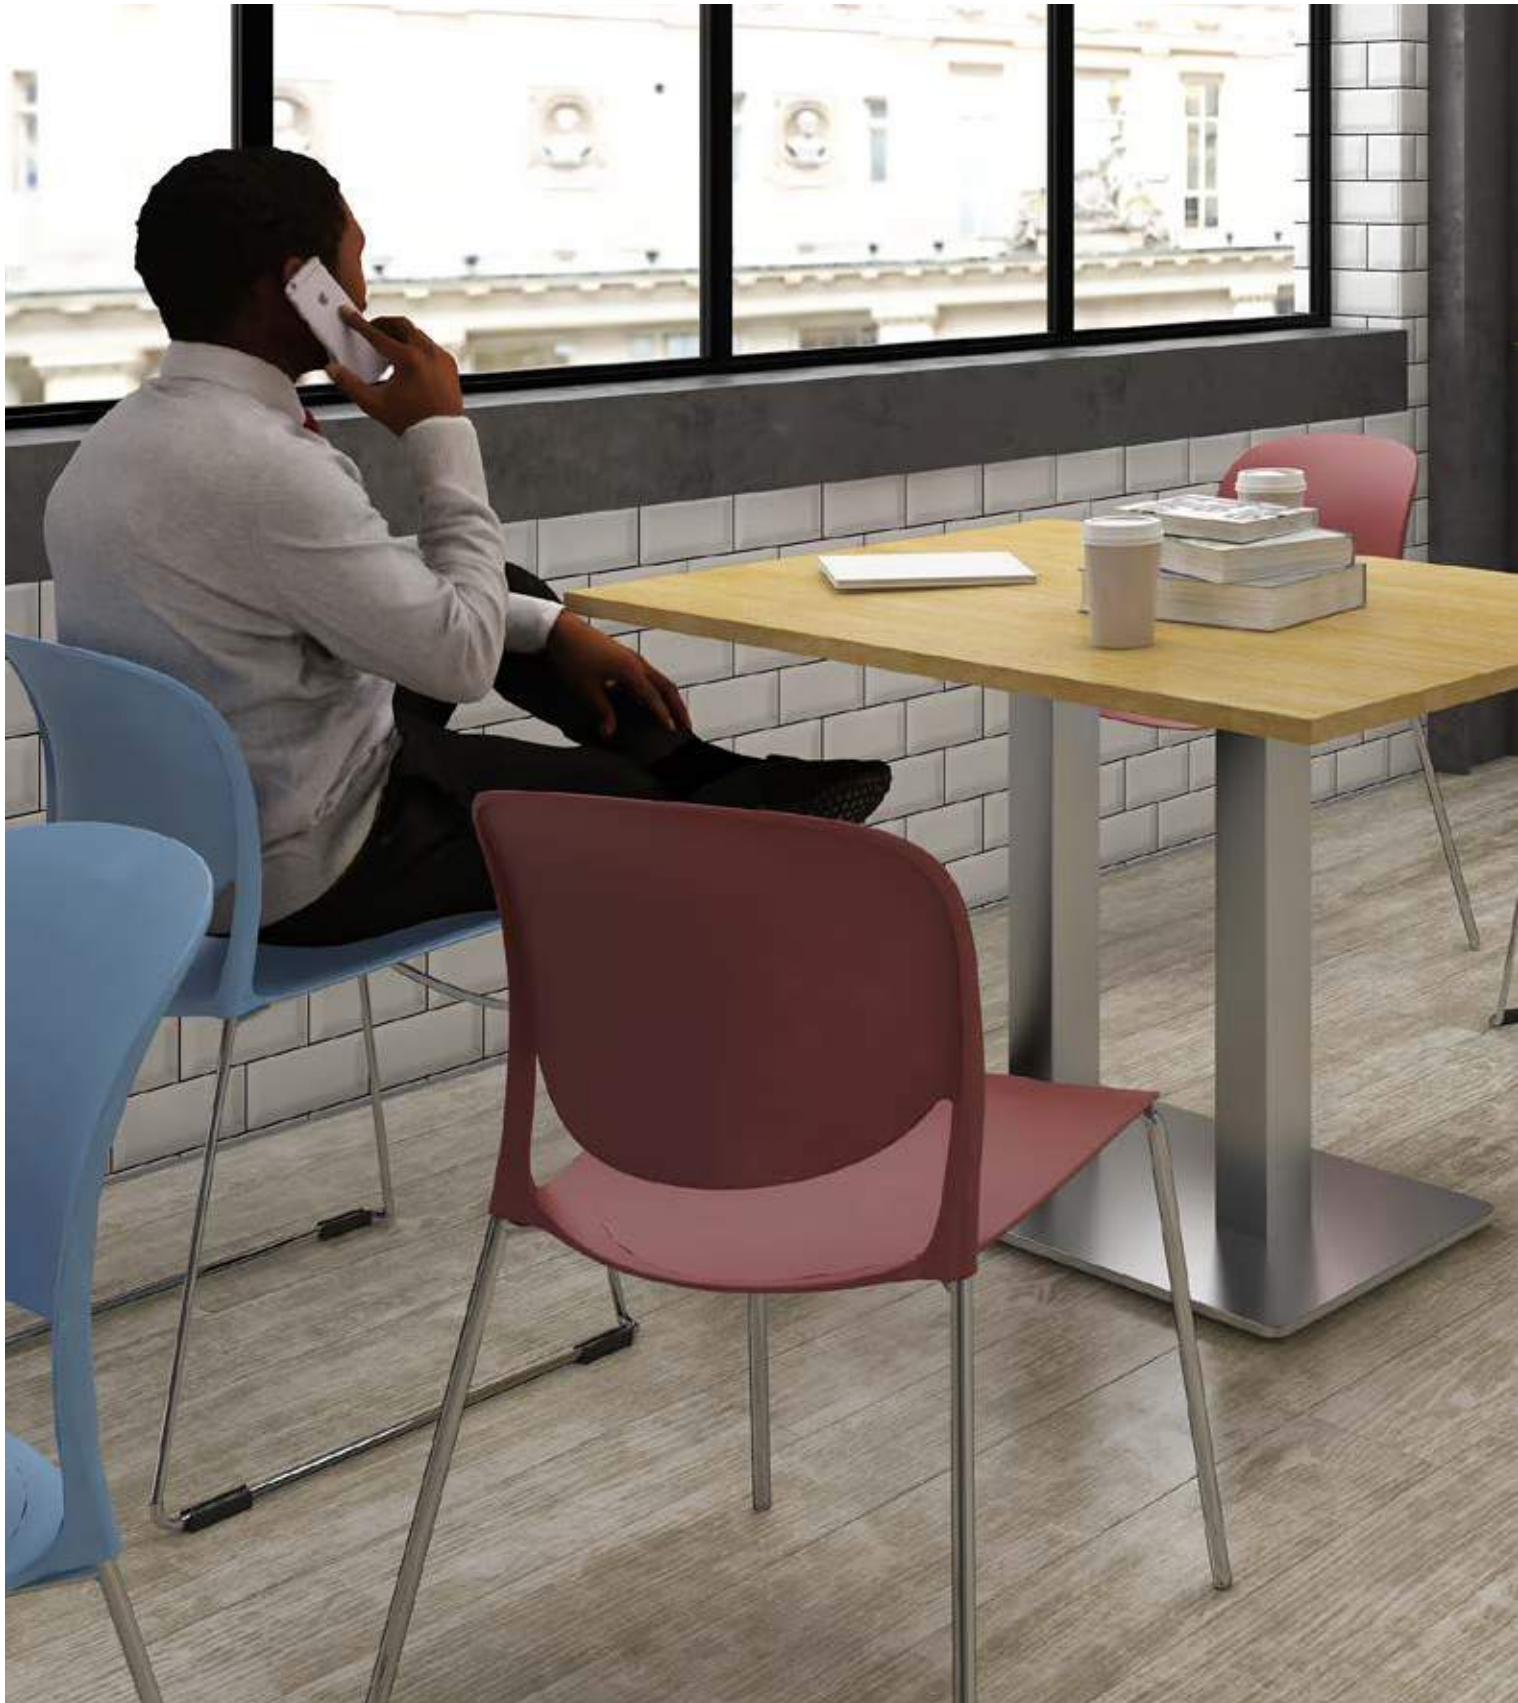

# TABLES

cafe & dining furniture

Dining tables are simple yet elegant and offer a contemporary layer of style to any office breakout room or café area. Available with circular, square or rectangular tops in various sizes, you can also select from a wide range of base designs, edge finishes and laminate colours. Poseur tables are a very popular choice thanks to their simple yet stylish design which looks ideal in either a modern or traditional workplace, and a coffee table is also a great choice if you want to create a simple but impactful look in a breakout space or café area.