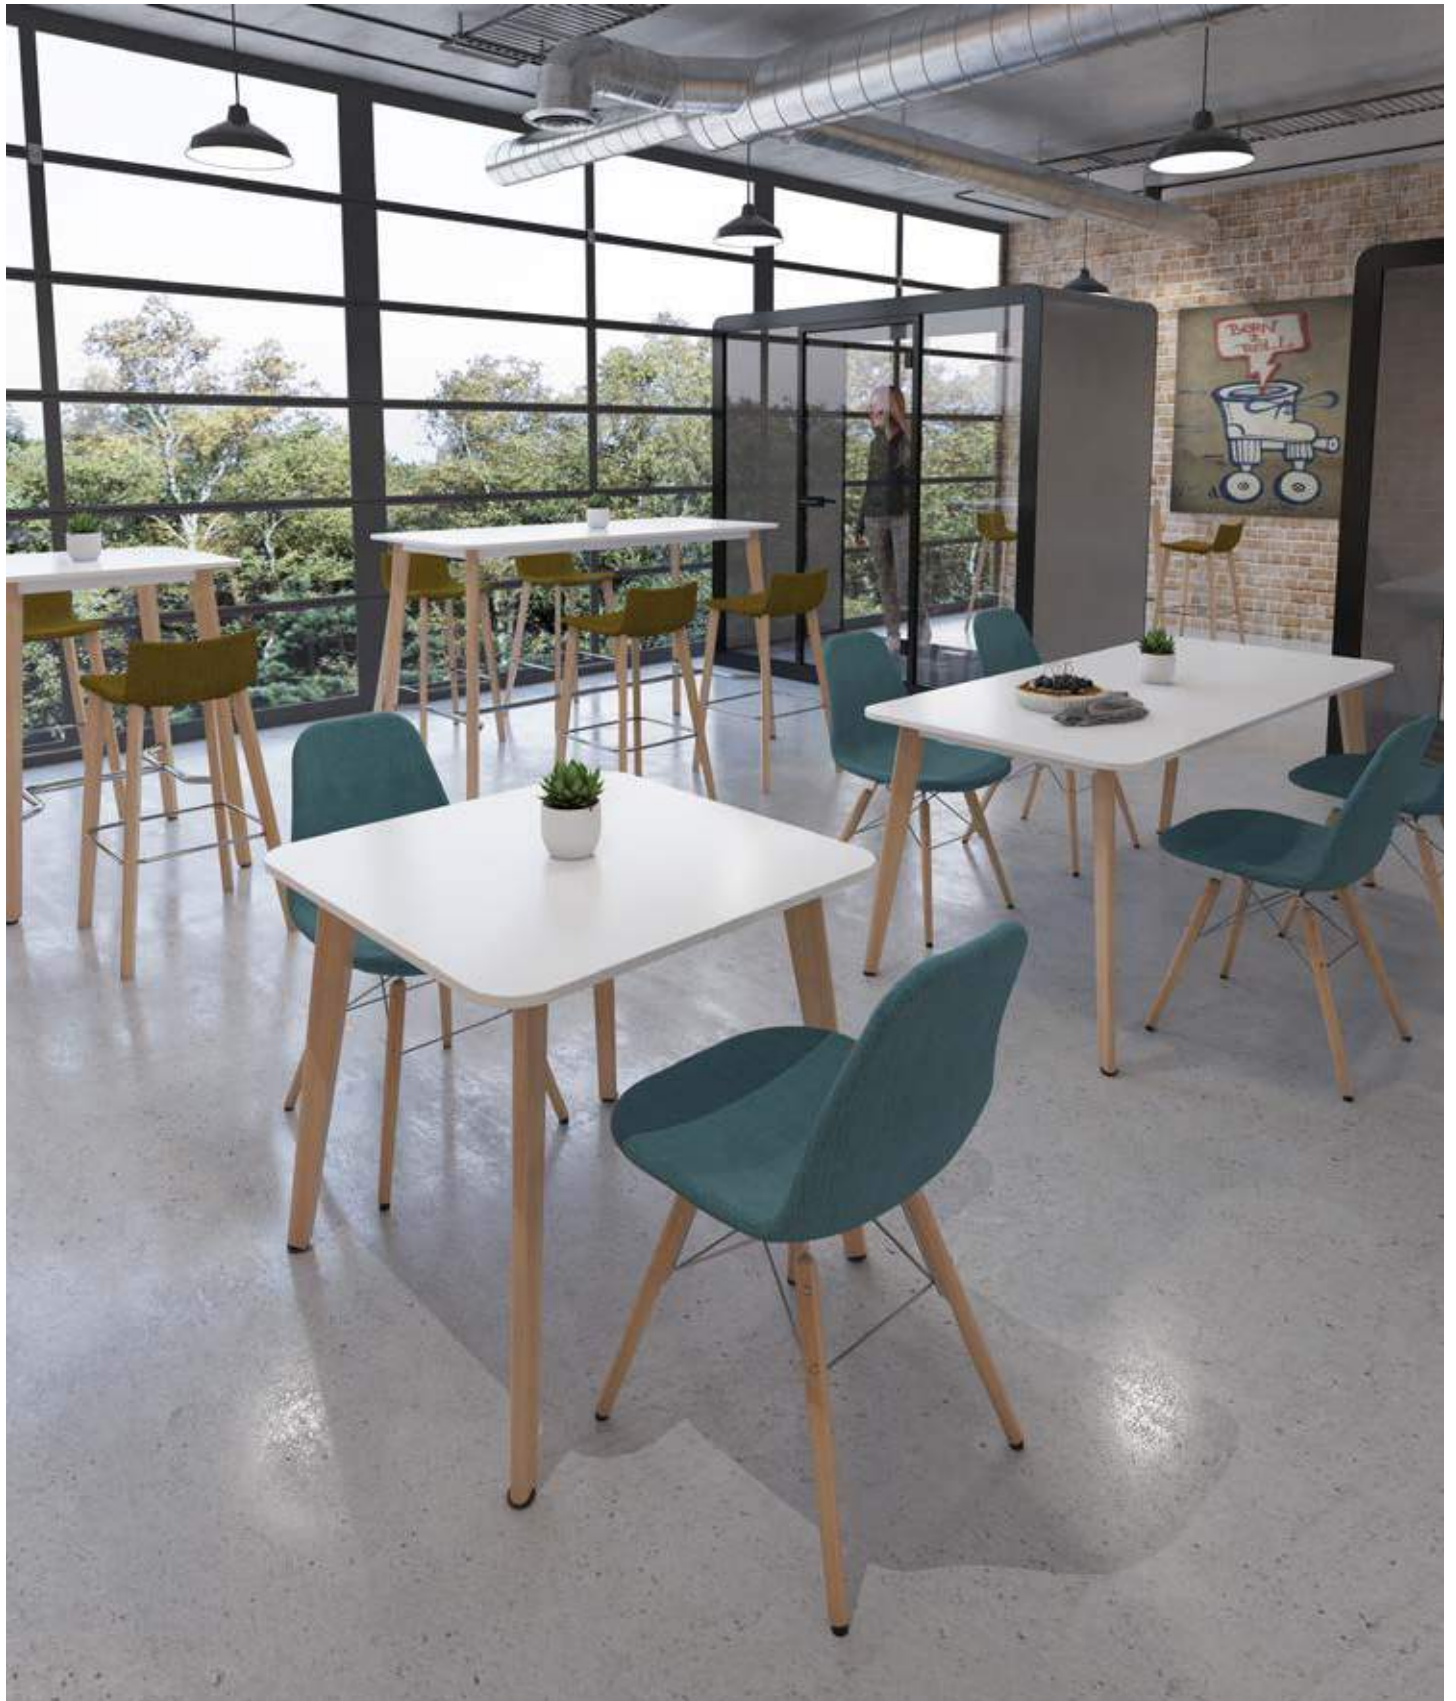

SAXON

sophisticated table designs