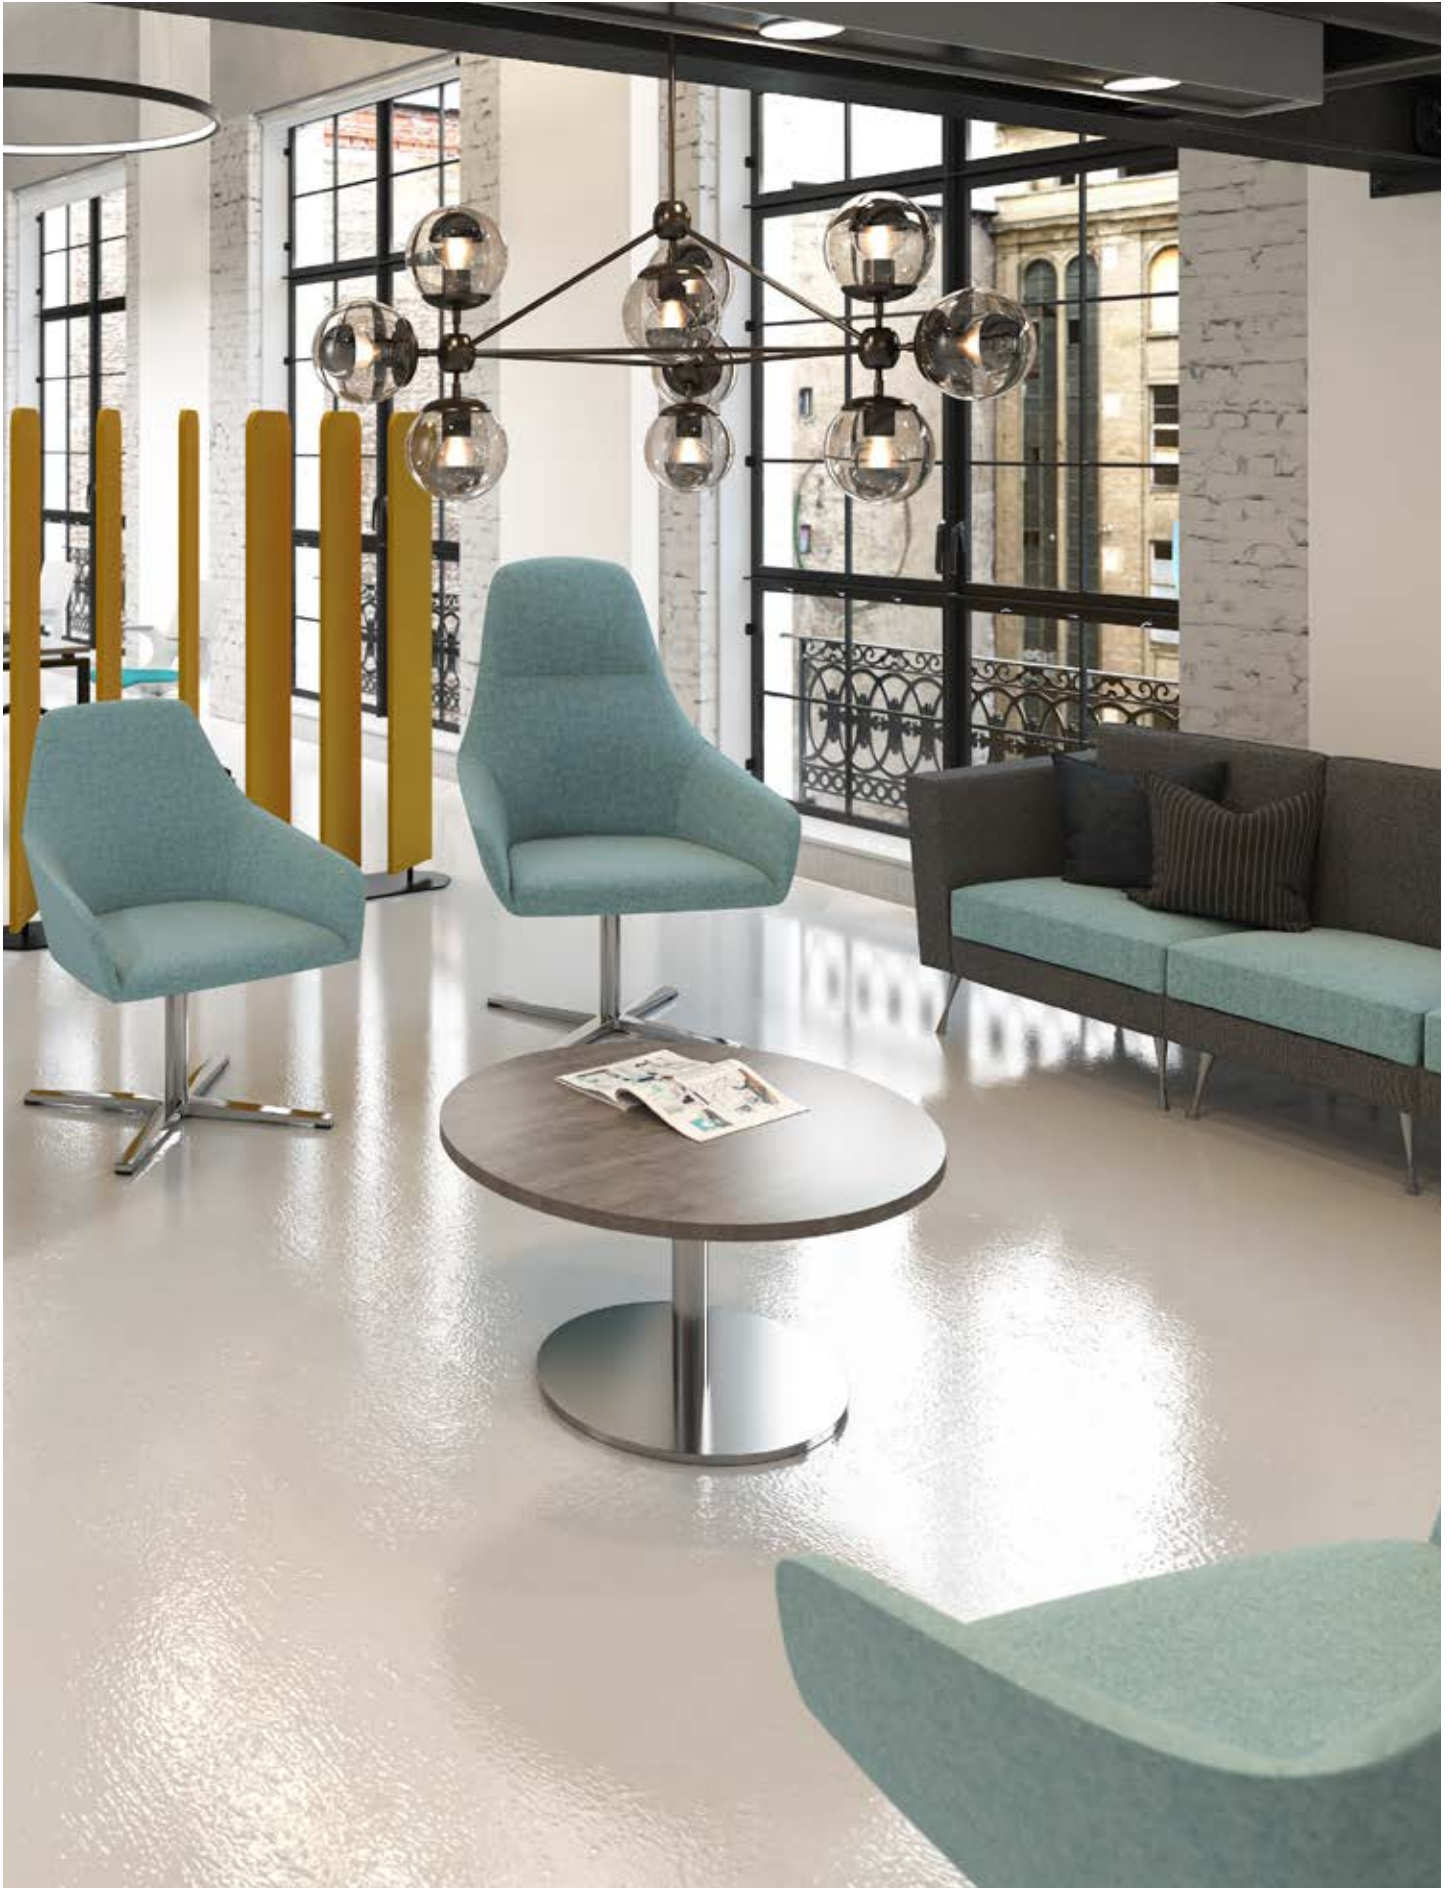

**-K-WH**  
Black/White

Bases and columns in black, brushed steel and white which can be mixed and matched  
Elegant, round flat base design that works when placed next to a sofa or lounge chairs  
Tops are manufactured from MDF with a choice of edge details  
Range of circular tables ideal for entertaining visitors