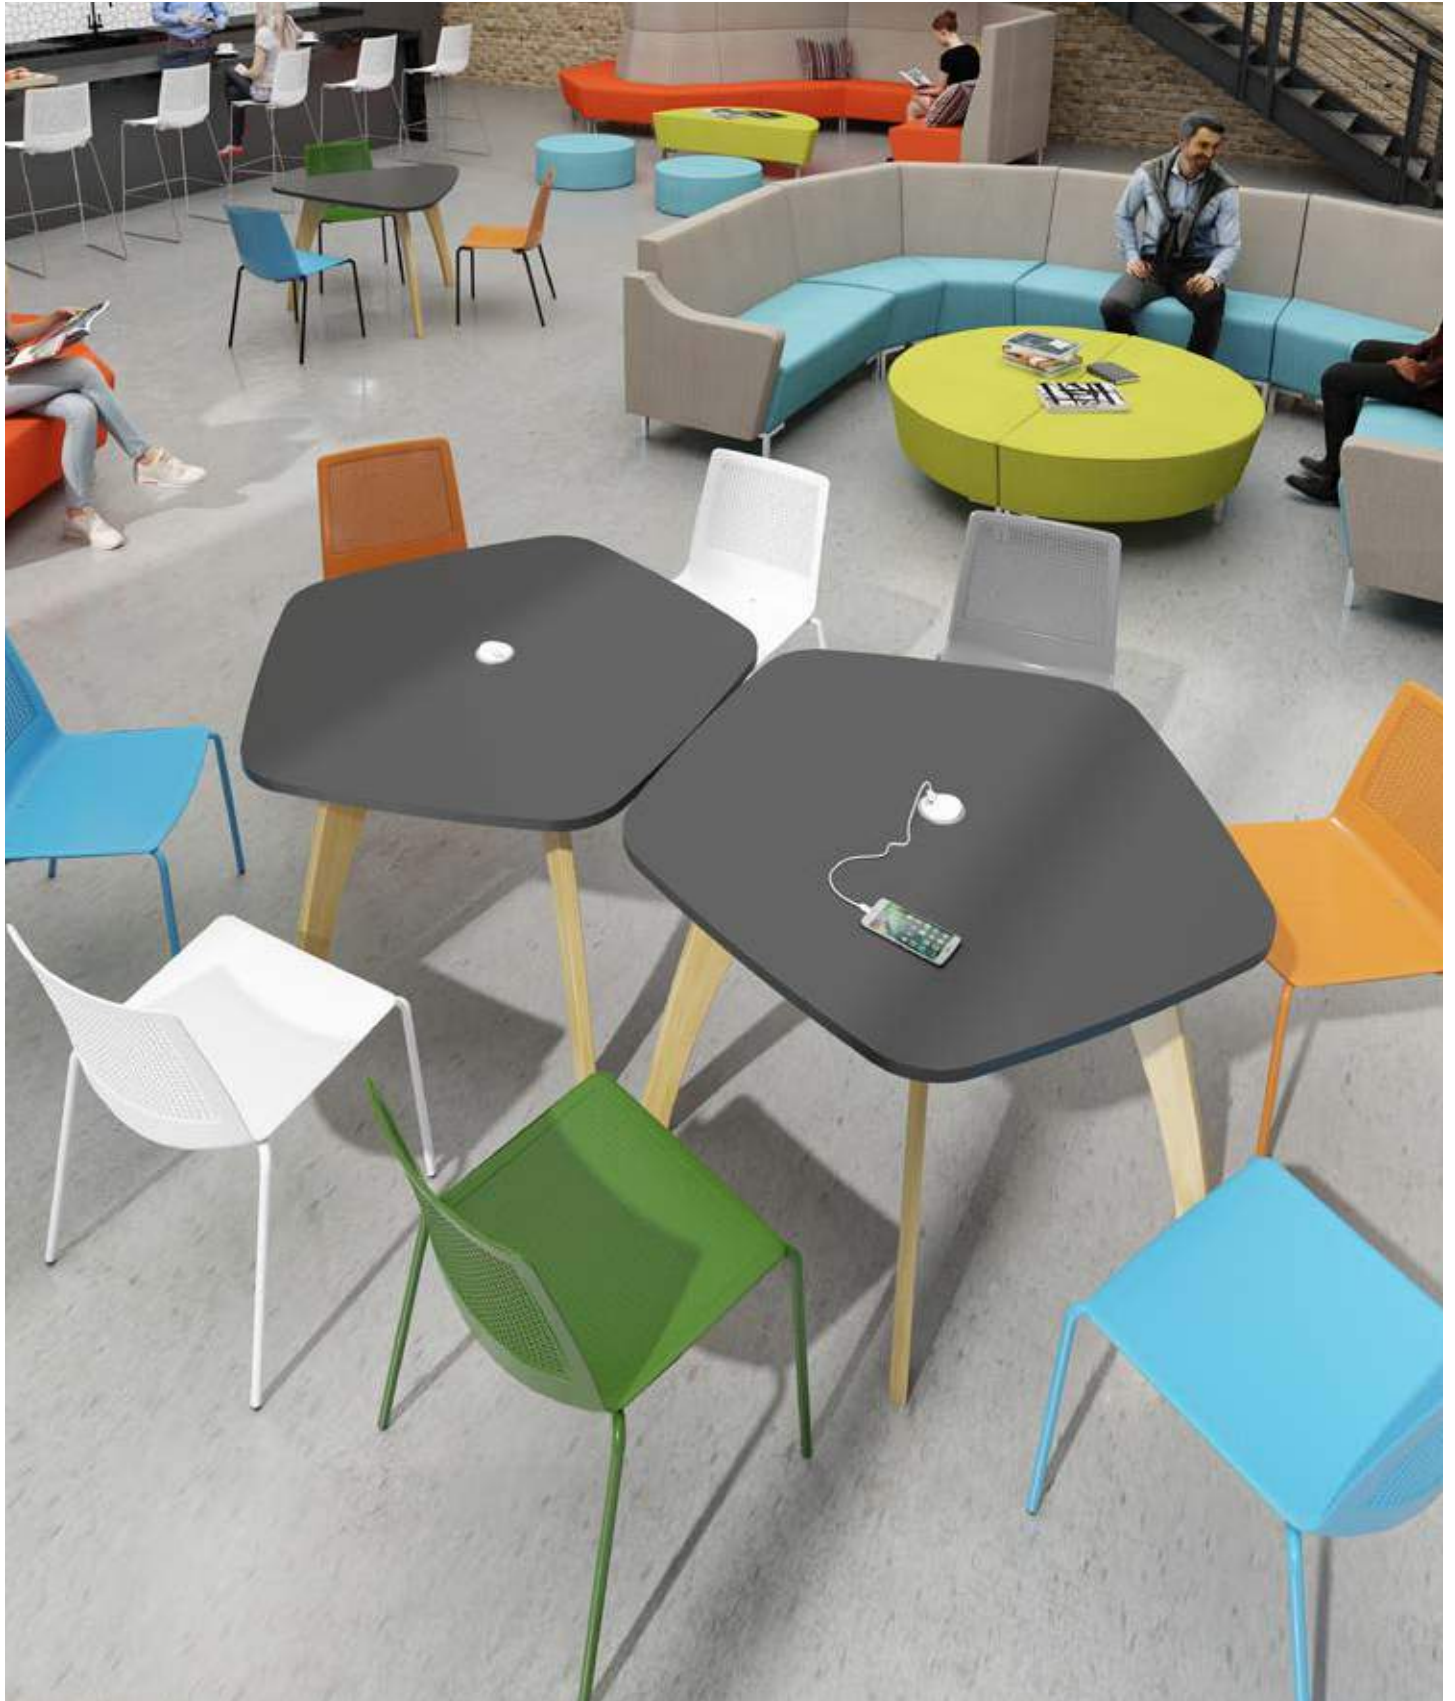

# KARMA

*stylish table designs*

Karma is a full-facility table range that offers a range of table sizes, top shapes and materials with solid oak legs that allow you to personalise the furniture to the design intent and character of the space. Select the perfect table for your working style or meeting space with nine table top shapes which can be used in various configurations, and it's also easy to power up the Karma table with a 80mm central hole option for integrated power, data and charging.