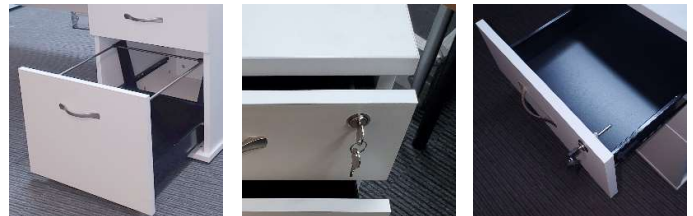

Code:BT600DHP

Our Platinum pristine white collection includes a range of pedestals. This 3 drawer desk high pedestal comes complete with bow matt nickel handles, flyover drawer fronts, height adjustable feet and a metal drawer interior. Finished with a 25mm top and 2mm ABS edge.

Guaranteeing both style and functionality for a refined office environment.

FEATURES & SPECIFICATIONS

- Finished in White MFC
- Flyover drawer fronts
- 25mm top finished with 2mm ABS edge
- Complete with two shallow drawers and one filer drawer
- Sturdy 6.5mm steel filing frame system

Height	Width	Depth
725mm	435mm	600mm

Finished: White
Warranty: 5 Years
Code:
BT600DHP - 600 Deep
BT800DHP - 800 Deep