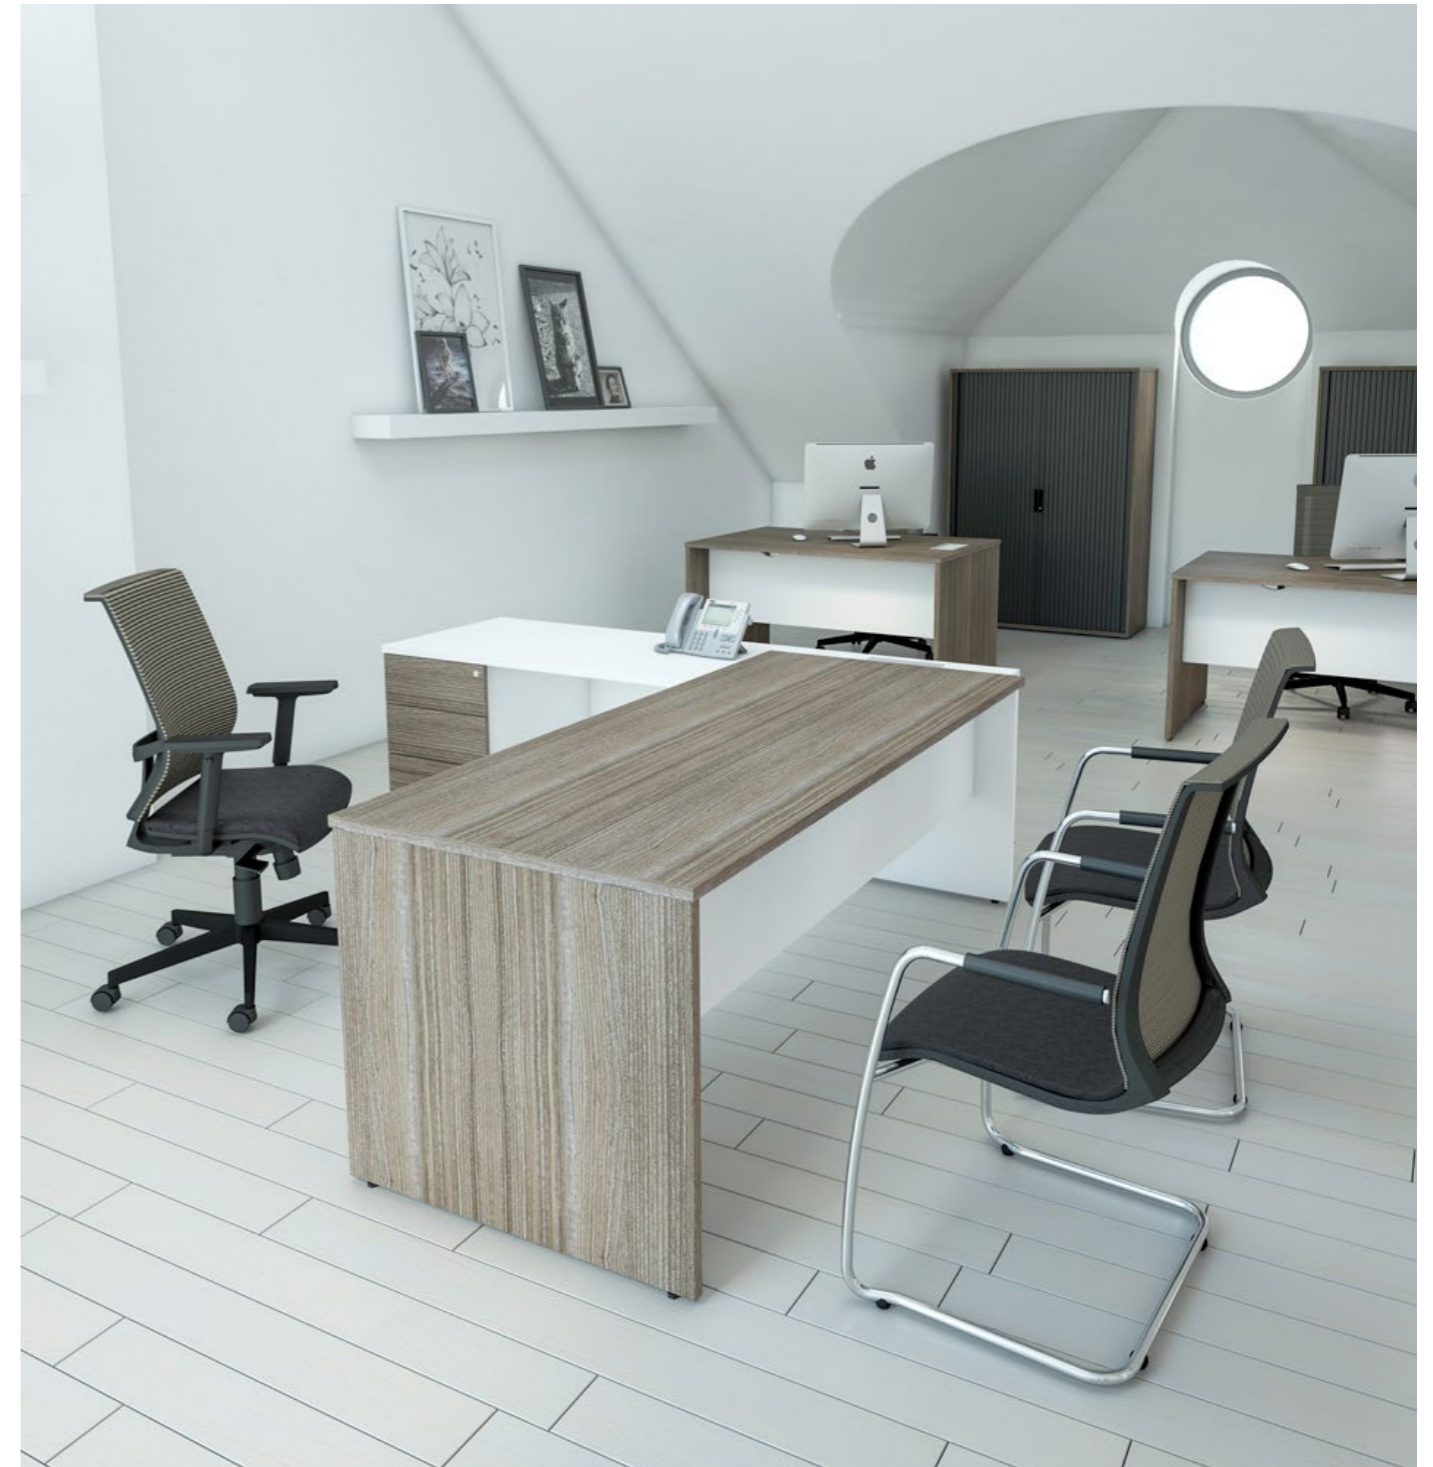

Universal Office Solutions

your complete office solution...

Executive

design ► supply ► deliver ► install

■ INTRODUCTION

Executive is our latest desk range presenting a stylish, managerial work space. This small range of rectangular and radial panel end workstations with integrated 3 drawer pedestals is a high end addition to any office.

At Imperial we pride ourselves in manufacturing quality office furniture.

EXECUTIVE

Executive is available with a single or two toned finish. Choose from a combination of our 17 board finishes to suit your requirements.

The Fresh seating collection offers modern, stylish seating to complement your new executive workstation.

Our new Slate and Mocha board finishes can be paired together to create a modern, fresh feel to your new working environment.

The Executive corner workstation comes complete with an integrated 3-drawer pedestal with contrasting fascias.

Colours Universal Storage

(Doors, fascias or carcass from a choice of 17 board finishes with a selection of handles)