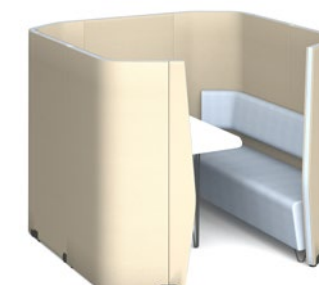

Meeting Pods

Meeting pods are specifically designed to address modern working practices by offering that essential private area in any busy work place to accommodate working groups with exceptional comfort and practicality. High backs offer a private place for employees to sit and relax, or for teams to meet in seclusion. With optional tables and power supply, meeting pods are perfect for open space environments in offices.

ALBAN POD

ENCORE² POD

ENCORE² OPEN POD

PRIVA POD

Hexagonal

TILLY POD