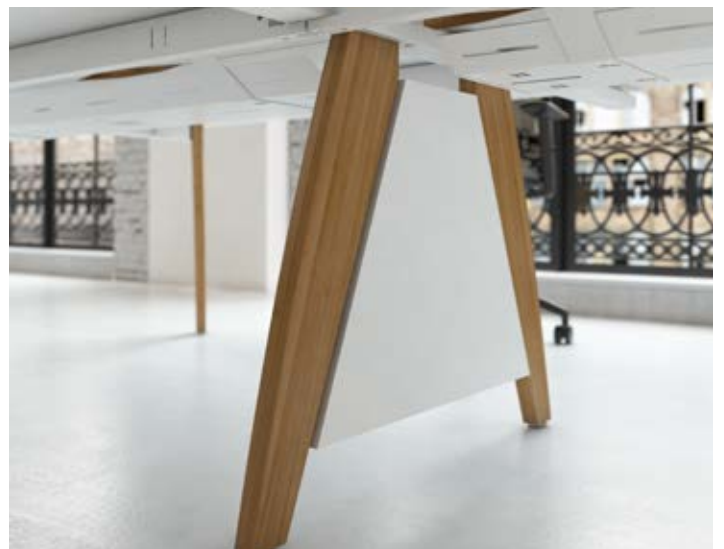

CODE	W	D	H
FZCR	188-570	80	520

- Fits between recessed centre leg supports to allow cables to rise from the floor
- Front panel can be removed quickly and easily to gain access to wires

Products available in White. Please add metal finish when ordering eg. **ED12DCT** in White = **ED12DCT-WH**