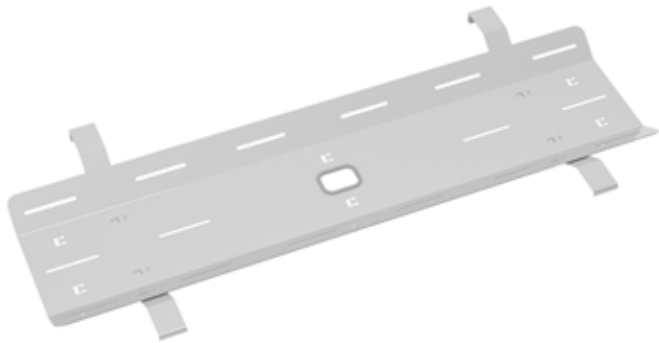

Fuze - Cable Management

Single Desk Cable Tray

CODE	W	D	H
ED12SCT	1000	100	60
ED14SCT	1200	100	60
ED16SCT	1400	100	60

- Cable management tray to use on single straight desks
- Positioned under the desk so cables are out of the way but easily accessible

Central Drop Down Cable Tray & Bracket

CODE	W	D	H
ED12DCT	1000	320	60
ED14DCT	1200	320	60
ED16DCT	1400	320	60

- Shared cable tray which sits central to two back-to-back desks
- Cables can run between two trays for effective cable management & drops down