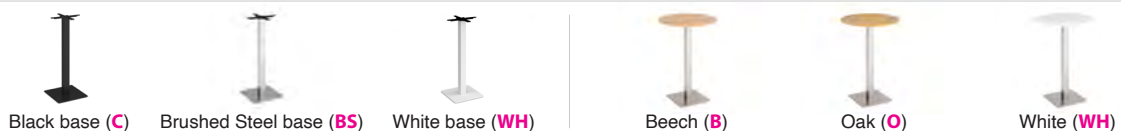

- Rectangular dining tables with 25mm table tops
- Double columns with flat square bases

Black base (**K**)

Brushed Steel base (**BS**)

White base (**WH**)

Beech (**B**)

Oak (**O**)

White (**WH**)

Please add base finish followed by table top colour when ordering e.g. **BDR1200** with White base and Oak top = **BDR1200-WH-O**

Brescia - Poseur Tables

Circular Poseur Tables with Flat Square Base

CODE	W	D	H
BPC600	600	600	1110
BPC800	800	800	1110

- Circular poseur table with 25mm table top
- Single column with flat square base

Square Poseur Table with Flat Square Base

CODE	W	D	H
BPS800	800	800	1110

- Square poseur table with 25mm table top
- Single column with flat square base

Rectangular Poseur Tables with Flat Square Bases

CODE	W	D	H
BPR1200	1200	800	1110
BPR1400	1400	800	1110
BPR1600	1600	800	1110
BPR1800	1800	800	1110

- Rectangular poseur tables with 25mm table tops
- Double columns with flat square bases

Please add base finish followed by table top colour when ordering e.g. **BPC800** with Black base and White top = **BPC800-K-WH**