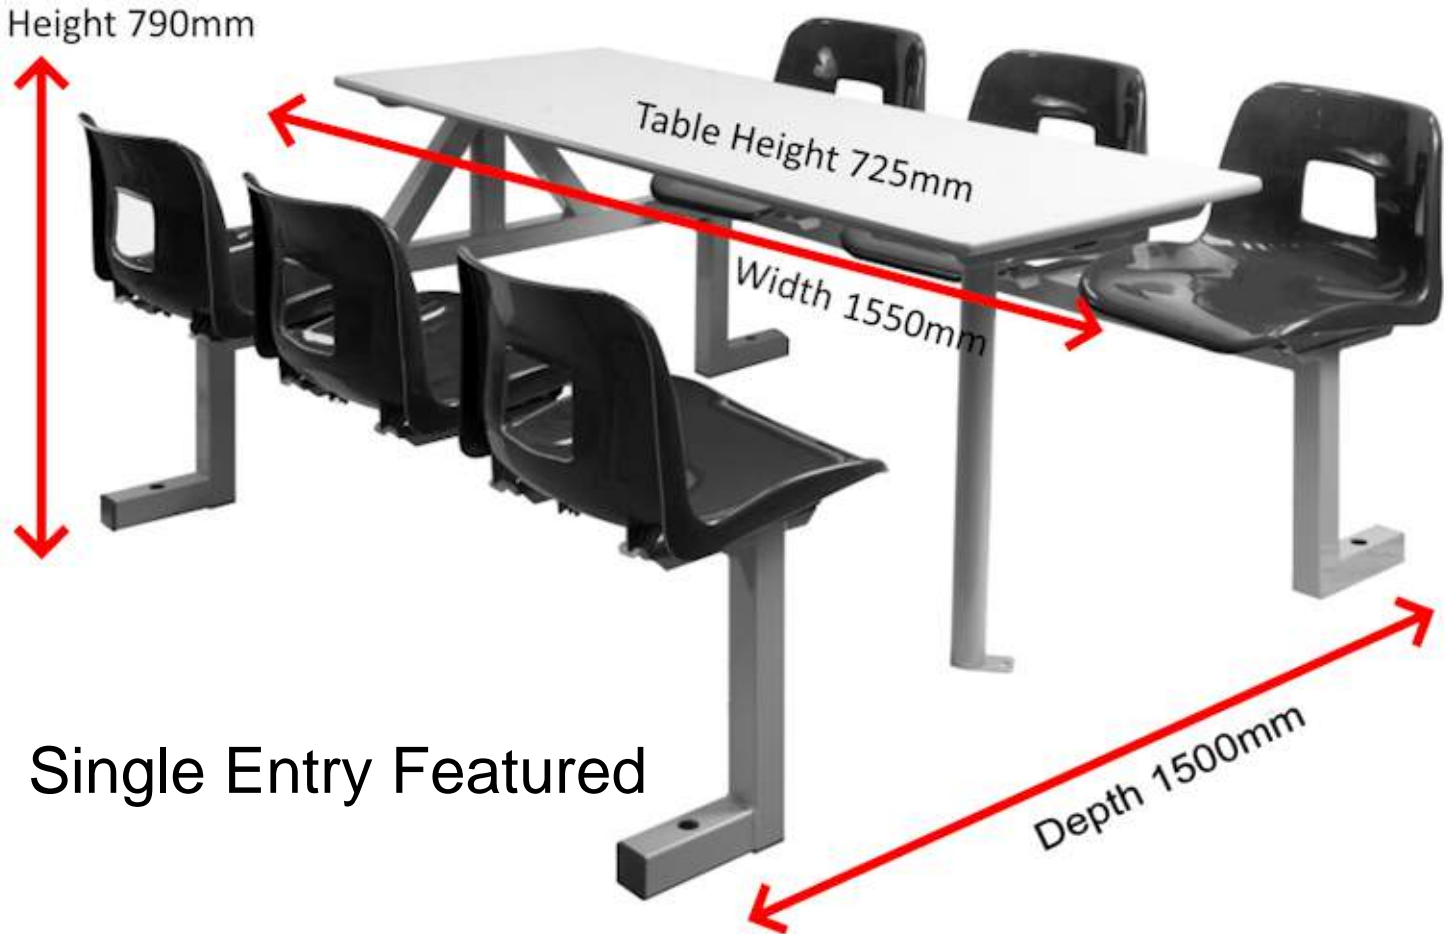

# Two Seat Canteen Unit

Single Entry ONLY

Code: FFSS2SE - Two Seats - Single Entry - D1500 x W550mm

Single Entry

# Four Seat Canteen Unit

Double Entry Featured

Code: FFSS4SE - Four Seats - Single Entry - D1500 x W1050mm  
Code: FFSS4DE - Four Seats - Double Entry - D1500 x W1050mm

Single Entry

Double Entry

# Six Seat Canteen Unit

Code: FFSS6SE - Six Seats - Single Entry - D1500 x W1550mm  
Code: FFSS6DE - Six Seats - Double Entry - D1500 x W1550mm