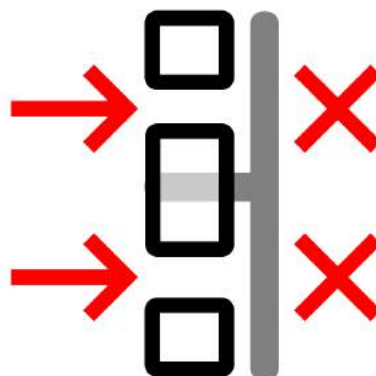

# Fastfood Seating Configuration

supply ► deliver ► install

# Two Seat Canteen Unit

Single Entry ONLY

Code: FFSS2SE - Two Seats - Single Entry - D1500 x W550mm

Single Entry

# Four Seat Canteen Unit

Double Entry Featured

Code: FFSS4SE - Four Seats - Single Entry - D1500 x W1050mm  
Code: FFSS4DE - Four Seats - Double Entry - D1500 x W1050mm

Single Entry

Double Entry