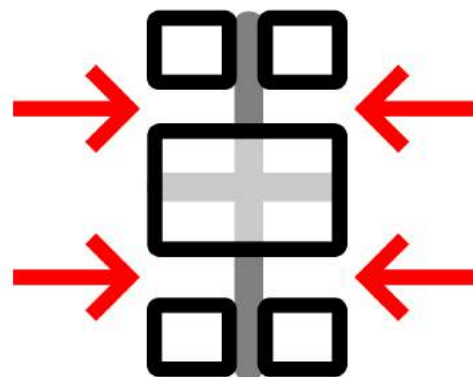

# Four Seat Canteen Unit

Double Entry Featured

Code: FFSS4SE - Four Seats - Single Entry - D1500 x W1050mm  
Code: FFSS4DE - Four Seats - Double Entry - D1500 x W1050mm

Single Entry

Double Entry