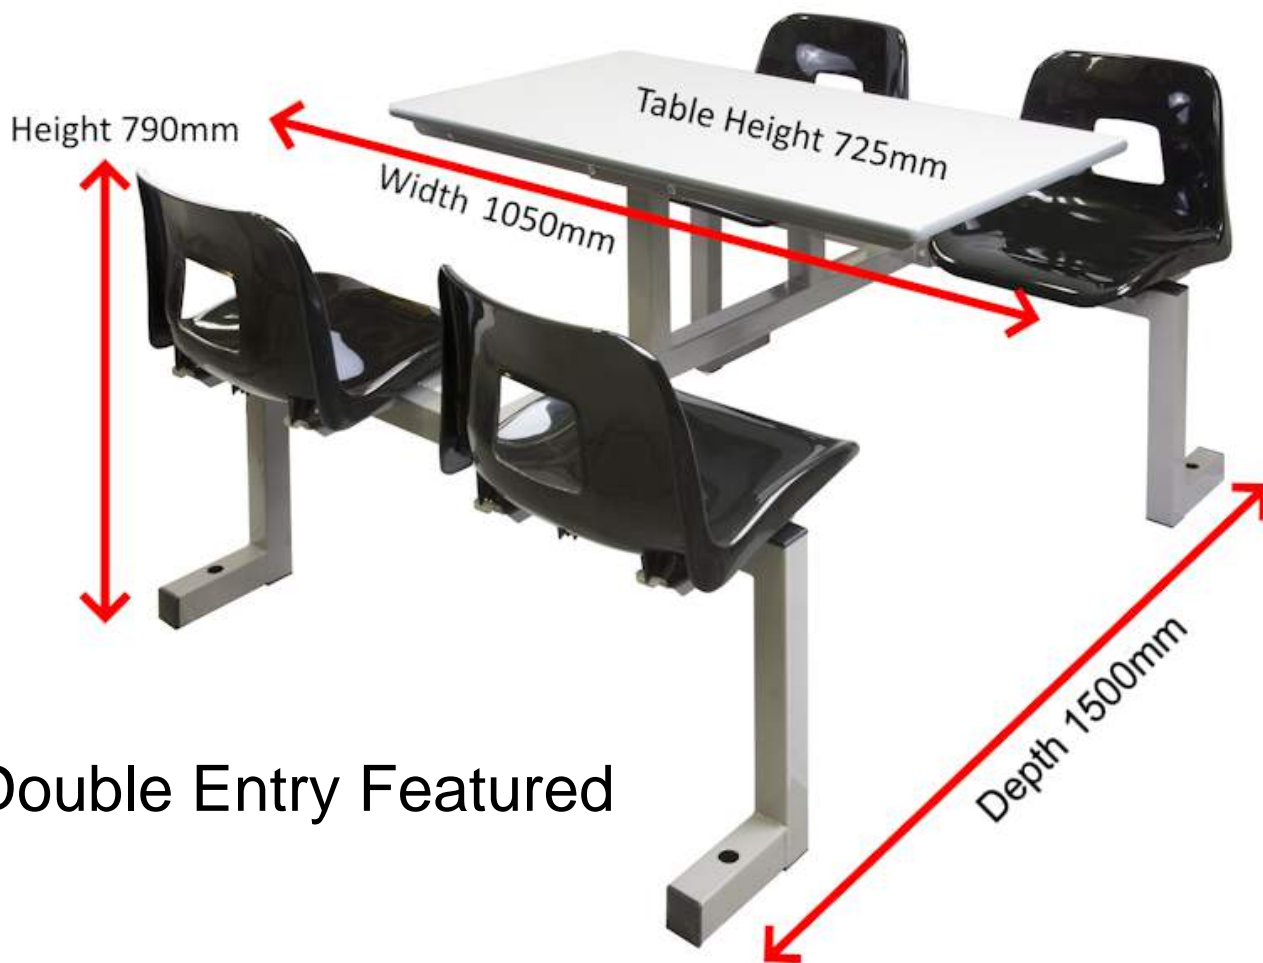

# Two Seat Canteen Unit

Single Entry ONLY

Code: FFSS2SE - Two Seats - Single Entry - D1500 x W550mm

Single Entry

# Four Seat Canteen Unit

Double Entry Featured

Code: FFSS4SE - Four Seats - Single Entry - D1500 x W1050mm  
Code: FFSS4DE - Four Seats - Double Entry - D1500 x W1050mm

Single Entry

Double Entry

# Six Seat Canteen Unit

Code: FFSS6SE - Six Seats - Single Entry - D1500 x W1550mm  
Code: FFSS6DE - Six Seats - Double Entry - D1500 x W1550mm