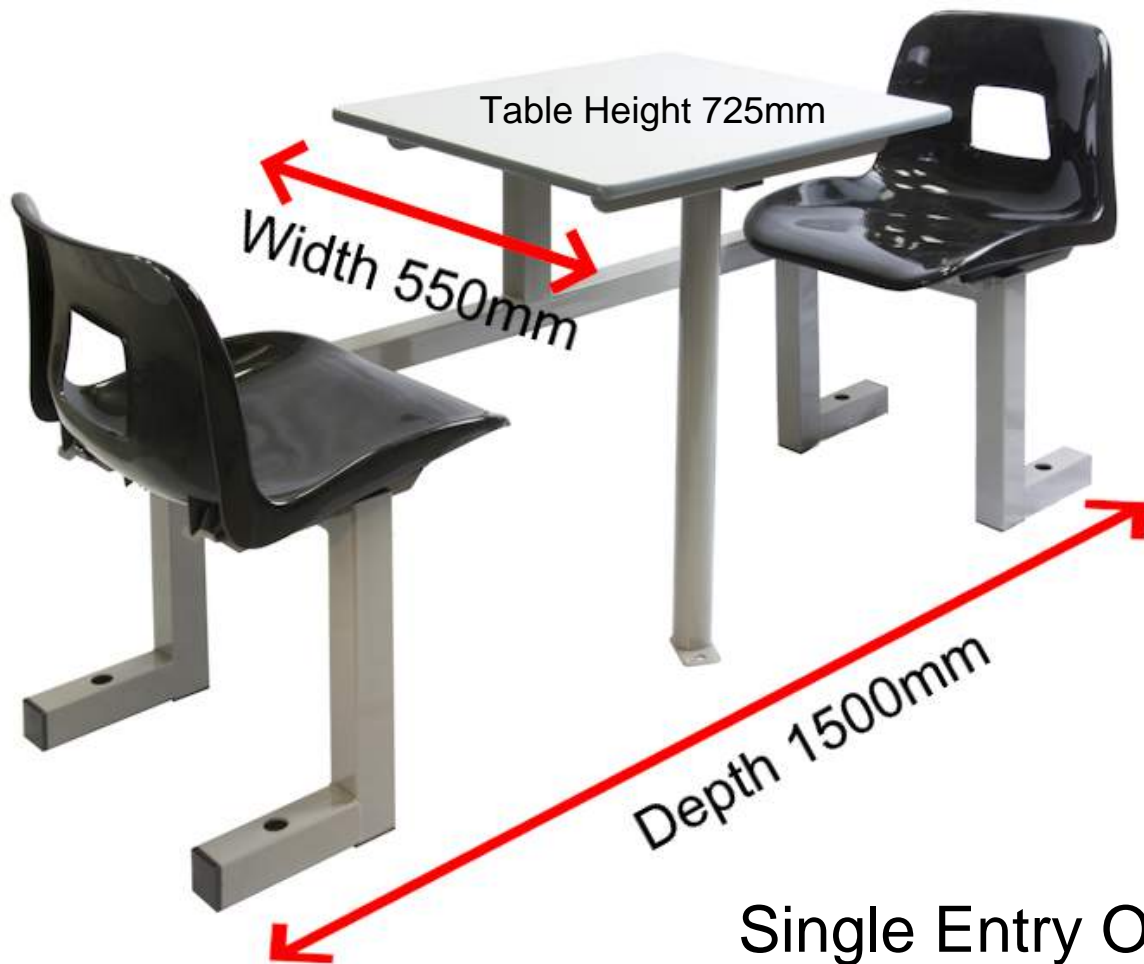

# Fastfood Seating Configuration

supply ► deliver ► install

# Two Seat Canteen Unit

Single Entry ONLY

Code: FFSS2SE - Two Seats - Single Entry - D1500 x W550mm

Single Entry

# Four Seat Canteen Unit

Double Entry Featured

Code: FFSS4SE - Four Seats - Single Entry - D1500 x W1050mm  
Code: FFSS4DE - Four Seats - Double Entry - D1500 x W1050mm

Single Entry

Double Entry

# Six Seat Canteen Unit

Code: FFSS6SE - Six Seats - Single Entry - D1500 x W1550mm  
Code: FFSS6DE - Six Seats - Double Entry - D1500 x W1550mm