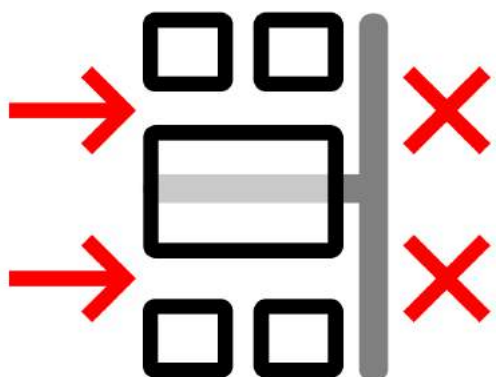

# Two Seat Canteen Unit

Single Entry ONLY

Code: FFSS2SE - Two Seats - Single Entry - D1500 x W550mm

Single Entry

# Four Seat Canteen Unit

Double Entry Featured

Code: FFSS4SE - Four Seats - Single Entry - D1500 x W1050mm  
Code: FFSS4DE - Four Seats - Double Entry - D1500 x W1050mm

Single Entry

Double Entry

# Six Seat Canteen Unit

Code: FFSS6SE - Six Seats - Single Entry - D1500 x W1550mm  
Code: FFSS6DE - Six Seats - Double Entry - D1500 x W1550mm